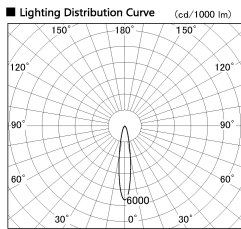

Item no. CD011-4220DW8540

Series Name: Ceiling Light

Dark Mirror Reflector

■ Direct Horizontal Illuminance CD011-4220DW8540

Illuminance Angle	Beam Angle	Vertical Illuminance (lx)
17°	17°	74200
1		18550
2		8240
3		4640
500		2970
890		2060
1190		1510
m	1 0 1 2	1160

Installation	Direct mount
Type	Ceiling Light
Fixture wattage	42.8W
Beam angle	15 deg
Color Temp.	4000K
CRI	Ra>85
Luminous	3311 lm
Body	Die-cast aluminum alloy
Body finish	White
Trim finish	White
Reflector finish	Dark Mirror
IP Rate	IP20
Light source	COB module
Input Voltage	AC220~240V
Dimming Type	Non-Dimmable
Certificate	CE, CCC
Cut Hole	N/A

Weight	
42.8W	2.6kg
36.0W	2.4kg
28.5W	2.4kg