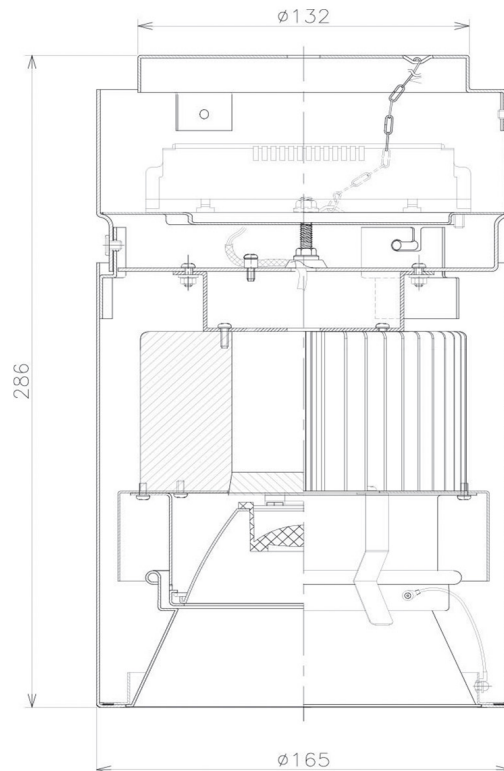

Item no. CD011-4220DW8540

Series Name: Ceiling Light

Dark Mirror Reflector

■ Direct Horizontal Illuminance CD011-4220DW8540

Illuminance Angle	Beam Angle	Vertical Illuminance (lx)
17°	17°	74200
1		18550
2		8240
3		4640
500		2970
890		2060
1190		1510
m	1 0 1 2	1160

Installation	Direct mount
Type	Ceiling Light
Fixture wattage	42.8W
Beam angle	15 deg
Color Temp.	4000K
CRI	Ra>85
Luminous	3311 lm
Body	Die-cast aluminum alloy
Body finish	White
Trim finish	White
Reflector finish	Dark Mirror
IP Rate	IP20
Light source	COB module
Input Voltage	AC220~240V
Dimming Type	Non-Dimmable
Certificate	CE, CCC
Cut Hole	N/A

Weight	
42.8W	2.6kg
36.0W	2.4kg
28.5W	2.4kg