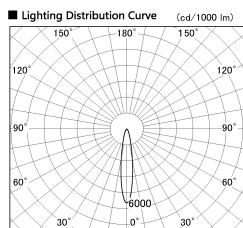

Item no. CD011-4220DW8540

Series Name: Ceiling Light

Dark Mirror Reflector

Installation	Direct mount
Type	
Fixture wattage	42.8W
Beam angle	15 deg
Color Temp.	4000K
CRI	Ra>85
Luminous	3311 lm
Body	Die-cast aluminum alloy
Body finish	White
Trim finish	White
Reflector finish	Dark Mirror
IP Rate	IP20
Light source	COB module
Input Voltage	AC220~240V
Dimming Type	Non-Dimmable
Certificate	CE, CCC
Cut Hole	N/A

■ Direct Horizontal Illuminance CD011-4220DW8540

Illuminance Angle	Beam Angle	Vertical Illuminance (lx)
17°	17°	74200
1		18550
2		8240
3		4640
500		2970
890		2060
1190		1510
m	1 0 1 2	1160

Weight	
42.8W	2.6kg
36.0W	2.4kg
28.5W	2.4kg