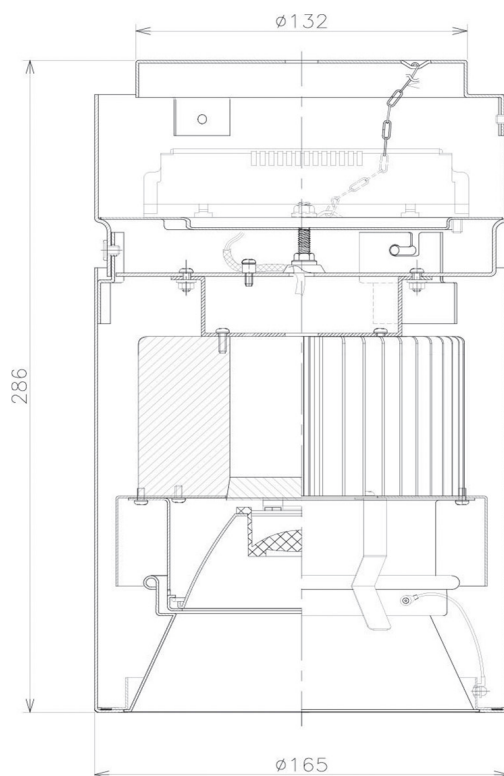

Item no. CD011-4220DW8540

Series Name: Ceiling Light

Dark Mirror Reflector

Installation	Direct mount
Type	
Fixture wattage	42.8W
Beam angle	15 deg
Color Temp.	4000K
CRI	Ra>85
Luminous	3311 lm
Body	Die-cast aluminum alloy
Body finish	White
Trim finish	White
Reflector finish	Dark Mirror
IP Rate	IP20
Light source	COB module
Input Voltage	AC220~240V
Dimming Type	Non-Dimmable
Certificate	CE, CCC
Cut Hole	N/A

■ Direct Horizontal Illuminance CD011-4220DW8540

Illuminance Angle	Beam Angle	Vertical Illuminance (lx)
17°	17°	74200
1		18550
2		8240
3		4640
500		2970
890		2060
1190		1510
m	1 0 1 2	1160

Weight	
42.8W	2.6kg
36.0W	2.4kg
28.5W	2.4kg