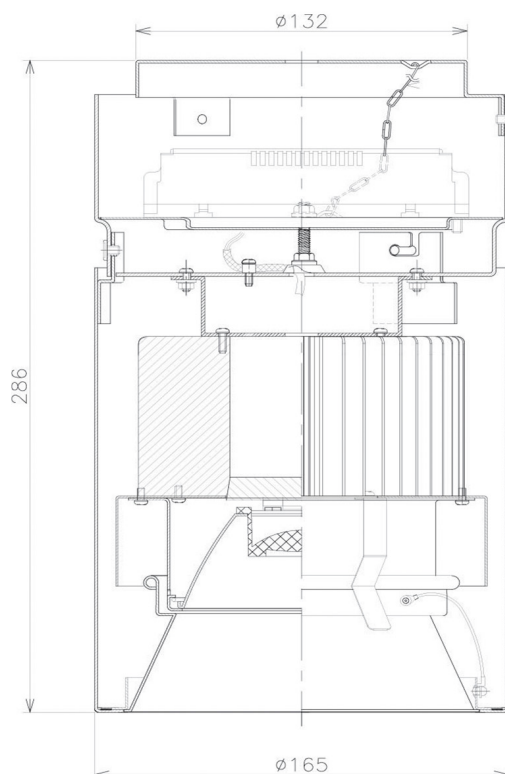

Item no. CD011-4220MW8527

Series Name: Ceiling Light

Installation	Direct mount
Type	
Fixture wattage	42.8W
Beam angle	15 deg
Color Temp.	2700K
CRI	Ra>85
Luminous	3259 lm
Body	Die-cast aluminum alloy
Body finish	White
Trim finish	White
Reflector finish	Mirror
IP Rate	IP20
Light source	COB module
Input Voltage	AC220~240V
Dimming Type	Non-Dimmable
Certificate	CE, CCC
Cut Hole	N/A

Weight	
42.8W	2.6kg
36.0W	2.4kg
28.5W	2.4kg