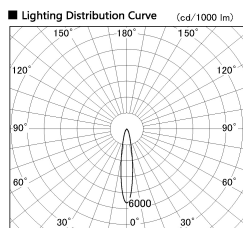

Item no. CD011-4220MW8527

Series Name: Ceiling Light

Installation	Direct mount
Type	
Fixture wattage	42.8W
Beam angle	15 deg
Color Temp.	2700K
CRI	Ra>85
Luminous	3259 lm
Body	Die-cast aluminum alloy
Body finish	White
Trim finish	White
Reflector finish	Mirror
IP Rate	IP20
Light source	COB module
Input Voltage	AC220~240V
Dimming Type	Non-Dimmable
Certificate	CE, CCC
Cut Hole	N/A

Weight	
42.8W	2.6kg
36.0W	2.4kg
28.5W	2.4kg