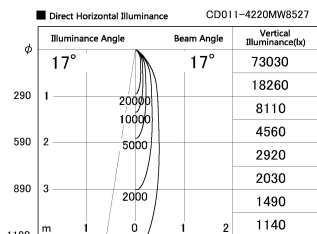

Item no. CD011-4220MW8527

Series Name: Ceiling Light

Installation	Direct mount
Type	
Fixture wattage	42.8W
Beam angle	15 deg
Color Temp.	2700K
CRI	Ra>85
Luminous	3259 lm
Body	Die-cast aluminum alloy
Body finish	White
Trim finish	White
Reflector finish	Mirror
IP Rate	IP20
Light source	COB module
Input Voltage	AC220~240V
Dimming Type	Non-Dimmable
Certificate	CE, CCC
Cut Hole	N/A

Weight	
42.8W	2.6kg
36.0W	2.4kg
28.5W	2.4kg