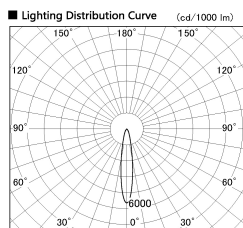

Item no. CD011-4220MW8527

Series Name: Ceiling Light

Installation	Direct mount
Type	
Fixture wattage	42.8W
Beam angle	15 deg
Color Temp.	2700K
CRI	Ra>85
Luminous	3259 lm
Body	Die-cast aluminum alloy
Body finish	White
Trim finish	White
Reflector finish	Mirror
IP Rate	IP20
Light source	COB module
Input Voltage	AC220~240V
Dimming Type	Non-Dimmable
Certificate	CE, CCC
Cut Hole	N/A

■ Direct Horizontal Illuminance CD011-4220MW8527

Illuminance Angle	Beam Angle	Vertical Illuminance (lx)
17°	17°	73030
1		18260
20090		8110
10000		4560
5000		2920
2		2030
890		1490
3		1140
1190		
m	1 0 1 2	

Weight	
42.8W	2.6kg
36.0W	2.4kg
28.5W	2.4kg