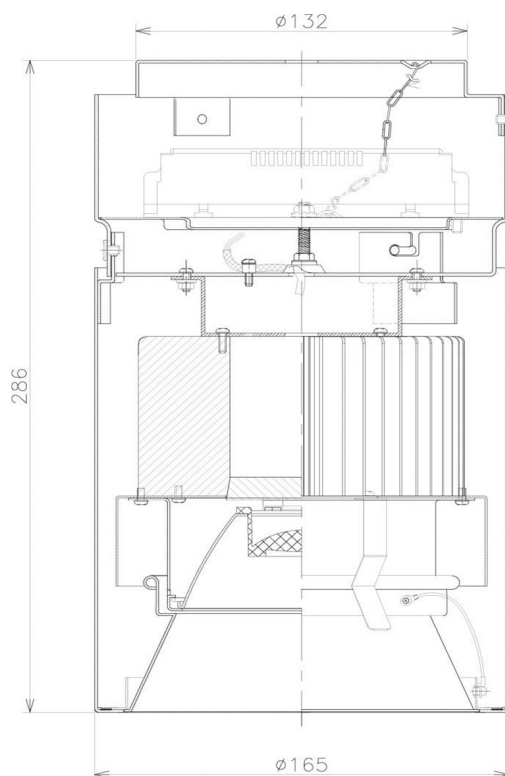

Item no. CD011-4220MW8527

Series Name: Ceiling Light

Installation	Direct mount
Type	
Fixture wattage	42.8W
Beam angle	15 deg
Color Temp.	2700K
CRI	Ra>85
Luminous	3259 lm
Body	Die-cast aluminum alloy
Body finish	White
Trim finish	White
Reflector finish	Mirror
IP Rate	IP20
Light source	COB module
Input Voltage	AC220~240V
Dimming Type	Non-Dimmable
Certificate	CE, CCC
Cut Hole	N/A

■ Direct Horizontal Illuminance CD011-4220MW8527

Illuminance Angle	Beam Angle	Vertical Illuminance (lx)
17°	17°	73030
1		18260
20090		8110
10000		4560
5000		2920
2		2030
890		1490
3		1140
1190		
m	1 0 1 2	

Weight	
42.8W	2.6kg
36.0W	2.4kg
28.5W	2.4kg