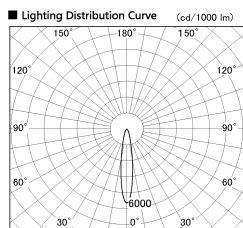

Item no. CD011-4220MW8530

Series Name: Ceiling Light

Installation	Direct mount
Type	Ceiling Light
Fixture wattage	42.8W
Beam angle	15 deg
Color Temp.	3000K
CRI	Ra>85
Luminous	3398 lm
Body	Die-cast aluminum alloy
Body finish	White
Trim finish	White
Reflector finish	Mirror
IP Rate	IP20
Light source	COB module
Input Voltage	AC220~240V
Dimming Type	Non-Dimmable
Certificate	CE, CCC
Cut Hole	N/A

■ Direct Horizontal Illuminance CD011-4220MW8530

φ	Illuminance Angle	Beam Angle	Vertical Illuminance (lx)
1	17°	17°	76140
290			19040
1			8460
500			4760
2			3050
890			2120
3			1550
1190	m	1 0 1 2	1190

Weight	
42.8W	2.6kg
36.0W	2.4kg
28.5W	2.4kg