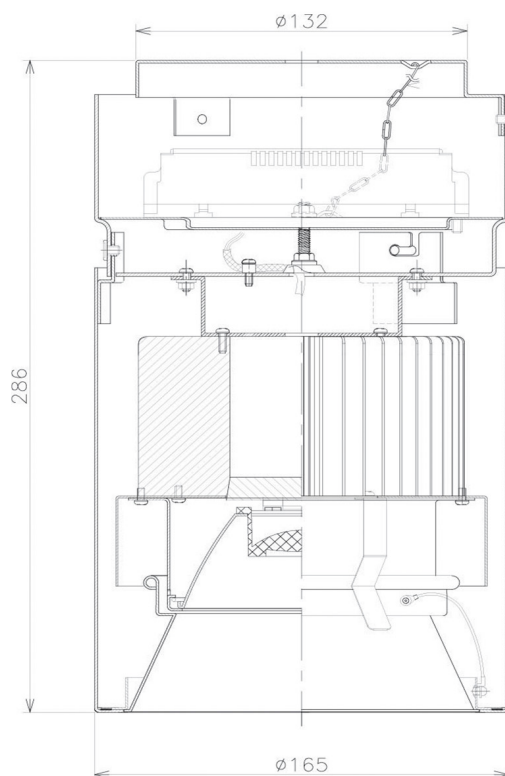

Item no. CD011-4220MW8530

Series Name: Ceiling Light

Installation	Direct mount
Type	Ceiling Light
Fixture wattage	42.8W
Beam angle	15 deg
Color Temp.	3000K
CRI	Ra>85
Luminous	3398 lm
Body	Die-cast aluminum alloy
Body finish	White
Trim finish	White
Reflector finish	Mirror
IP Rate	IP20
Light source	COB module
Input Voltage	AC220~240V
Dimming Type	Non-Dimmable
Certificate	CE, CCC
Cut Hole	N/A

■ Direct Horizontal Illuminance CD011-4220MW8530

φ	Illuminance Angle	Beam Angle	Vertical Illuminance (lx)
1	17°	17°	76140
290			19040
1			8460
500			4760
2			3050
890			2120
3			1550
1190	m	1 0 1 2	1190

Weight	
42.8W	2.6kg
36.0W	2.4kg
28.5W	2.4kg