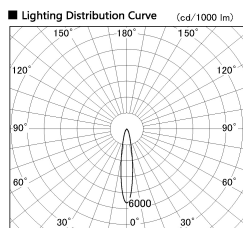

Item no. CD011-4220MW8535

Series Name: Ceiling Light

Installation	Direct mount
Type	
Fixture wattage	42.8W
Beam angle	15 deg
Color Temp.	3500K
CRI	Ra>85
Luminous	3453 lm
Body	Die-cast aluminum alloy
Body finish	White
Trim finish	White
Reflector finish	Mirror
IP Rate	IP20
Light source	COB module
Input Voltage	AC220~240V
Dimming Type	Non-Dimmable
Certificate	CE, CCC
Cut Hole	N/A

■ Direct Horizontal Illuminance CD011-4220MW8535

φ	Illuminance Angle	Beam Angle	Vertical Illuminance (lx)
1	17°	17°	77380
290			19340
1			8600
500			4840
2			3100
890			2150
3			1580
1190	m	1 0 1 2	1210

Weight	
42.8W	2.6kg
36.0W	2.4kg
28.5W	2.4kg