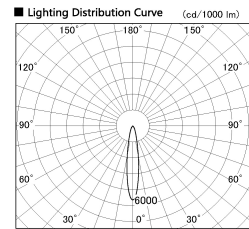

Item no. CD011-4220MW8535

Series Name: Ceiling Light

■ Direct Horizontal Illuminance CD011-4220MW8535

Illuminance Angle	Beam Angle	Vertical Illuminance (lx)
17°	17°	77380
1		19340
20000		8600
10000		4840
5000		3100
2000		2150
1580		1580
1210		1210

Installation	Direct mount
Type	Ceiling Light
Fixture wattage	42.8W
Beam angle	15 deg
Color Temp.	3500K
CRI	Ra>85
Luminous	3453 lm
Body	Die-cast aluminum alloy
Body finish	White
Trim finish	White
Reflector finish	Mirror
IP Rate	IP20
Light source	COB module
Input Voltage	AC220~240V
Dimming Type	Non-Dimmable
Certificate	CE, CCC
Cut Hole	N/A

Weight	
42.8W	2.6kg
36.0W	2.4kg
28.5W	2.4kg