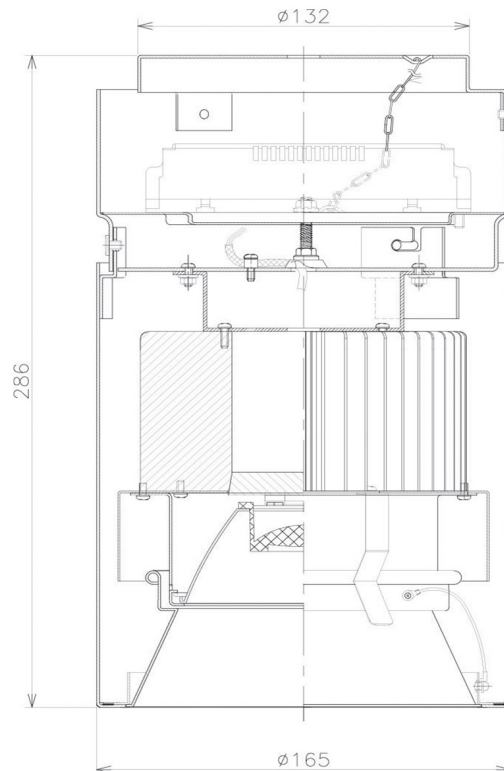

Item no. CD011-4220MW8535

Series Name: Ceiling Light

■ Direct Horizontal Illuminance CD011-4220MW8535

Illuminance Angle	Beam Angle	Vertical Illuminance (lx)
17°	17°	77380
1		19340
20000		8600
10000		4840
5000		3100
2000		2150
1580		1580
1210		1210

Installation	Direct mount
Type	Ceiling Light
Fixture wattage	42.8W
Beam angle	15 deg
Color Temp.	3500K
CRI	Ra>85
Luminous	3453 lm
Body	Die-cast aluminum alloy
Body finish	White
Trim finish	White
Reflector finish	Mirror
IP Rate	IP20
Light source	COB module
Input Voltage	AC220~240V
Dimming Type	Non-Dimmable
Certificate	CE, CCC
Cut Hole	N/A

Weight	
42.8W	2.6kg
36.0W	2.4kg
28.5W	2.4kg