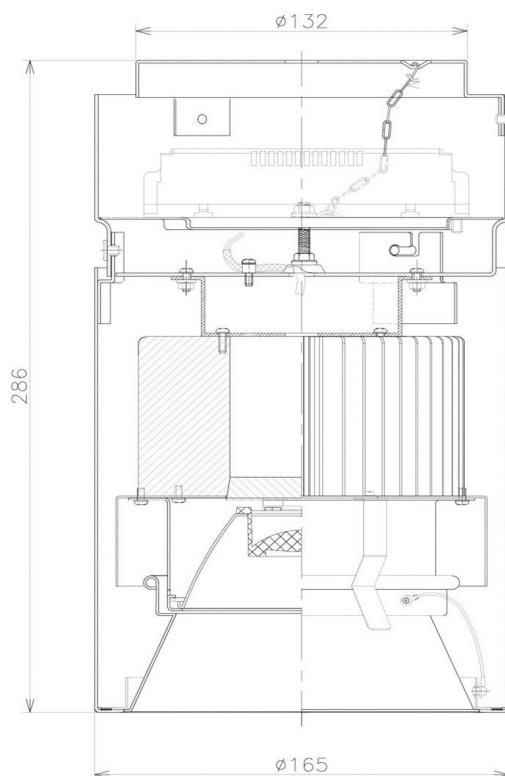

Item no. CD011-4220MW8535

Series Name: Ceiling Light

Installation	Direct mount
Type	
Fixture wattage	42.8W
Beam angle	15 deg
Color Temp.	3500K
CRI	Ra>85
Luminous	3453 lm
Body	Die-cast aluminum alloy
Body finish	White
Trim finish	White
Reflector finish	Mirror
IP Rate	IP20
Light source	COB module
Input Voltage	AC220~240V
Dimming Type	Non-Dimmable
Certificate	CE, CCC
Cut Hole	N/A

■ Direct Horizontal Illuminance CD011-4220MW8535

φ	Illuminance Angle	Beam Angle	Vertical Illuminance (lx)
1	17°	17°	77380
290			19340
1			8600
500			4840
2			3100
890			2150
3			1580
1190	m	1 0 1 2	1210

Weight	
42.8W	2.6kg
36.0W	2.4kg
28.5W	2.4kg