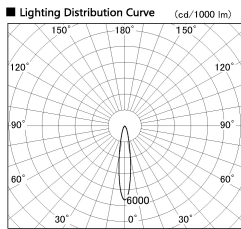

Item no. CD011-4220WW8527

Series Name: Ceiling Light

White Refractor

Installation	Direct mount
Type	
Fixture wattage	42.8W
Beam angle	15 deg
Color Temp.	2700K
CRI	Ra>85
Luminous	3259 lm
Body	Die-cast aluminum alloy
Body finish	White
Trim finish	White
Reflector finish	White
IP Rate	IP20
Light source	COB module
Input Voltage	AC220~240V
Dimming Type	Non-Dimmable
Certificate	CE, CCC
Cut Hole	N/A

Weight	
42.8W	2.6kg
36.0W	2.4kg
28.5W	2.4kg