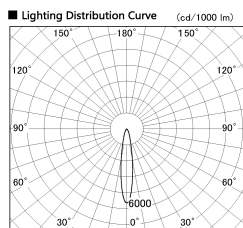

Item no. CD011-4220WW8527

Series Name: Ceiling Light

White Refractor

Installation	Direct mount
Type	Ceiling Light
Fixture wattage	42.8W
Beam angle	15 deg
Color Temp.	2700K
CRI	Ra>85
Luminous	3259 lm
Body	Die-cast aluminum alloy
Body finish	White
Trim finish	White
Reflector finish	White
IP Rate	IP20
Light source	COB module
Input Voltage	AC220~240V
Dimming Type	Non-Dimmable
Certificate	CE, CCC
Cut Hole	N/A

■ Direct Horizontal Illuminance CD011-4220WW8527

Illuminance Angle	Beam Angle	Vertical Illuminance (lx)
17°	17°	73030
1		18260
2		8110
3		4560
1190		2920
		2030
		1490
		1140

Weight	
42.8W	2.6kg
36.0W	2.4kg
28.5W	2.4kg