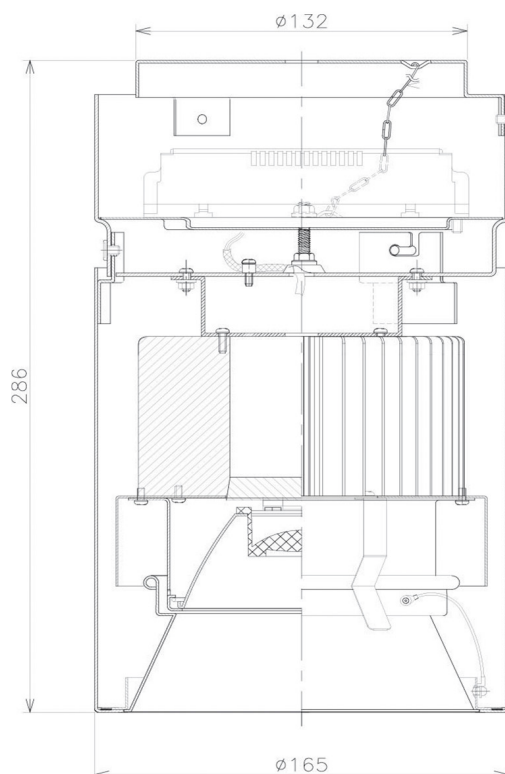

Item no. CD011-4220WW8527

Series Name: Ceiling Light

White Refractor

Installation	Direct mount
Type	Ceiling Light
Fixture wattage	42.8W
Beam angle	15 deg
Color Temp.	2700K
CRI	Ra>85
Luminous	3259 lm
Body	Die-cast aluminum alloy
Body finish	White
Trim finish	White
Reflector finish	White
IP Rate	IP20
Light source	COB module
Input Voltage	AC220~240V
Dimming Type	Non-Dimmable
Certificate	CE, CCC
Cut Hole	N/A

■ Direct Horizontal Illuminance CD011-4220WW8527

Illuminance Angle	Beam Angle	Vertical Illuminance (lx)
17°	17°	73030
1		18260
2		8110
3		4560
1190		2920
		2030
		1490
		1140

Weight	
42.8W	2.6kg
36.0W	2.4kg
28.5W	2.4kg