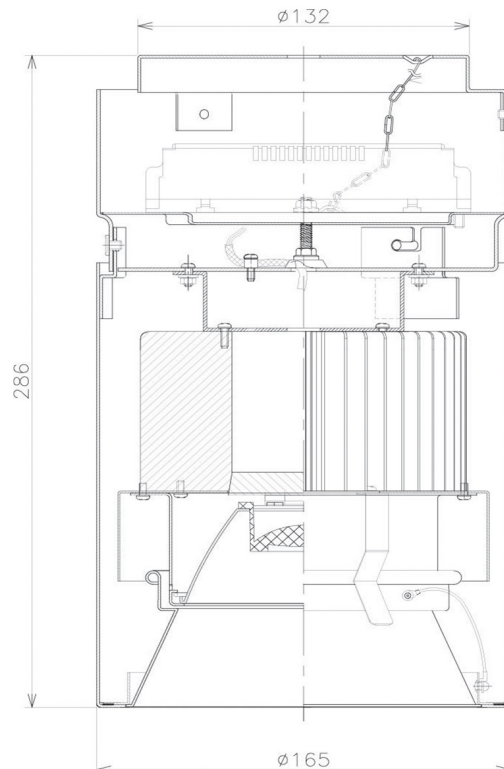

Item no. CD011-4220WW8527

Series Name: Ceiling Light

White Refractor

Installation	Direct mount
Type	
Fixture wattage	42.8W
Beam angle	15 deg
Color Temp.	2700K
CRI	Ra>85
Luminous	3259 lm
Body	Die-cast aluminum alloy
Body finish	White
Trim finish	White
Reflector finish	White
IP Rate	IP20
Light source	COB module
Input Voltage	AC220~240V
Dimming Type	Non-Dimmable
Certificate	CE, CCC
Cut Hole	N/A

Weight	
42.8W	2.6kg
36.0W	2.4kg
28.5W	2.4kg