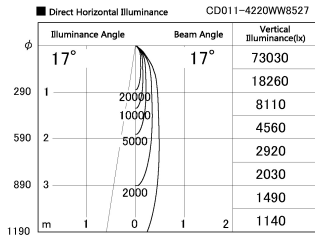

Item no. CD011-4220WW8527

Series Name: Ceiling Light

White Refractor

Installation	Direct mount
Type	
Fixture wattage	42.8W
Beam angle	15 deg
Color Temp.	2700K
CRI	Ra>85
Luminous	3259 lm
Body	Die-cast aluminum alloy
Body finish	White
Trim finish	White
Reflector finish	White
IP Rate	IP20
Light source	COB module
Input Voltage	AC220~240V
Dimming Type	Non-Dimmable
Certificate	CE, CCC
Cut Hole	N/A

Weight	
42.8W	2.6kg
36.0W	2.4kg
28.5W	2.4kg