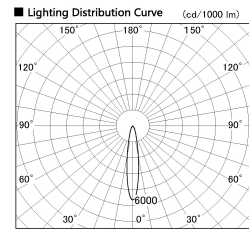

Item no. CD011-4220WW8530

Series Name: Ceiling Light

White Refractor

■ Direct Horizontal Illuminance CD011-4220WW8530

Illuminance Angle	Beam Angle	Vertical Illuminance(lx)
17°	17°	76140
1		19040
20000		8460
10000		4760
5000		3050
2		2120
890		1550
3		1190
2000		
m	1 0 1 2	1190

Installation	Direct mount
Type	Ceiling Light
Fixture wattage	42.8W
Beam angle	15 deg
Color Temp.	3000K
CRI	Ra>85
Luminous	3398 lm
Body	Die-cast aluminum alloy
Body finish	White
Trim finish	White
Reflector finish	White
IP Rate	IP20
Light source	COB module
Input Voltage	AC220~240V
Dimming Type	Non-Dimmable
Certificate	CE, CCC
Cut Hole	N/A

Weight	
42.8W	2.6kg
36.0W	2.4kg
28.5W	2.4kg