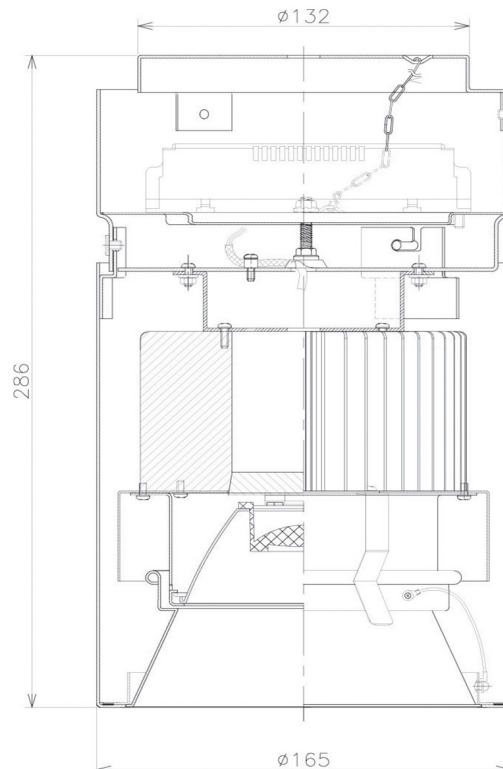

Item no. CD011-4220WW8530

Series Name: Ceiling Light

White Refractor

■ Direct Horizontal Illuminance CD011-4220WW8530

Illuminance Angle	Beam Angle	Vertical Illuminance(lx)
17°	17°	76140
1		19040
20000		8460
10000		4760
5000		3050
2		2120
890		1550
3		1190
2000		
m	1 0 1 2	1190

Installation	Direct mount
Type	Ceiling Light
Fixture wattage	42.8W
Beam angle	15 deg
Color Temp.	3000K
CRI	Ra>85
Luminous	3398 lm
Body	Die-cast aluminum alloy
Body finish	White
Trim finish	White
Reflector finish	White
IP Rate	IP20
Light source	COB module
Input Voltage	AC220~240V
Dimming Type	Non-Dimmable
Certificate	CE, CCC
Cut Hole	N/A

Weight	
42.8W	2.6kg
36.0W	2.4kg
28.5W	2.4kg