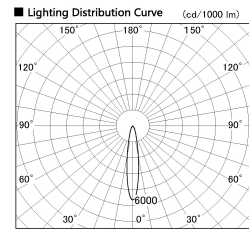

Item no. CD011-4220WW8535

Series Name: Ceiling Light

White Refractor

■ Direct Horizontal Illuminance CD011-4220WW8535

Illuminance Angle	Beam Angle	Vertical Illuminance (lx)
17°	17°	77380
1		19340
20000		8600
10000		4840
5000		3100
2		2150
890		1580
3		2000
1190	1	1210
	0	
	1	
	2	

Installation	Direct mount
Type	Ceiling Light
Fixture wattage	42.8W
Beam angle	15 deg
Color Temp.	3500K
CRI	Ra>85
Luminous	3453 lm
Body	Die-cast aluminum alloy
Body finish	White
Trim finish	White
Reflector finish	White
IP Rate	IP20
Light source	COB module
Input Voltage	AC220~240V
Dimming Type	Non-Dimmable
Certificate	CE, CCC
Cut Hole	N/A

Weight	
42.8W	2.6kg
36.0W	2.4kg
28.5W	2.4kg