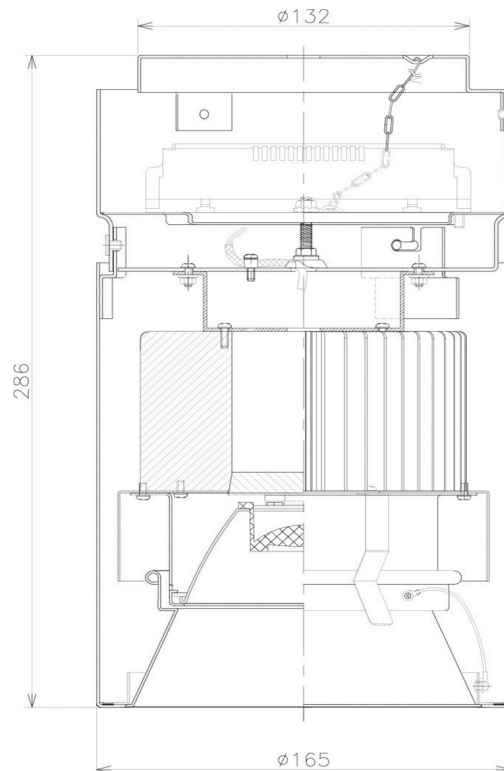

Item no. CD011-4220WW8535

Series Name: Ceiling Light

White Refractor

■ Direct Horizontal Illuminance CD011-4220WW8535

Illuminance Angle	Beam Angle	Vertical Illuminance (lx)
17°	17°	77380
1		19340
20000		8600
10000		4840
5000		3100
2		2150
890		1580
3		2000
1190	1	1210
	0	
	1	
	2	

Installation	Direct mount
Type	Ceiling Light
Fixture wattage	42.8W
Beam angle	15 deg
Color Temp.	3500K
CRI	Ra>85
Luminous	3453 lm
Body	Die-cast aluminum alloy
Body finish	White
Trim finish	White
Reflector finish	White
IP Rate	IP20
Light source	COB module
Input Voltage	AC220~240V
Dimming Type	Non-Dimmable
Certificate	CE, CCC
Cut Hole	N/A

Weight	
42.8W	2.6kg
36.0W	2.4kg
28.5W	2.4kg