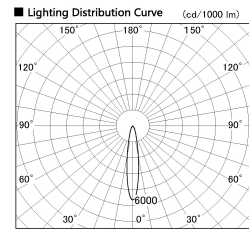

Item no. CD011-4220WW8540

Series Name: Ceiling Light

White Refractor

■ Direct Horizontal Illuminance CD011-4220WW8540

Illuminance Angle	Beam Angle	Vertical Illuminance(lx)
17°	17°	78120
1		19530
20000		8680
10000		4880
5000		3120
2		2170
890		1590
3		1220
2000		
1190		
m	1 0 1 2	

Installation	Direct mount
Type	Ceiling Light
Fixture wattage	42.8W
Beam angle	15 deg
Color Temp.	4000K
CRI	Ra>85
Luminous	3486 lm
Body	Die-cast aluminum alloy
Body finish	White
Trim finish	White
Reflector finish	White
IP Rate	IP20
Light source	COB module
Input Voltage	AC220~240V
Dimming Type	Non-Dimmable
Certificate	CE, CCC
Cut Hole	N/A

Weight	
42.8W	2.6kg
36.0W	2.4kg
28.5W	2.4kg