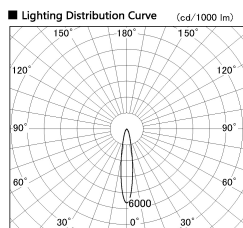

Item no. CD011-4220WW8540

Series Name: Ceiling Light

White Refractor

Installation	Direct mount
Type	
Fixture wattage	42.8W
Beam angle	15 deg
Color Temp.	4000K
CRI	Ra>85
Luminous	3486 lm
Body	Die-cast aluminum alloy
Body finish	White
Trim finish	White
Reflector finish	White
IP Rate	IP20
Light source	COB module
Input Voltage	AC220~240V
Dimming Type	Non-Dimmable
Certificate	CE, CCC
Cut Hole	N/A

Direct Horizontal Illuminance CD011-4220WW8540

Illuminance Angle	Beam Angle	Vertical Illuminance (lx)
17°	17°	78120
1		19530
20000		8680
10000		4880
5000		3120
2		2170
890		1590
3		1220
1190		

Weight	
42.8W	2.6kg
36.0W	2.4kg
28.5W	2.4kg