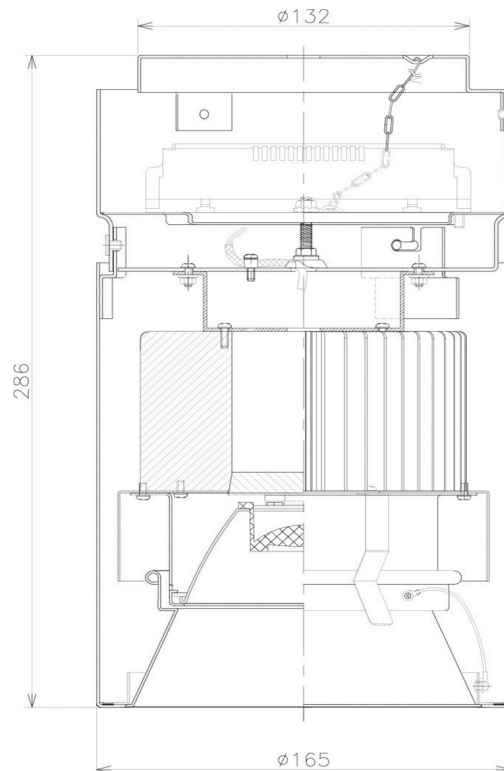

Item no. CD011-4220WW8540

Series Name: Ceiling Light

White Refractor

■ Direct Horizontal Illuminance CD011-4220WW8540

Illuminance Angle	Beam Angle	Vertical Illuminance(lx)
17°	17°	78120
1		19530
20000		8680
10000		4880
5000		3120
2		2170
890		1590
3		1220
2000		
1190		
m	1 0 1 2	

Installation	Direct mount
Type	Ceiling Light
Fixture wattage	42.8W
Beam angle	15 deg
Color Temp.	4000K
CRI	Ra>85
Luminous	3486 lm
Body	Die-cast aluminum alloy
Body finish	White
Trim finish	White
Reflector finish	White
IP Rate	IP20
Light source	COB module
Input Voltage	AC220~240V
Dimming Type	Non-Dimmable
Certificate	CE, CCC
Cut Hole	N/A

Weight	
42.8W	2.6kg
36.0W	2.4kg
28.5W	2.4kg