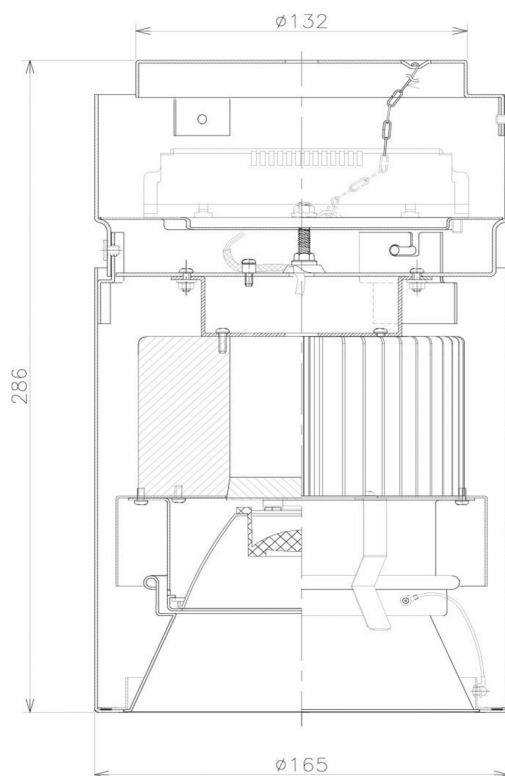

Item no. CD011-4220WW8540

Series Name: Ceiling Light

White Refractor

Installation	Direct mount
Type	
Fixture wattage	42.8W
Beam angle	15 deg
Color Temp.	4000K
CRI	Ra>85
Luminous	3486 lm
Body	Die-cast aluminum alloy
Body finish	White
Trim finish	White
Reflector finish	White
IP Rate	IP20
Light source	COB module
Input Voltage	AC220~240V
Dimming Type	Non-Dimmable
Certificate	CE, CCC
Cut Hole	N/A

Direct Horizontal Illuminance CD011-4220WW8540

Illuminance Angle	Beam Angle	Vertical Illuminance (lx)
17°	17°	78120
1		19530
20000		8680
10000		4880
5000		3120
2		2170
890		1590
3		1220
1190		

Weight	
42.8W	2.6kg
36.0W	2.4kg
28.5W	2.4kg