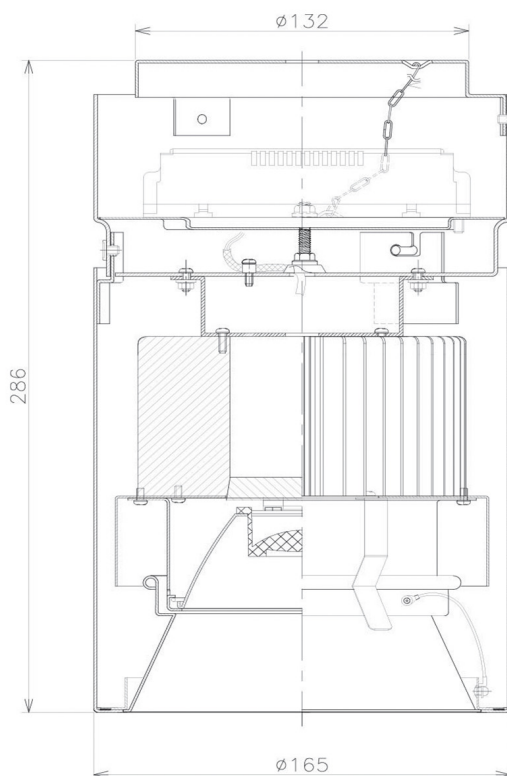

Item no. CD011-4230DW8530

Series Name: Ceiling Light

Dark Mirror Reflector

Installation	Direct mount
Type	
Fixture wattage	42.8W
Beam angle	30 deg
Color Temp.	3000K
CRI	Ra>85
Luminous	3112 lm
Body	Die-cast aluminum alloy
Body finish	White
Trim finish	White
Reflector finish	Dark Mirror
IP Rate	IP20
Light source	COB module
Input Voltage	AC220~240V
Dimming Type	Non-Dimmable
Certificate	CE, CCC
Cut Hole	N/A

Direct Horizontal Illuminance CD011-4230DW8530

Illuminance Angle	Beam Angle	Vertical Illuminance (lx)
27°	29°	37500
1		9380
480		4170
1		5000
2		2340
960		1500
2		1000
1440		1040
3		770
1920		590

Weight	
42.8W	2.6kg
36.0W	2.4kg
28.5W	2.4kg