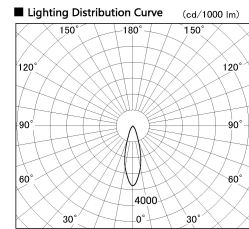

Item no. CD011-4230DW8530

Series Name: Ceiling Light

Dark Mirror Reflector

Direct Horizontal Illuminance CD011-4230DW8530

Illuminance Angle	Beam Angle	Vertical Illuminance (lx)
27°	29°	37500
		9380
		4170
		2340
		1500
		1040
		770
		590

Installation	Direct mount
Type	Ceiling Light
Fixture wattage	42.8W
Beam angle	30 deg
Color Temp.	3000K
CRI	Ra>85
Luminous	3112 lm
Body	Die-cast aluminum alloy
Body finish	White
Trim finish	White
Reflector finish	Dark Mirror
IP Rate	IP20
Light source	COB module
Input Voltage	AC220~240V
Dimming Type	Non-Dimmable
Certificate	CE, CCC
Cut Hole	N/A

Weight	
42.8W	2.6kg
36.0W	2.4kg
28.5W	2.4kg