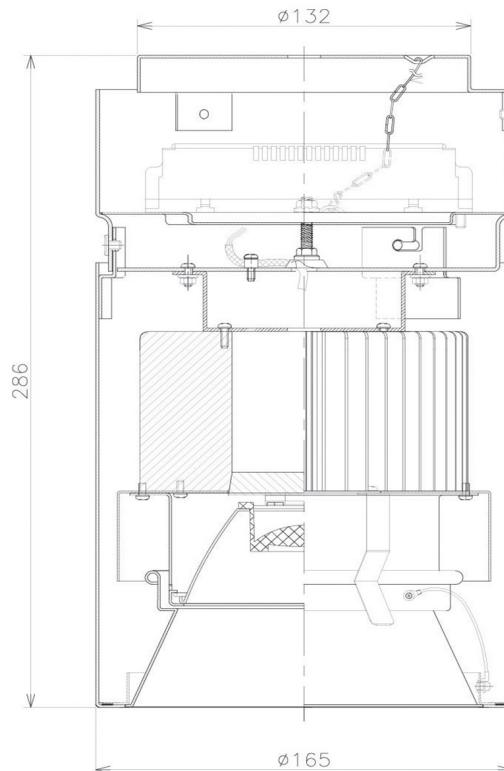

Item no. CD011-4230DW8530

Series Name: Ceiling Light

Dark Mirror Reflector

Direct Horizontal Illuminance CD011-4230DW8530

Illuminance Angle	Beam Angle	Vertical Illuminance (lx)
27°	29°	37500
		9380
		4170
		2340
		1500
		1040
		770
		590

Installation	Direct mount
Type	Ceiling Light
Fixture wattage	42.8W
Beam angle	30 deg
Color Temp.	3000K
CRI	Ra>85
Luminous	3112 lm
Body	Die-cast aluminum alloy
Body finish	White
Trim finish	White
Reflector finish	Dark Mirror
IP Rate	IP20
Light source	COB module
Input Voltage	AC220~240V
Dimming Type	Non-Dimmable
Certificate	CE, CCC
Cut Hole	N/A

Weight	
42.8W	2.6kg
36.0W	2.4kg
28.5W	2.4kg