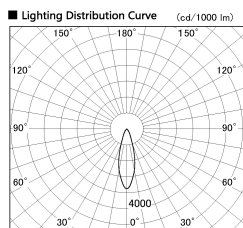

Item no. CD011-4230DW8530

Series Name: Ceiling Light

Dark Mirror Reflector

Installation	Direct mount
Type	
Fixture wattage	42.8W
Beam angle	30 deg
Color Temp.	3000K
CRI	Ra>85
Luminous	3112 lm
Body	Die-cast aluminum alloy
Body finish	White
Trim finish	White
Reflector finish	Dark Mirror
IP Rate	IP20
Light source	COB module
Input Voltage	AC220~240V
Dimming Type	Non-Dimmable
Certificate	CE, CCC
Cut Hole	N/A

Direct Horizontal Illuminance CD011-4230DW8530

Illuminance Angle	Beam Angle	Vertical Illuminance (lx)
27°	29°	37500
1		9380
480		4170
1		5000
2		2340
960		1500
2		1000
1440		1040
3		770
1920		590

Weight	
42.8W	2.6kg
36.0W	2.4kg
28.5W	2.4kg