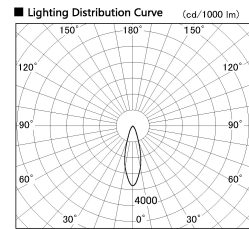

Item no. CD011-4230DW8535

Series Name: Ceiling Light

Installation	Direct mount
Type	
Fixture wattage	42.8W
Beam angle	30 deg
Color Temp.	3500K
CRI	Ra>85
Luminous	3162 lm
Body	Die-cast aluminum alloy
Body finish	White
Trim finish	White
Reflector finish	Dark Mirror
IP Rate	IP20
Light source	COB module
Input Voltage	AC220~240V
Dimming Type	Non-Dimmable
Certificate	CE, CCC
Cut Hole	N/A

Weight	
42.8W	2.6kg
36.0W	2.4kg
28.5W	2.4kg