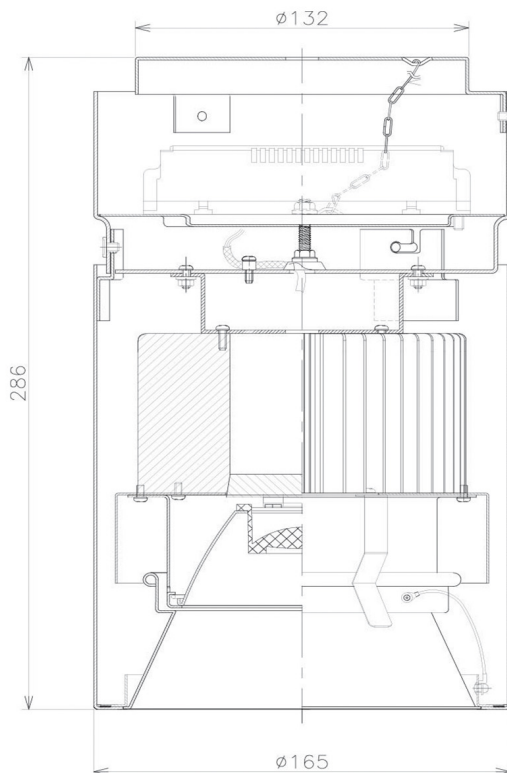

Item no. CD011-4230DW8535

Series Name: Ceiling Light

Dark Mirror Reflector

Installation	Direct mount
Type	Ceiling Light
Fixture wattage	42.8W
Beam angle	30 deg
Color Temp.	3500K
CRI	Ra>85
Luminous	3162 lm
Body	Die-cast aluminum alloy
Body finish	White
Trim finish	White
Reflector finish	Dark Mirror
IP Rate	IP20
Light source	COB module
Input Voltage	AC220~240V
Dimming Type	Non-Dimmable
Certificate	CE, CCC
Cut Hole	N/A

Direct Horizontal Illuminance CD011-4230DW8535

Illuminance Angle	Beam Angle	Vertical Illuminance (lx)
27°	29°	38110
1		9530
		4230
960		2380
2		1520
1440		1060
3		780
1920		600

Weight	
42.8W	2.6kg
36.0W	2.4kg
28.5W	2.4kg