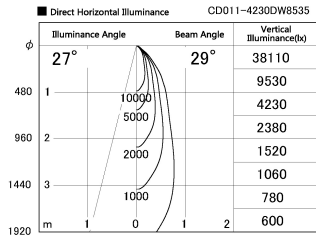

Item no. CD011-4230DW8535

Series Name: Ceiling Light

Installation	Direct mount
Type	
Fixture wattage	42.8W
Beam angle	30 deg
Color Temp.	3500K
CRI	Ra>85
Luminous	3162 lm
Body	Die-cast aluminum alloy
Body finish	White
Trim finish	White
Reflector finish	Dark Mirror
IP Rate	IP20
Light source	COB module
Input Voltage	AC220~240V
Dimming Type	Non-Dimmable
Certificate	CE, CCC
Cut Hole	N/A

Weight	
42.8W	2.6kg
36.0W	2.4kg
28.5W	2.4kg