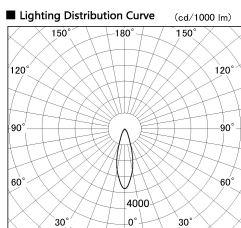

Item no. CD011-4230DW8535

Series Name: Ceiling Light

Dark Mirror Reflector

Installation	Direct mount
Type	Ceiling Light
Fixture wattage	42.8W
Beam angle	30 deg
Color Temp.	3500K
CRI	Ra>85
Luminous	3162 lm
Body	Die-cast aluminum alloy
Body finish	White
Trim finish	White
Reflector finish	Dark Mirror
IP Rate	IP20
Light source	COB module
Input Voltage	AC220~240V
Dimming Type	Non-Dimmable
Certificate	CE, CCC
Cut Hole	N/A

Direct Horizontal Illuminance CD011-4230DW8535

Illuminance Angle	Beam Angle	Vertical Illuminance (lx)
27°	29°	38110
1		9530
		4230
960		2380
2		1520
1440		1060
3		780
1920		600

Weight	
42.8W	2.6kg
36.0W	2.4kg
28.5W	2.4kg