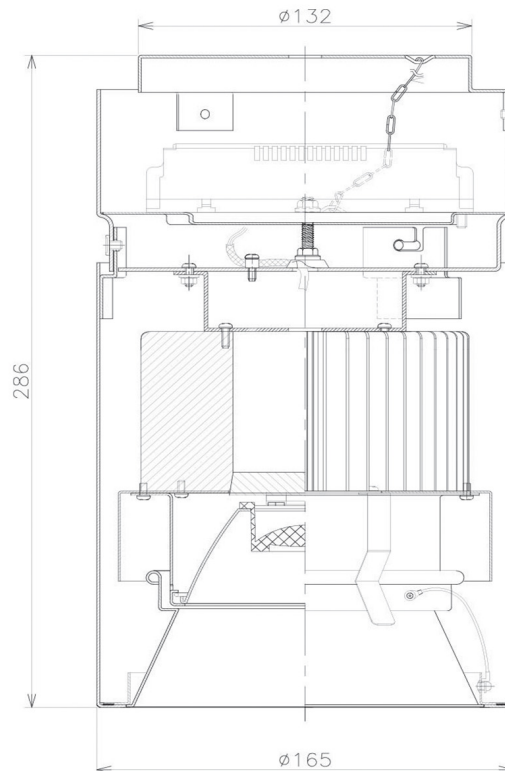

Item no. CD011-4230DW8535

Series Name: Ceiling Light

Installation	Direct mount
Type	
Fixture wattage	42.8W
Beam angle	30 deg
Color Temp.	3500K
CRI	Ra>85
Luminous	3162 lm
Body	Die-cast aluminum alloy
Body finish	White
Trim finish	White
Reflector finish	Dark Mirror
IP Rate	IP20
Light source	COB module
Input Voltage	AC220~240V
Dimming Type	Non-Dimmable
Certificate	CE, CCC
Cut Hole	N/A

Weight	
42.8W	2.6kg
36.0W	2.4kg
28.5W	2.4kg