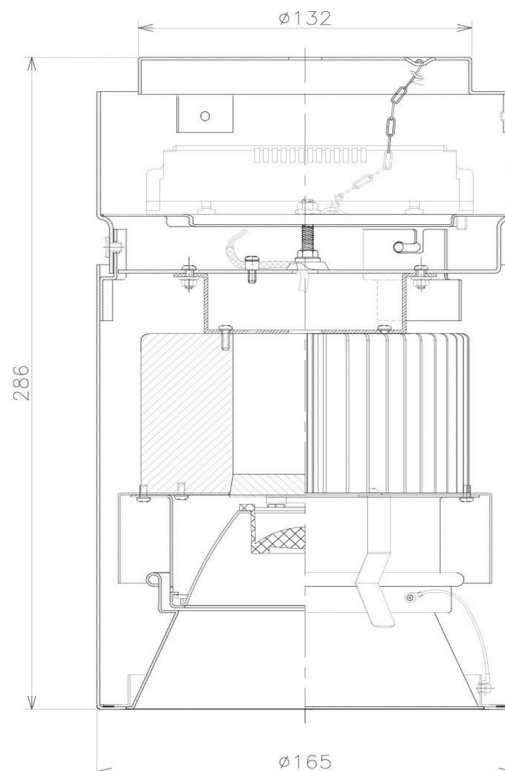

Item no. CD011-4230DW8540

Series Name: Ceiling Light

Dark Mirror Reflector

Installation	Direct mount
Type	
Fixture wattage	42.8W
Beam angle	30 deg
Color Temp.	4000K
CRI	Ra>85
Luminous	3192 lm
Body	Die-cast aluminum alloy
Body finish	White
Trim finish	White
Reflector finish	Dark Mirror
IP Rate	IP20
Light source	COB module
Input Voltage	AC220~240V
Dimming Type	Non-Dimmable
Certificate	CE, CCC
Cut Hole	N/A

■ Direct Horizontal Illuminance CD011-4230DW8540

Illuminance Angle	Beam Angle	Vertical Illuminance (lx)
27°	29°	38470
1		9620
		4270
		2400
		1540
		1070
		790
		600

Weight	
42.8W	2.6kg
36.0W	2.4kg
28.5W	2.4kg