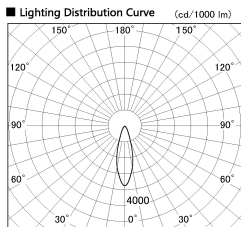

Item no. CD011-4230DW8540

Series Name: Ceiling Light

Dark Mirror Reflector

Installation	Direct mount
Type	
Fixture wattage	42.8W
Beam angle	30 deg
Color Temp.	4000K
CRI	Ra>85
Luminous	3192 lm
Body	Die-cast aluminum alloy
Body finish	White
Trim finish	White
Reflector finish	Dark Mirror
IP Rate	IP20
Light source	COB module
Input Voltage	AC220~240V
Dimming Type	Non-Dimmable
Certificate	CE, CCC
Cut Hole	N/A

■ Direct Horizontal Illuminance CD011-4230DW8540

Illuminance Angle	Beam Angle	Vertical Illuminance (lx)
27°	29°	38470
1		9620
		4270
		2400
		1540
		1070
		790
		600

Weight	
42.8W	2.6kg
36.0W	2.4kg
28.5W	2.4kg