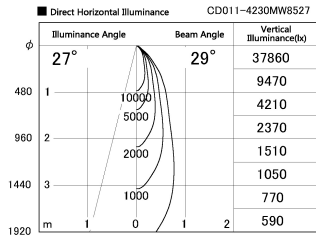

Item no. CD011-4230MW8527

Series Name: Ceiling Light

Installation	Direct mount
Type	Ceiling Light
Fixture wattage	42.8W
Beam angle	30 deg
Color Temp.	2700K
CRI	Ra>85
Luminous	3142 lm
Body	Die-cast aluminum alloy
Body finish	White
Trim finish	White
Reflector finish	Mirror
IP Rate	IP20
Light source	COB module
Input Voltage	AC220~240V
Dimming Type	Non-Dimmable
Certificate	CE, CCC
Cut Hole	N/A

Weight	
42.8W	2.6kg
36.0W	2.4kg
28.5W	2.4kg