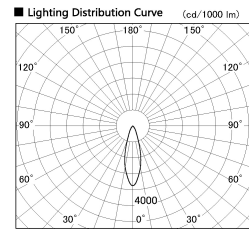

Item no. CD011-4230MW8527

Series Name: Ceiling Light

Installation	Direct mount
Type	Ceiling Light
Fixture wattage	42.8W
Beam angle	30 deg
Color Temp.	2700K
CRI	Ra>85
Luminous	3142 lm
Body	Die-cast aluminum alloy
Body finish	White
Trim finish	White
Reflector finish	Mirror
IP Rate	IP20
Light source	COB module
Input Voltage	AC220~240V
Dimming Type	Non-Dimmable
Certificate	CE, CCC
Cut Hole	N/A

Weight	
42.8W	2.6kg
36.0W	2.4kg
28.5W	2.4kg