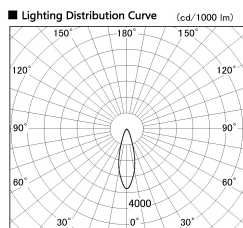

Item no. CD011-4230MW8527

Series Name: Ceiling Light

Installation	Direct mount
Type	
Fixture wattage	42.8W
Beam angle	30 deg
Color Temp.	2700K
CRI	Ra>85
Luminous	3142 lm
Body	Die-cast aluminum alloy
Body finish	White
Trim finish	White
Reflector finish	Mirror
IP Rate	IP20
Light source	COB module
Input Voltage	AC220~240V
Dimming Type	Non-Dimmable
Certificate	CE, CCC
Cut Hole	N/A

Weight	
42.8W	2.6kg
36.0W	2.4kg
28.5W	2.4kg