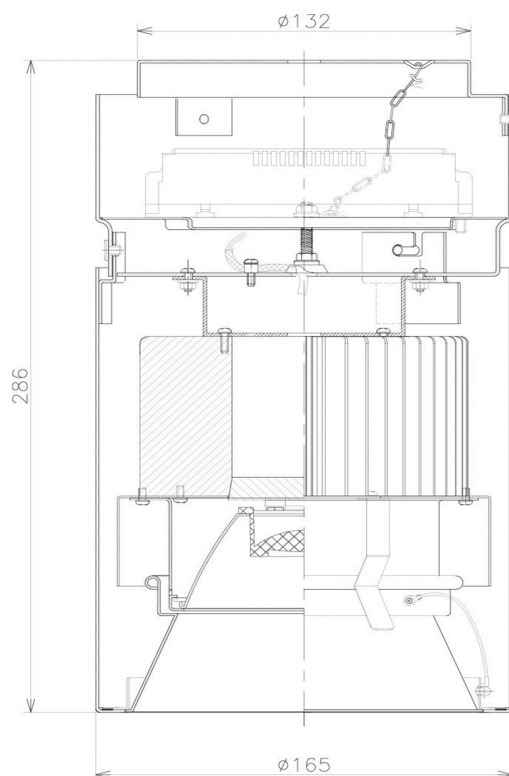

Item no. CD011-4230MW8527

Series Name: Ceiling Light

Installation	Direct mount
Type	
Fixture wattage	42.8W
Beam angle	30 deg
Color Temp.	2700K
CRI	Ra>85
Luminous	3142 lm
Body	Die-cast aluminum alloy
Body finish	White
Trim finish	White
Reflector finish	Mirror
IP Rate	IP20
Light source	COB module
Input Voltage	AC220~240V
Dimming Type	Non-Dimmable
Certificate	CE, CCC
Cut Hole	N/A

Weight	
42.8W	2.6kg
36.0W	2.4kg
28.5W	2.4kg