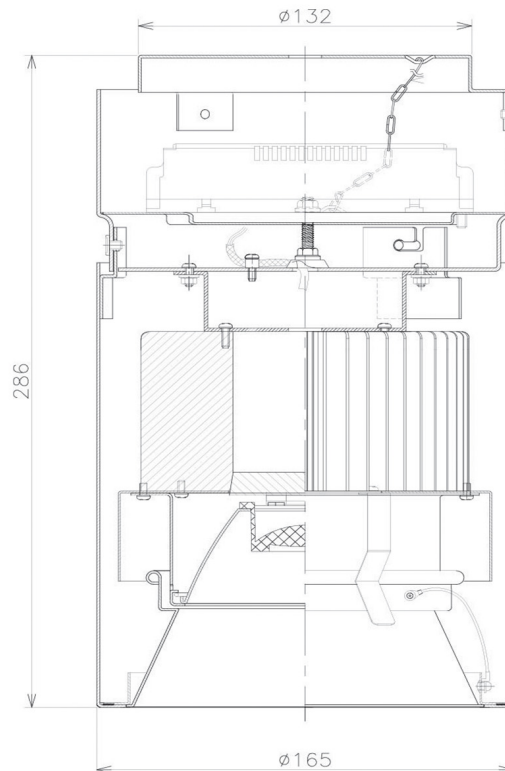

Item no. CD011-4230MW8527

Series Name: Ceiling Light

Installation	Direct mount
Type	Ceiling Light
Fixture wattage	42.8W
Beam angle	30 deg
Color Temp.	2700K
CRI	Ra>85
Luminous	3142 lm
Body	Die-cast aluminum alloy
Body finish	White
Trim finish	White
Reflector finish	Mirror
IP Rate	IP20
Light source	COB module
Input Voltage	AC220~240V
Dimming Type	Non-Dimmable
Certificate	CE, CCC
Cut Hole	N/A

Weight	
42.8W	2.6kg
36.0W	2.4kg
28.5W	2.4kg