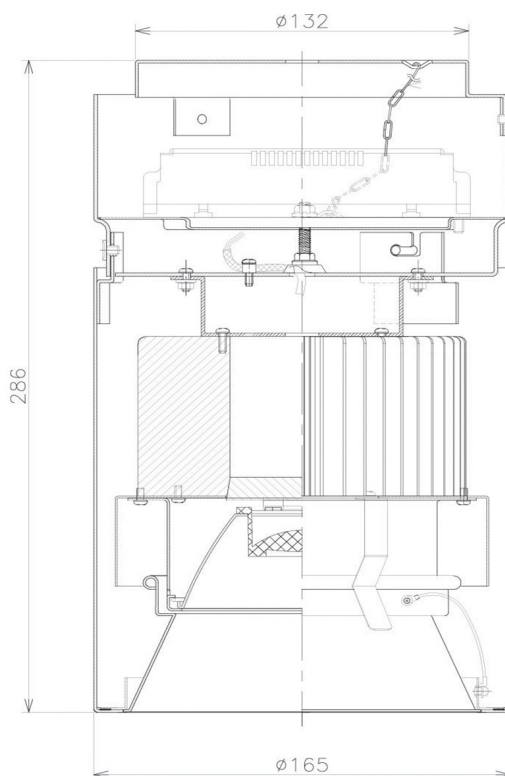

Item no. CD011-4230MW8527

Series Name: Ceiling Light

Installation	Direct mount
Type	
Fixture wattage	42.8W
Beam angle	30 deg
Color Temp.	2700K
CRI	Ra>85
Luminous	3142 lm
Body	Die-cast aluminum alloy
Body finish	White
Trim finish	White
Reflector finish	Mirror
IP Rate	IP20
Light source	COB module
Input Voltage	AC220~240V
Dimming Type	Non-Dimmable
Certificate	CE, CCC
Cut Hole	N/A

Weight	
42.8W	2.6kg
36.0W	2.4kg
28.5W	2.4kg