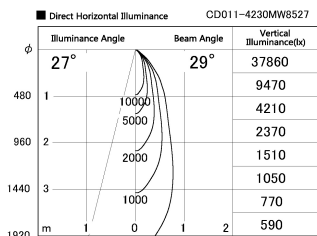

Item no. CD011-4230MW8527

Series Name: Ceiling Light

Installation	Direct mount
Type	
Fixture wattage	42.8W
Beam angle	30 deg
Color Temp.	2700K
CRI	Ra>85
Luminous	3142 lm
Body	Die-cast aluminum alloy
Body finish	White
Trim finish	White
Reflector finish	Mirror
IP Rate	IP20
Light source	COB module
Input Voltage	AC220~240V
Dimming Type	Non-Dimmable
Certificate	CE, CCC
Cut Hole	N/A

Weight	
42.8W	2.6kg
36.0W	2.4kg
28.5W	2.4kg