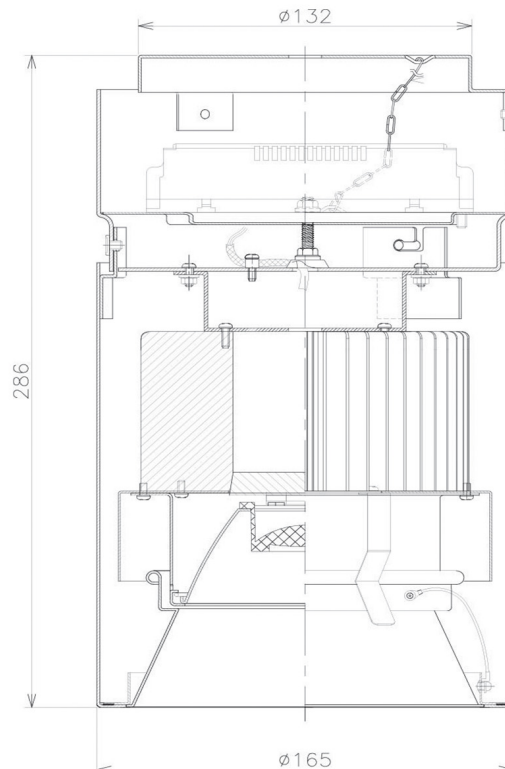

Item no. CD011-4230MW8535

Series Name: Ceiling Light

Installation	Direct mount
Type	Ceiling Light
Fixture wattage	42.8W
Beam angle	30 deg
Color Temp.	3500K
CRI	Ra>85
Luminous	3329 lm
Body	Die-cast aluminum alloy
Body finish	White
Trim finish	White
Reflector finish	Mirror
IP Rate	IP20
Light source	COB module
Input Voltage	AC220~240V
Dimming Type	Non-Dimmable
Certificate	CE, CCC
Cut Hole	N/A

Weight	
42.8W	2.6kg
36.0W	2.4kg
28.5W	2.4kg