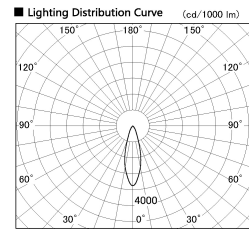

Item no. CD011-4230MW8535

Series Name: Ceiling Light

Installation	Direct mount
Type	Ceiling Light
Fixture wattage	42.8W
Beam angle	30 deg
Color Temp.	3500K
CRI	Ra>85
Luminous	3329 lm
Body	Die-cast aluminum alloy
Body finish	White
Trim finish	White
Reflector finish	Mirror
IP Rate	IP20
Light source	COB module
Input Voltage	AC220~240V
Dimming Type	Non-Dimmable
Certificate	CE, CCC
Cut Hole	N/A

Weight	
42.8W	2.6kg
36.0W	2.4kg
28.5W	2.4kg