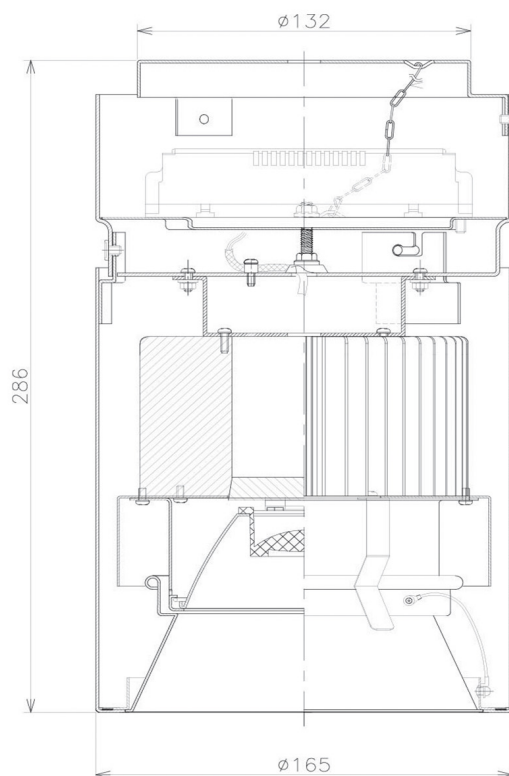

Item no. CD011-4230MW8535

Series Name: Ceiling Light

| | |
|------------------|-------------------------|
| Installation | Direct mount |
| Type | |
| Fixture wattage | 42.8W |
| Beam angle | 30 deg |
| Color Temp. | 3500K |
| CRI | Ra>85 |
| Luminous | 3329 lm |
| Body | Die-cast aluminum alloy |
| Body finish | White |
| Trim finish | White |
| Reflector finish | Mirror |
| IP Rate | IP20 |
| Light source | COB module |
| Input Voltage | AC220~240V |
| Dimming Type | Non-Dimmable |
| Certificate | CE, CCC |
| Cut Hole | N/A |

| Weight | |
|--------|-------|
| 42.8W | 2.6kg |
| 36.0W | 2.4kg |
| 28.5W | 2.4kg |