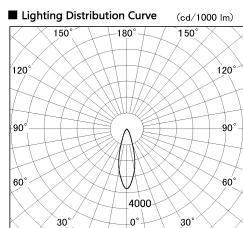

Item no. CD011-4230MW8535

Series Name: Ceiling Light

| | |
|------------------|-------------------------|
| Installation | Direct mount |
| Type | |
| Fixture wattage | 42.8W |
| Beam angle | 30 deg |
| Color Temp. | 3500K |
| CRI | Ra>85 |
| Luminous | 3329 lm |
| Body | Die-cast aluminum alloy |
| Body finish | White |
| Trim finish | White |
| Reflector finish | Mirror |
| IP Rate | IP20 |
| Light source | COB module |
| Input Voltage | AC220~240V |
| Dimming Type | Non-Dimmable |
| Certificate | CE, CCC |
| Cut Hole | N/A |

| Weight | |
|--------|-------|
| 42.8W | 2.6kg |
| 36.0W | 2.4kg |
| 28.5W | 2.4kg |