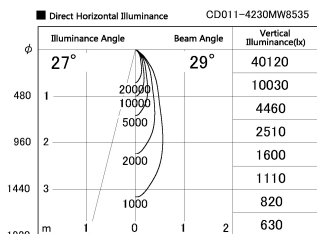

Item no. CD011-4230MW8535

Series Name: Ceiling Light

| | |
|------------------|-------------------------|
| Installation | Direct mount |
| Type | |
| Fixture wattage | 42.8W |
| Beam angle | 30 deg |
| Color Temp. | 3500K |
| CRI | Ra>85 |
| Luminous | 3329 lm |
| Body | Die-cast aluminum alloy |
| Body finish | White |
| Trim finish | White |
| Reflector finish | Mirror |
| IP Rate | IP20 |
| Light source | COB module |
| Input Voltage | AC220~240V |
| Dimming Type | Non-Dimmable |
| Certificate | CE, CCC |
| Cut Hole | N/A |

| Weight | |
|--------|-------|
| 42.8W | 2.6kg |
| 36.0W | 2.4kg |
| 28.5W | 2.4kg |