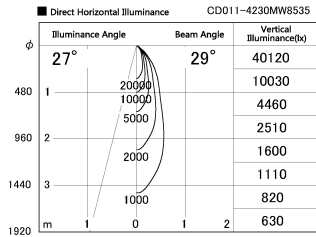

Item no. CD011-4230MW8535

Series Name: Ceiling Light

Installation	Direct mount
Type	Ceiling Light
Fixture wattage	42.8W
Beam angle	30 deg
Color Temp.	3500K
CRI	Ra>85
Luminous	3329 lm
Body	Die-cast aluminum alloy
Body finish	White
Trim finish	White
Reflector finish	Mirror
IP Rate	IP20
Light source	COB module
Input Voltage	AC220~240V
Dimming Type	Non-Dimmable
Certificate	CE, CCC
Cut Hole	N/A

Weight	
42.8W	2.6kg
36.0W	2.4kg
28.5W	2.4kg