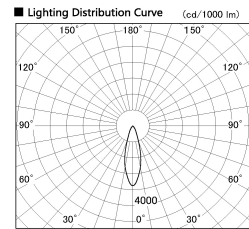

Item no. CD011-4230MW8540

Series Name: Ceiling Light

Installation	Direct mount
Type	Ceiling Light
Fixture wattage	42.8W
Beam angle	30 deg
Color Temp.	4000K
CRI	Ra>85
Luminous	3360 lm
Body	Die-cast aluminum alloy
Body finish	White
Trim finish	White
Reflector finish	Mirror
IP Rate	IP20
Light source	COB module
Input Voltage	AC220~240V
Dimming Type	Non-Dimmable
Certificate	CE, CCC
Cut Hole	N/A

Weight	
42.8W	2.6kg
36.0W	2.4kg
28.5W	2.4kg