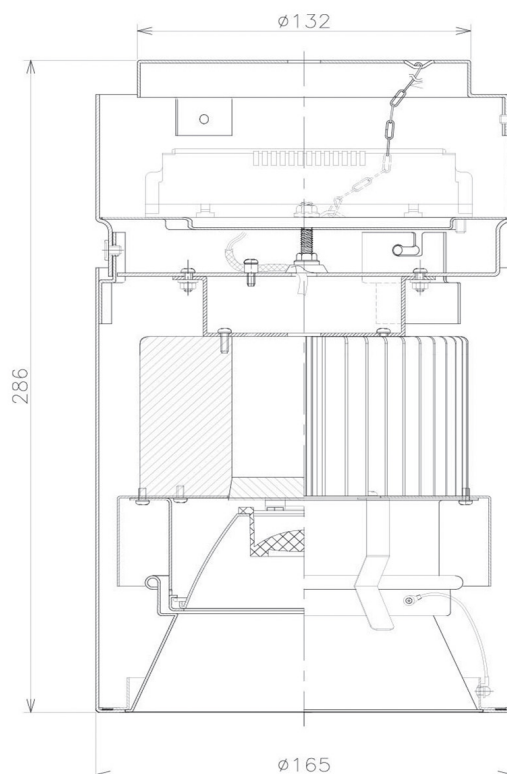

Item no. CD011-4230MW8540

Series Name: Ceiling Light

Installation	Direct mount
Type	
Fixture wattage	42.8W
Beam angle	30 deg
Color Temp.	4000K
CRI	Ra>85
Luminous	3360 lm
Body	Die-cast aluminum alloy
Body finish	White
Trim finish	White
Reflector finish	Mirror
IP Rate	IP20
Light source	COB module
Input Voltage	AC220~240V
Dimming Type	Non-Dimmable
Certificate	CE, CCC
Cut Hole	N/A

Weight	
42.8W	2.6kg
36.0W	2.4kg
28.5W	2.4kg