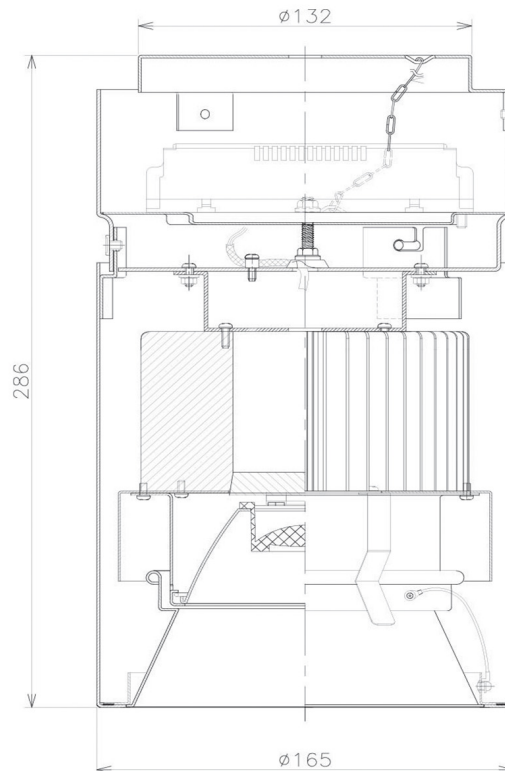

Item no. CD011-4230MW8540

Series Name: Ceiling Light

Installation	Direct mount
Type	Ceiling Light
Fixture wattage	42.8W
Beam angle	30 deg
Color Temp.	4000K
CRI	Ra>85
Luminous	3360 lm
Body	Die-cast aluminum alloy
Body finish	White
Trim finish	White
Reflector finish	Mirror
IP Rate	IP20
Light source	COB module
Input Voltage	AC220~240V
Dimming Type	Non-Dimmable
Certificate	CE, CCC
Cut Hole	N/A

Weight	
42.8W	2.6kg
36.0W	2.4kg
28.5W	2.4kg