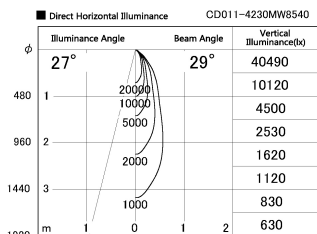

Item no. CD011-4230MW8540

Series Name: Ceiling Light

Installation	Direct mount
Type	
Fixture wattage	42.8W
Beam angle	30 deg
Color Temp.	4000K
CRI	Ra>85
Luminous	3360 lm
Body	Die-cast aluminum alloy
Body finish	White
Trim finish	White
Reflector finish	Mirror
IP Rate	IP20
Light source	COB module
Input Voltage	AC220~240V
Dimming Type	Non-Dimmable
Certificate	CE, CCC
Cut Hole	N/A

Weight	
42.8W	2.6kg
36.0W	2.4kg
28.5W	2.4kg