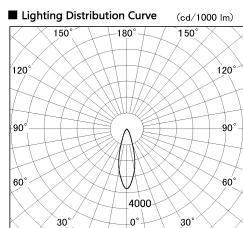

Item no. CD011-4230MW8540

Series Name: Ceiling Light

Installation	Direct mount
Type	
Fixture wattage	42.8W
Beam angle	30 deg
Color Temp.	4000K
CRI	Ra>85
Luminous	3360 lm
Body	Die-cast aluminum alloy
Body finish	White
Trim finish	White
Reflector finish	Mirror
IP Rate	IP20
Light source	COB module
Input Voltage	AC220~240V
Dimming Type	Non-Dimmable
Certificate	CE, CCC
Cut Hole	N/A

Weight	
42.8W	2.6kg
36.0W	2.4kg
28.5W	2.4kg