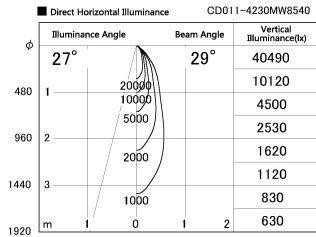

Item no. CD011-4230MW8540

Series Name: Ceiling Light

Installation	Direct mount
Type	Ceiling Light
Fixture wattage	42.8W
Beam angle	30 deg
Color Temp.	4000K
CRI	Ra>85
Luminous	3360 lm
Body	Die-cast aluminum alloy
Body finish	White
Trim finish	White
Reflector finish	Mirror
IP Rate	IP20
Light source	COB module
Input Voltage	AC220~240V
Dimming Type	Non-Dimmable
Certificate	CE, CCC
Cut Hole	N/A

Weight	
42.8W	2.6kg
36.0W	2.4kg
28.5W	2.4kg