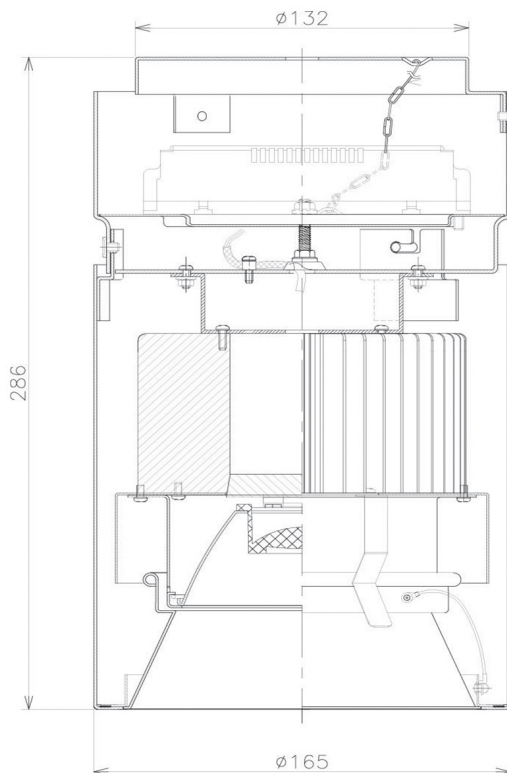

Item no. CD011-4230WW8527

Series Name: Ceiling Light

White Refractor

Installation	Direct mount
Type	Ceiling Light
Fixture wattage	42.8W
Beam angle	30 deg
Color Temp.	2700K
CRI	Ra>85
Luminous	3142 lm
Body	Die-cast aluminum alloy
Body finish	White
Trim finish	White
Reflector finish	White
IP Rate	IP20
Light source	COB module
Input Voltage	AC220~240V
Dimming Type	Non-Dimmable
Certificate	CE, CCC
Cut Hole	N/A

Weight	
42.8W	2.6kg
36.0W	2.4kg
28.5W	2.4kg