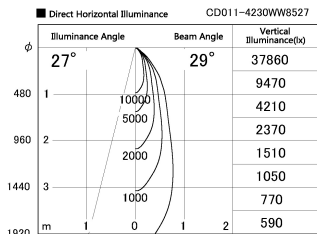

Item no. CD011-4230WW8527

Series Name: Ceiling Light

White Refractor

Installation	Direct mount
Type	Ceiling Light
Fixture wattage	42.8W
Beam angle	30 deg
Color Temp.	2700K
CRI	Ra>85
Luminous	3142 lm
Body	Die-cast aluminum alloy
Body finish	White
Trim finish	White
Reflector finish	White
IP Rate	IP20
Light source	COB module
Input Voltage	AC220~240V
Dimming Type	Non-Dimmable
Certificate	CE, CCC
Cut Hole	N/A

Weight	
42.8W	2.6kg
36.0W	2.4kg
28.5W	2.4kg