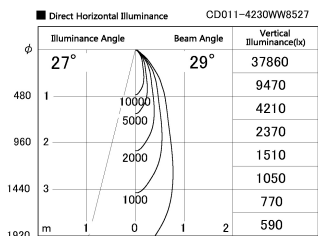

Item no. CD011-4230WW8527

Series Name: Ceiling Light

White Refractor

Installation	Direct mount
Type	
Fixture wattage	42.8W
Beam angle	30 deg
Color Temp.	2700K
CRI	Ra>85
Luminous	3142 lm
Body	Die-cast aluminum alloy
Body finish	White
Trim finish	White
Reflector finish	White
IP Rate	IP20
Light source	COB module
Input Voltage	AC220~240V
Dimming Type	Non-Dimmable
Certificate	CE, CCC
Cut Hole	N/A

Weight	
42.8W	2.6kg
36.0W	2.4kg
28.5W	2.4kg