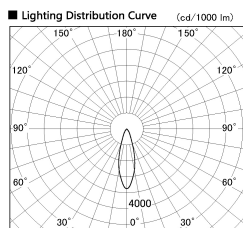

Item no. CD011-4230WW8527

Series Name: Ceiling Light

White Refractor

Installation	Direct mount
Type	Ceiling Light
Fixture wattage	42.8W
Beam angle	30 deg
Color Temp.	2700K
CRI	Ra>85
Luminous	3142 lm
Body	Die-cast aluminum alloy
Body finish	White
Trim finish	White
Reflector finish	White
IP Rate	IP20
Light source	COB module
Input Voltage	AC220~240V
Dimming Type	Non-Dimmable
Certificate	CE, CCC
Cut Hole	N/A

Weight	
42.8W	2.6kg
36.0W	2.4kg
28.5W	2.4kg