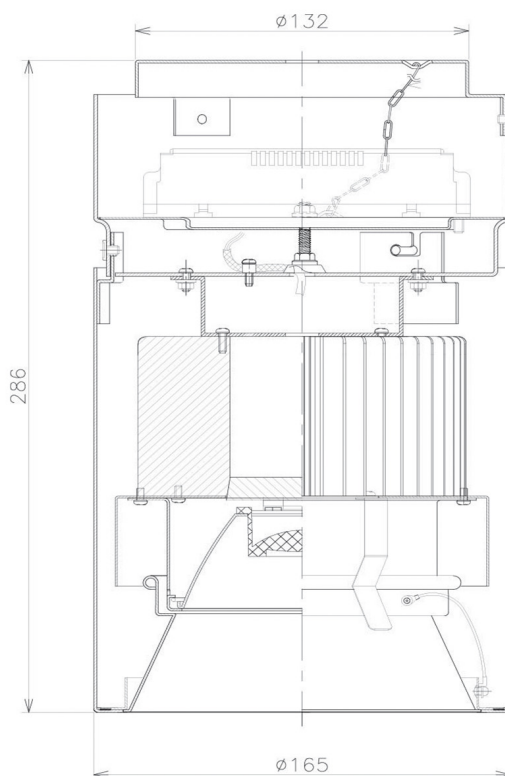

Item no. CD011-4230WW8527

Series Name: Ceiling Light

White Refractor

Installation	Direct mount
Type	
Fixture wattage	42.8W
Beam angle	30 deg
Color Temp.	2700K
CRI	Ra>85
Luminous	3142 lm
Body	Die-cast aluminum alloy
Body finish	White
Trim finish	White
Reflector finish	White
IP Rate	IP20
Light source	COB module
Input Voltage	AC220~240V
Dimming Type	Non-Dimmable
Certificate	CE, CCC
Cut Hole	N/A

Weight	
42.8W	2.6kg
36.0W	2.4kg
28.5W	2.4kg