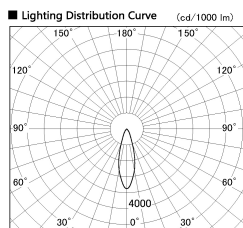

Item no. CD011-4230WW8527

Series Name: Ceiling Light

White Refractor

Installation	Direct mount
Type	
Fixture wattage	42.8W
Beam angle	30 deg
Color Temp.	2700K
CRI	Ra>85
Luminous	3142 lm
Body	Die-cast aluminum alloy
Body finish	White
Trim finish	White
Reflector finish	White
IP Rate	IP20
Light source	COB module
Input Voltage	AC220~240V
Dimming Type	Non-Dimmable
Certificate	CE, CCC
Cut Hole	N/A

Weight	
42.8W	2.6kg
36.0W	2.4kg
28.5W	2.4kg