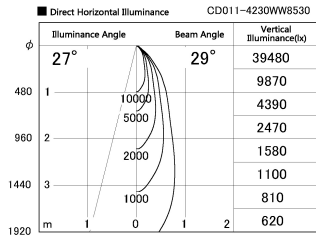

Item no. CD011-4230WW8530

Series Name: Ceiling Light

White Refractor

Installation	Direct mount
Type	Ceiling Light
Fixture wattage	42.8W
Beam angle	30 deg
Color Temp.	3000K
CRI	Ra>85
Luminous	3276 lm
Body	Die-cast aluminum alloy
Body finish	White
Trim finish	White
Reflector finish	White
IP Rate	IP20
Light source	COB module
Input Voltage	AC220~240V
Dimming Type	Non-Dimmable
Certificate	CE, CCC
Cut Hole	N/A

Weight	
42.8W	2.6kg
36.0W	2.4kg
28.5W	2.4kg