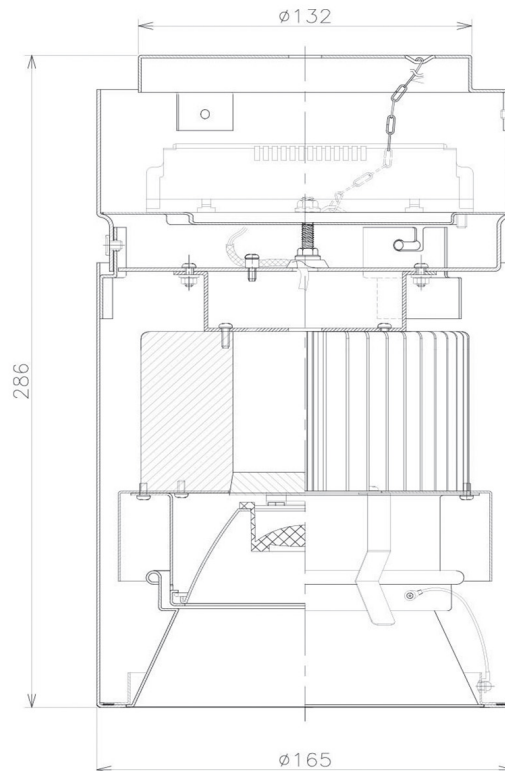

Item no. CD011-4230WW8530

Series Name: Ceiling Light

White Refractor

Installation	Direct mount
Type	Ceiling Light
Fixture wattage	42.8W
Beam angle	30 deg
Color Temp.	3000K
CRI	Ra>85
Luminous	3276 lm
Body	Die-cast aluminum alloy
Body finish	White
Trim finish	White
Reflector finish	White
IP Rate	IP20
Light source	COB module
Input Voltage	AC220~240V
Dimming Type	Non-Dimmable
Certificate	CE, CCC
Cut Hole	N/A

Weight	
42.8W	2.6kg
36.0W	2.4kg
28.5W	2.4kg