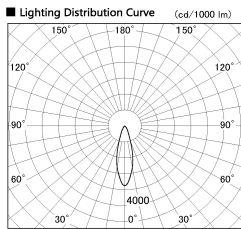

Item no. CD011-4230WW8530

Series Name: Ceiling Light

White Refractor

Installation	Direct mount
Type	Ceiling Light
Fixture wattage	42.8W
Beam angle	30 deg
Color Temp.	3000K
CRI	Ra>85
Luminous	3276 lm
Body	Die-cast aluminum alloy
Body finish	White
Trim finish	White
Reflector finish	White
IP Rate	IP20
Light source	COB module
Input Voltage	AC220~240V
Dimming Type	Non-Dimmable
Certificate	CE, CCC
Cut Hole	N/A

Weight	
42.8W	2.6kg
36.0W	2.4kg
28.5W	2.4kg