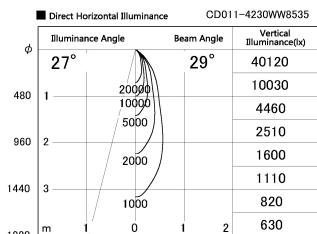

Item no. CD011-4230WW8535

Series Name: Ceiling Light

White Refractor

Installation	Direct mount
Type	Ceiling Light
Fixture wattage	42.8W
Beam angle	30 deg
Color Temp.	3500K
CRI	Ra>85
Luminous	3329 lm
Body	Die-cast aluminum alloy
Body finish	White
Trim finish	White
Reflector finish	White
IP Rate	IP20
Light source	COB module
Input Voltage	AC220~240V
Dimming Type	Non-Dimmable
Certificate	CE, CCC
Cut Hole	N/A

Weight	
42.8W	2.6kg
36.0W	2.4kg
28.5W	2.4kg