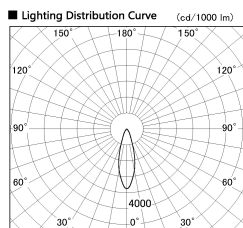

Item no. CD011-4230WW8535

Series Name: Ceiling Light

White Refractor

Installation	Direct mount
Type	Ceiling Light
Fixture wattage	42.8W
Beam angle	30 deg
Color Temp.	3500K
CRI	Ra>85
Luminous	3329 lm
Body	Die-cast aluminum alloy
Body finish	White
Trim finish	White
Reflector finish	White
IP Rate	IP20
Light source	COB module
Input Voltage	AC220~240V
Dimming Type	Non-Dimmable
Certificate	CE, CCC
Cut Hole	N/A

Weight	
42.8W	2.6kg
36.0W	2.4kg
28.5W	2.4kg