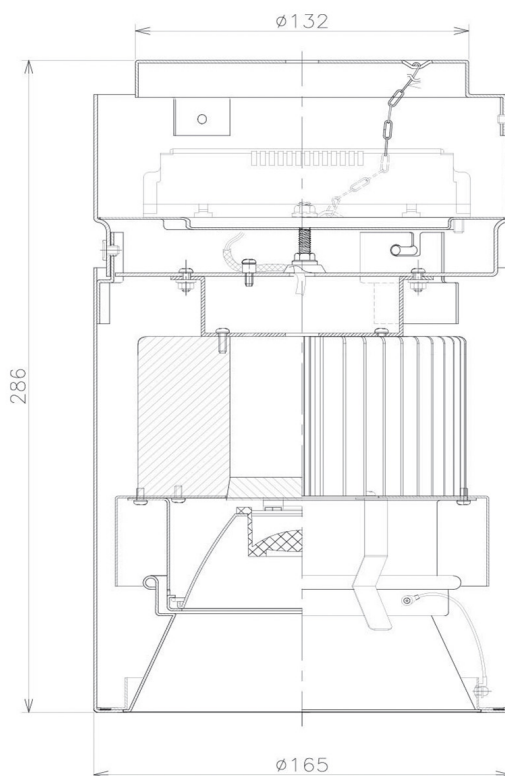

Item no. CD011-4230WW8535

Series Name: Ceiling Light

White Refractor

Installation	Direct mount
Type	Ceiling Light
Fixture wattage	42.8W
Beam angle	30 deg
Color Temp.	3500K
CRI	Ra>85
Luminous	3329 lm
Body	Die-cast aluminum alloy
Body finish	White
Trim finish	White
Reflector finish	White
IP Rate	IP20
Light source	COB module
Input Voltage	AC220~240V
Dimming Type	Non-Dimmable
Certificate	CE, CCC
Cut Hole	N/A

Weight	
42.8W	2.6kg
36.0W	2.4kg
28.5W	2.4kg