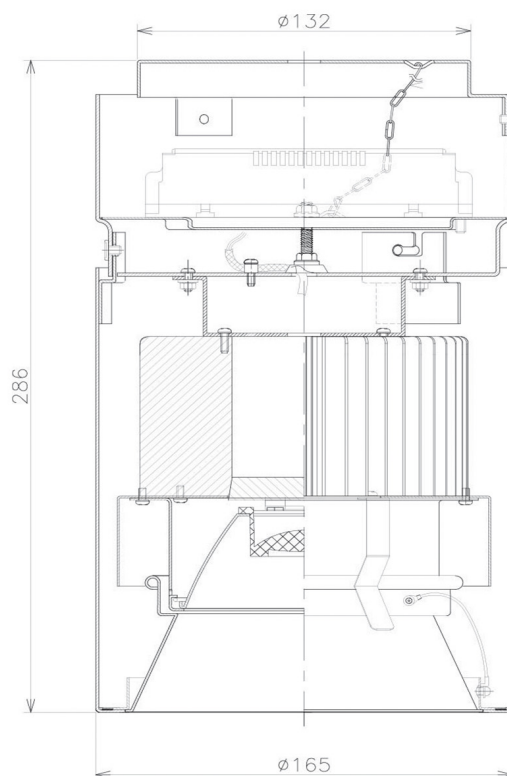

Item no. CD011-4230WW8540

Series Name: Ceiling Light

White Refractor

Installation	Direct mount
Type	
Fixture wattage	42.8W
Beam angle	30 deg
Color Temp.	4000K
CRI	Ra>85
Luminous	3360 lm
Body	Die-cast aluminum alloy
Body finish	White
Trim finish	White
Reflector finish	White
IP Rate	IP20
Light source	COB module
Input Voltage	AC220~240V
Dimming Type	Non-Dimmable
Certificate	CE, CCC
Cut Hole	N/A

Weight	
42.8W	2.6kg
36.0W	2.4kg
28.5W	2.4kg