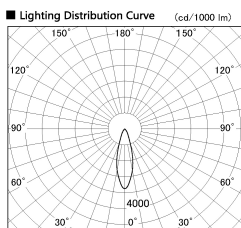

Item no. CD011-4230WW8540

Series Name: Ceiling Light

White Refractor

Installation	Direct mount
Type	Ceiling Light
Fixture wattage	42.8W
Beam angle	30 deg
Color Temp.	4000K
CRI	Ra>85
Luminous	3360 lm
Body	Die-cast aluminum alloy
Body finish	White
Trim finish	White
Reflector finish	White
IP Rate	IP20
Light source	COB module
Input Voltage	AC220~240V
Dimming Type	Non-Dimmable
Certificate	CE, CCC
Cut Hole	N/A

Weight	
42.8W	2.6kg
36.0W	2.4kg
28.5W	2.4kg