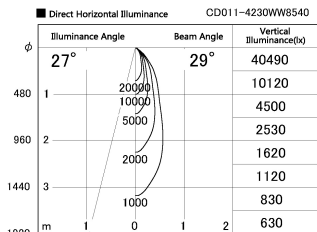

Item no. CD011-4230WW8540

Series Name: Ceiling Light

White Refractor

Installation	Direct mount
Type	Ceiling Light
Fixture wattage	42.8W
Beam angle	30 deg
Color Temp.	4000K
CRI	Ra>85
Luminous	3360 lm
Body	Die-cast aluminum alloy
Body finish	White
Trim finish	White
Reflector finish	White
IP Rate	IP20
Light source	COB module
Input Voltage	AC220~240V
Dimming Type	Non-Dimmable
Certificate	CE, CCC
Cut Hole	N/A

Weight	
42.8W	2.6kg
36.0W	2.4kg
28.5W	2.4kg