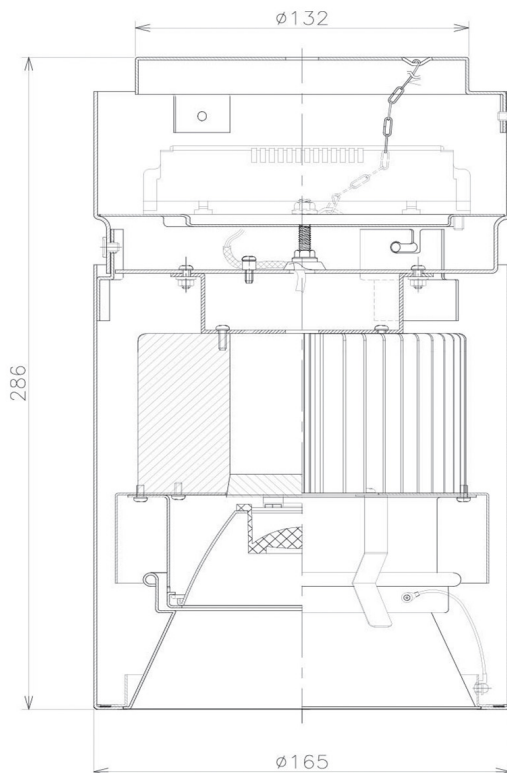

Item no. CD011-4230WW8540

Series Name: Ceiling Light

White Refractor

Installation	Direct mount
Type	Ceiling Light
Fixture wattage	42.8W
Beam angle	30 deg
Color Temp.	4000K
CRI	Ra>85
Luminous	3360 lm
Body	Die-cast aluminum alloy
Body finish	White
Trim finish	White
Reflector finish	White
IP Rate	IP20
Light source	COB module
Input Voltage	AC220~240V
Dimming Type	Non-Dimmable
Certificate	CE, CCC
Cut Hole	N/A

Weight	
42.8W	2.6kg
36.0W	2.4kg
28.5W	2.4kg