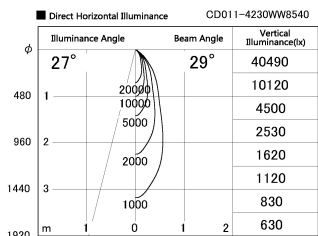

Item no. CD011-4230WW8540

Series Name: Ceiling Light

White Refractor

Installation	Direct mount
Type	
Fixture wattage	42.8W
Beam angle	30 deg
Color Temp.	4000K
CRI	Ra>85
Luminous	3360 lm
Body	Die-cast aluminum alloy
Body finish	White
Trim finish	White
Reflector finish	White
IP Rate	IP20
Light source	COB module
Input Voltage	AC220~240V
Dimming Type	Non-Dimmable
Certificate	CE, CCC
Cut Hole	N/A

Weight	
42.8W	2.6kg
36.0W	2.4kg
28.5W	2.4kg