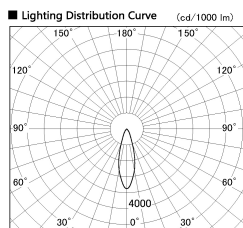

Item no. CD011-4230WW8540

Series Name: Ceiling Light

White Refractor

Installation	Direct mount
Type	
Fixture wattage	42.8W
Beam angle	30 deg
Color Temp.	4000K
CRI	Ra>85
Luminous	3360 lm
Body	Die-cast aluminum alloy
Body finish	White
Trim finish	White
Reflector finish	White
IP Rate	IP20
Light source	COB module
Input Voltage	AC220~240V
Dimming Type	Non-Dimmable
Certificate	CE, CCC
Cut Hole	N/A

Weight	
42.8W	2.6kg
36.0W	2.4kg
28.5W	2.4kg