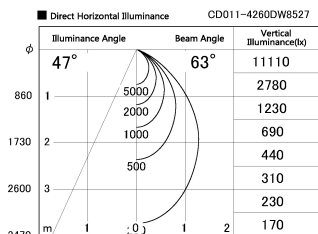

Item no. CD011-4260DW8527

Series Name: Ceiling Light

Dark Mirror Reflector

Installation	Direct mount
Type	
Fixture wattage	42.8W
Beam angle	65 deg
Color Temp.	2700K
CRI	Ra>85
Luminous	3201 lm
Body	Die-cast aluminum alloy
Body finish	White
Trim finish	White
Reflector finish	Dark Mirror
IP Rate	IP20
Light source	COB module
Input Voltage	AC220~240V
Dimming Type	Non-Dimmable
Certificate	CE, CCC
Cut Hole	N/A

Weight	
42.8W	2.6kg
36.0W	2.4kg
28.5W	2.4kg