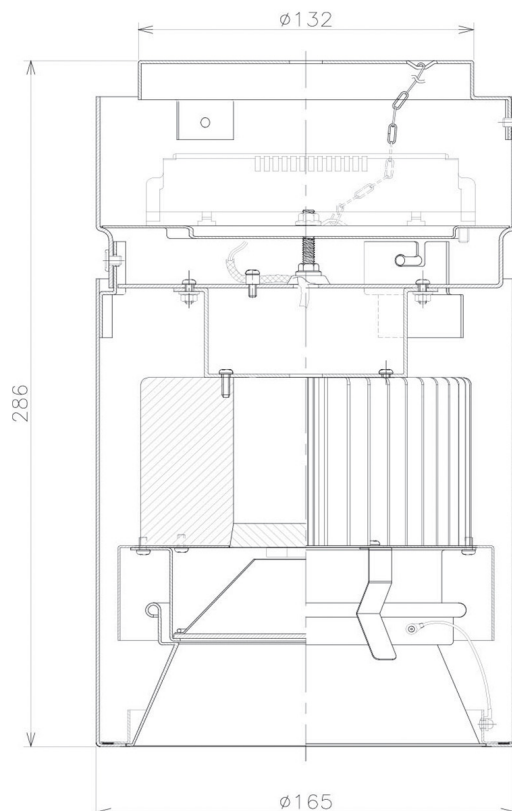

Item no. CD011-4260DW8527

Series Name: Ceiling Light

Dark Mirror Reflector

Installation	Direct mount
Type	
Fixture wattage	42.8W
Beam angle	65 deg
Color Temp.	2700K
CRI	Ra>85
Luminous	3201 lm
Body	Die-cast aluminum alloy
Body finish	White
Trim finish	White
Reflector finish	Dark Mirror
IP Rate	IP20
Light source	COB module
Input Voltage	AC220~240V
Dimming Type	Non-Dimmable
Certificate	CE, CCC
Cut Hole	N/A

Weight	
42.8W	2.6kg
36.0W	2.4kg
28.5W	2.4kg