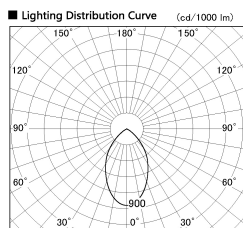

Item no. CD011-4260DW8527

Series Name: Ceiling Light

Dark Mirror Reflector

Installation	Direct mount
Type	
Fixture wattage	42.8W
Beam angle	65 deg
Color Temp.	2700K
CRI	Ra>85
Luminous	3201 lm
Body	Die-cast aluminum alloy
Body finish	White
Trim finish	White
Reflector finish	Dark Mirror
IP Rate	IP20
Light source	COB module
Input Voltage	AC220~240V
Dimming Type	Non-Dimmable
Certificate	CE, CCC
Cut Hole	N/A

Weight	
42.8W	2.6kg
36.0W	2.4kg
28.5W	2.4kg