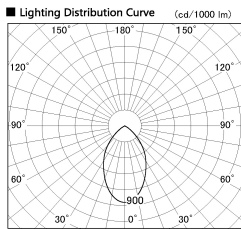

Item no. CD011-4260DW8530

Series Name: Ceiling Light

Dark Mirror Reflector

Installation	Direct mount
Type	Ceiling Light
Fixture wattage	42.8W
Beam angle	65 deg
Color Temp.	3000K
CRI	Ra>85
Luminous	3337 lm
Body	Die-cast aluminum alloy
Body finish	White
Trim finish	White
Reflector finish	Dark Mirror
IP Rate	IP20
Light source	COB module
Input Voltage	AC220~240V
Dimming Type	Non-Dimmable
Certificate	CE, CCC
Cut Hole	N/A

Weight	
42.8W	2.6kg
36.0W	2.4kg
28.5W	2.4kg