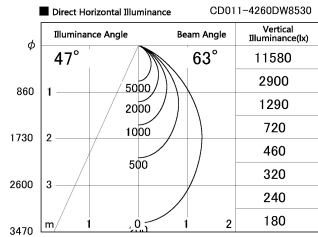

Item no. CD011-4260DW8530

Series Name: Ceiling Light

Dark Mirror Reflector

Installation	Direct mount
Type	Ceiling Light
Fixture wattage	42.8W
Beam angle	65 deg
Color Temp.	3000K
CRI	Ra>85
Luminous	3337 lm
Body	Die-cast aluminum alloy
Body finish	White
Trim finish	White
Reflector finish	Dark Mirror
IP Rate	IP20
Light source	COB module
Input Voltage	AC220~240V
Dimming Type	Non-Dimmable
Certificate	CE, CCC
Cut Hole	N/A

Weight	
42.8W	2.6kg
36.0W	2.4kg
28.5W	2.4kg