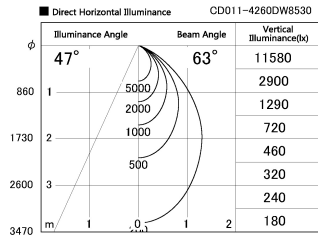

Item no. CD011-4260DW8530

Series Name: Ceiling Light

Dark Mirror Reflector

Installation	Direct mount
Type	
Fixture wattage	42.8W
Beam angle	65 deg
Color Temp.	3000K
CRI	Ra>85
Luminous	3337 lm
Body	Die-cast aluminum alloy
Body finish	White
Trim finish	White
Reflector finish	Dark Mirror
IP Rate	IP20
Light source	COB module
Input Voltage	AC220~240V
Dimming Type	Non-Dimmable
Certificate	CE, CCC
Cut Hole	N/A

Weight	
42.8W	2.6kg
36.0W	2.4kg
28.5W	2.4kg