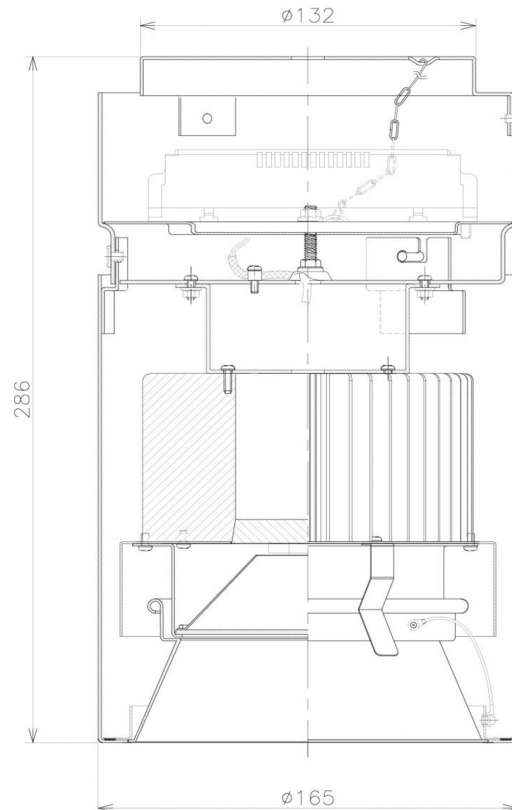

Item no. CD011-4260DW8530

Series Name: Ceiling Light

Dark Mirror Reflector

Installation	Direct mount
Type	
Fixture wattage	42.8W
Beam angle	65 deg
Color Temp.	3000K
CRI	Ra>85
Luminous	3337 lm
Body	Die-cast aluminum alloy
Body finish	White
Trim finish	White
Reflector finish	Dark Mirror
IP Rate	IP20
Light source	COB module
Input Voltage	AC220~240V
Dimming Type	Non-Dimmable
Certificate	CE, CCC
Cut Hole	N/A

Weight	
42.8W	2.6kg
36.0W	2.4kg
28.5W	2.4kg