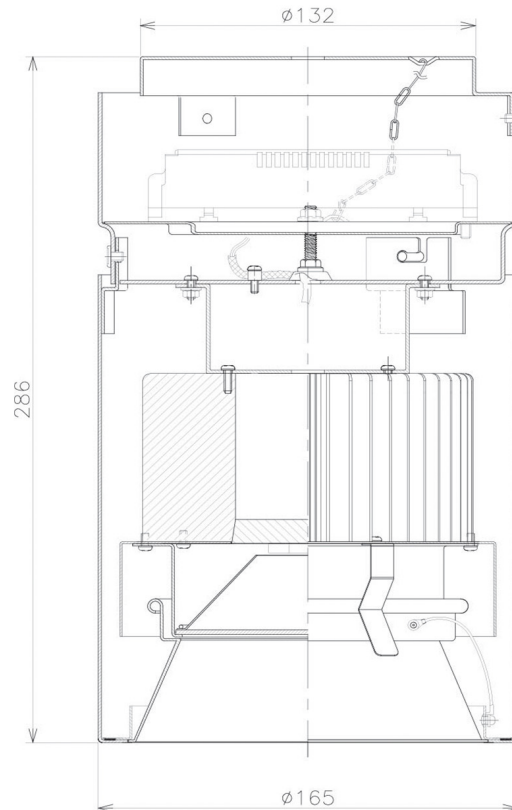

Item no. CD011-4260DW8530

Series Name: Ceiling Light

Dark Mirror Reflector

Installation	Direct mount
Type	Ceiling Light
Fixture wattage	42.8W
Beam angle	65 deg
Color Temp.	3000K
CRI	Ra>85
Luminous	3337 lm
Body	Die-cast aluminum alloy
Body finish	White
Trim finish	White
Reflector finish	Dark Mirror
IP Rate	IP20
Light source	COB module
Input Voltage	AC220~240V
Dimming Type	Non-Dimmable
Certificate	CE, CCC
Cut Hole	N/A

Weight	
42.8W	2.6kg
36.0W	2.4kg
28.5W	2.4kg