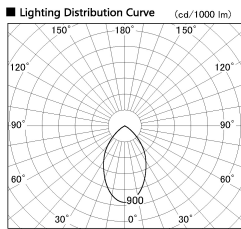

Item no. CD011-4260DW8530

Series Name: Ceiling Light

Dark Mirror Reflector

Installation	Direct mount
Type	
Fixture wattage	42.8W
Beam angle	65 deg
Color Temp.	3000K
CRI	Ra>85
Luminous	3337 lm
Body	Die-cast aluminum alloy
Body finish	White
Trim finish	White
Reflector finish	Dark Mirror
IP Rate	IP20
Light source	COB module
Input Voltage	AC220~240V
Dimming Type	Non-Dimmable
Certificate	CE, CCC
Cut Hole	N/A

Weight	
42.8W	2.6kg
36.0W	2.4kg
28.5W	2.4kg