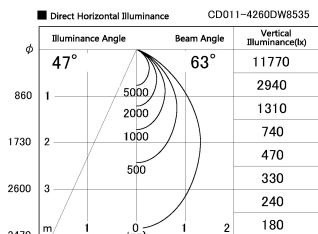

Item no. CD011-4260DW8535

Series Name: Ceiling Light

Dark Mirror Reflector

Installation	Direct mount
Type	Ceiling Light
Fixture wattage	42.8W
Beam angle	65 deg
Color Temp.	3500K
CRI	Ra>85
Luminous	3391 lm
Body	Die-cast aluminum alloy
Body finish	White
Trim finish	White
Reflector finish	Dark Mirror
IP Rate	IP20
Light source	COB module
Input Voltage	AC220~240V
Dimming Type	Non-Dimmable
Certificate	CE, CCC
Cut Hole	N/A

Weight	
42.8W	2.6kg
36.0W	2.4kg
28.5W	2.4kg