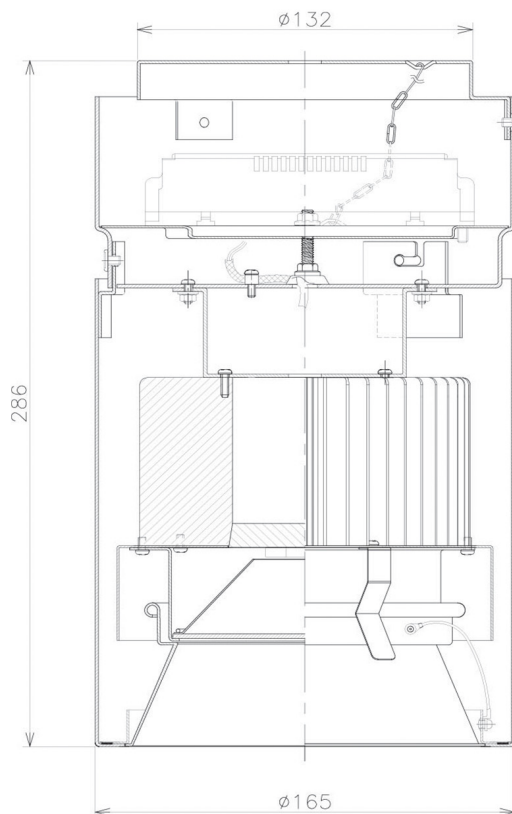

Item no. CD011-4260DW8535

Series Name: Ceiling Light

Dark Mirror Reflector

Installation	Direct mount
Type	Ceiling Light
Fixture wattage	42.8W
Beam angle	65 deg
Color Temp.	3500K
CRI	Ra>85
Luminous	3391 lm
Body	Die-cast aluminum alloy
Body finish	White
Trim finish	White
Reflector finish	Dark Mirror
IP Rate	IP20
Light source	COB module
Input Voltage	AC220~240V
Dimming Type	Non-Dimmable
Certificate	CE, CCC
Cut Hole	N/A

Weight	
42.8W	2.6kg
36.0W	2.4kg
28.5W	2.4kg