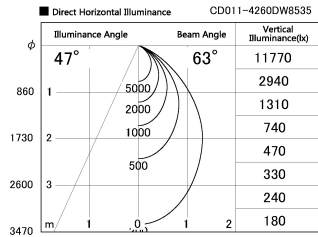

Item no. CD011-4260DW8535

Series Name: Ceiling Light

Dark Mirror Reflector

Installation	Direct mount
Type	
Fixture wattage	42.8W
Beam angle	65 deg
Color Temp.	3500K
CRI	Ra>85
Luminous	3391 lm
Body	Die-cast aluminum alloy
Body finish	White
Trim finish	White
Reflector finish	Dark Mirror
IP Rate	IP20
Light source	COB module
Input Voltage	AC220~240V
Dimming Type	Non-Dimmable
Certificate	CE, CCC
Cut Hole	N/A

Weight	
42.8W	2.6kg
36.0W	2.4kg
28.5W	2.4kg