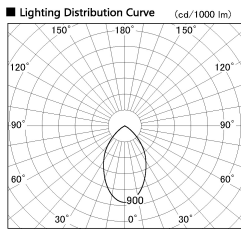

Item no. CD011-4260DW8535

Series Name: Ceiling Light

Dark Mirror Reflector

Installation	Direct mount
Type	
Fixture wattage	42.8W
Beam angle	65 deg
Color Temp.	3500K
CRI	Ra>85
Luminous	3391 lm
Body	Die-cast aluminum alloy
Body finish	White
Trim finish	White
Reflector finish	Dark Mirror
IP Rate	IP20
Light source	COB module
Input Voltage	AC220~240V
Dimming Type	Non-Dimmable
Certificate	CE, CCC
Cut Hole	N/A

Weight	
42.8W	2.6kg
36.0W	2.4kg
28.5W	2.4kg