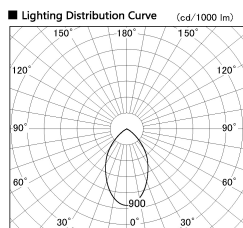

Item no. CD011-4260DW8535

Series Name: Ceiling Light

Dark Mirror Reflector

Installation	Direct mount
Type	Ceiling Light
Fixture wattage	42.8W
Beam angle	65 deg
Color Temp.	3500K
CRI	Ra>85
Luminous	3391 lm
Body	Die-cast aluminum alloy
Body finish	White
Trim finish	White
Reflector finish	Dark Mirror
IP Rate	IP20
Light source	COB module
Input Voltage	AC220~240V
Dimming Type	Non-Dimmable
Certificate	CE, CCC
Cut Hole	N/A

Weight	
42.8W	2.6kg
36.0W	2.4kg
28.5W	2.4kg