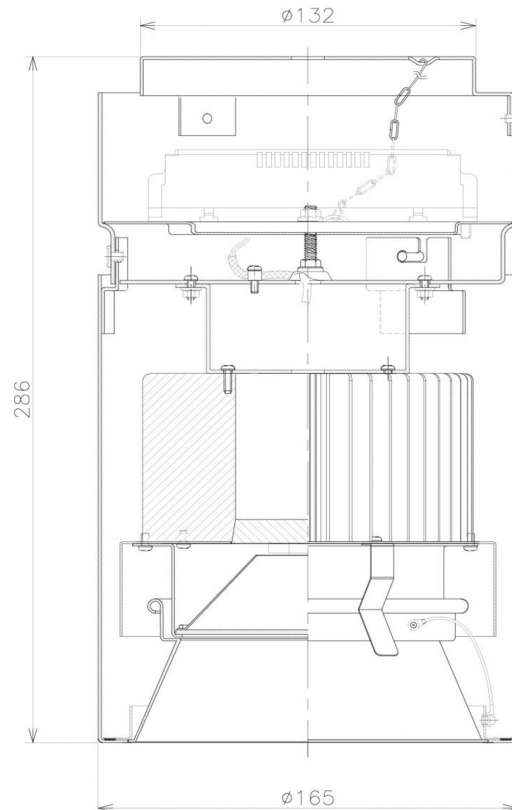

Item no. CD011-4260DW8535

Series Name: Ceiling Light

Dark Mirror Reflector

Installation	Direct mount
Type	
Fixture wattage	42.8W
Beam angle	65 deg
Color Temp.	3500K
CRI	Ra>85
Luminous	3391 lm
Body	Die-cast aluminum alloy
Body finish	White
Trim finish	White
Reflector finish	Dark Mirror
IP Rate	IP20
Light source	COB module
Input Voltage	AC220~240V
Dimming Type	Non-Dimmable
Certificate	CE, CCC
Cut Hole	N/A

Weight	
42.8W	2.6kg
36.0W	2.4kg
28.5W	2.4kg