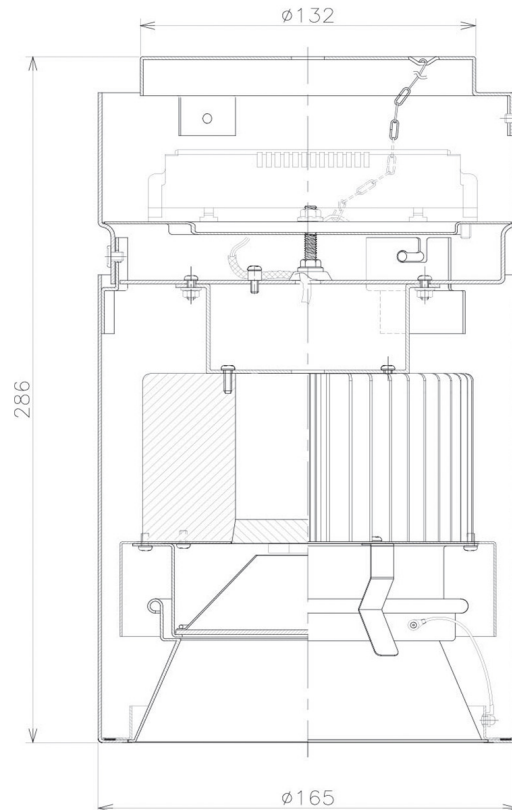

Item no. CD011-4260DW8535

Series Name: Ceiling Light

Dark Mirror Reflector

Installation	Direct mount
Type	Ceiling Light
Fixture wattage	42.8W
Beam angle	65 deg
Color Temp.	3500K
CRI	Ra>85
Luminous	3391 lm
Body	Die-cast aluminum alloy
Body finish	White
Trim finish	White
Reflector finish	Dark Mirror
IP Rate	IP20
Light source	COB module
Input Voltage	AC220~240V
Dimming Type	Non-Dimmable
Certificate	CE, CCC
Cut Hole	N/A

Weight	
42.8W	2.6kg
36.0W	2.4kg
28.5W	2.4kg