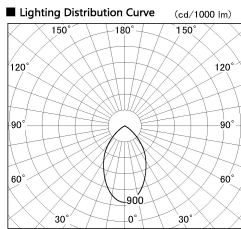

Item no. CD011-4260DW8535

Series Name: Ceiling Light

Dark Mirror Reflector

Installation	Direct mount
Type	Ceiling Light
Fixture wattage	42.8W
Beam angle	65 deg
Color Temp.	3500K
CRI	Ra>85
Luminous	3391 lm
Body	Die-cast aluminum alloy
Body finish	White
Trim finish	White
Reflector finish	Dark Mirror
IP Rate	IP20
Light source	COB module
Input Voltage	AC220~240V
Dimming Type	Non-Dimmable
Certificate	CE, CCC
Cut Hole	N/A

Weight	
42.8W	2.6kg
36.0W	2.4kg
28.5W	2.4kg