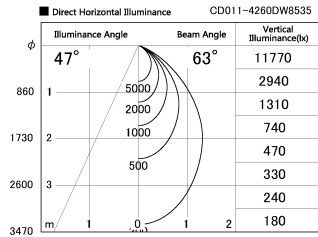

Item no. CD011-4260DW8535

Series Name: Ceiling Light

Dark Mirror Reflector

Installation	Direct mount
Type	Ceiling Light
Fixture wattage	42.8W
Beam angle	65 deg
Color Temp.	3500K
CRI	Ra>85
Luminous	3391 lm
Body	Die-cast aluminum alloy
Body finish	White
Trim finish	White
Reflector finish	Dark Mirror
IP Rate	IP20
Light source	COB module
Input Voltage	AC220~240V
Dimming Type	Non-Dimmable
Certificate	CE, CCC
Cut Hole	N/A

Weight	
42.8W	2.6kg
36.0W	2.4kg
28.5W	2.4kg