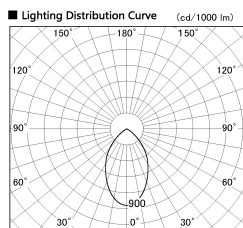

Item no. CD011-4260DW8540

Series Name: Ceiling Light

Dark Mirror Reflector

| | |
|------------------|-------------------------|
| Installation | Direct mount |
| Type | |
| Fixture wattage | 42.8W |
| Beam angle | 65 deg |
| Color Temp. | 4000K |
| CRI | Ra>85 |
| Luminous | 3424 lm |
| Body | Die-cast aluminum alloy |
| Body finish | White |
| Trim finish | White |
| Reflector finish | Dark Mirror |
| IP Rate | IP20 |
| Light source | COB module |
| Input Voltage | AC220~240V |
| Dimming Type | Non-Dimmable |
| Certificate | CE, CCC |
| Cut Hole | N/A |

| Weight | |
|--------|-------|
| 42.8W | 2.6kg |
| 36.0W | 2.4kg |
| 28.5W | 2.4kg |