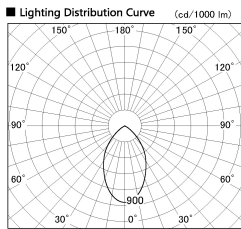

Item no. CD011-4260DW8540

Series Name: Ceiling Light

Dark Mirror Reflector

Installation	Direct mount
Type	Ceiling Light
Fixture wattage	42.8W
Beam angle	65 deg
Color Temp.	4000K
CRI	Ra>85
Luminous	3424 lm
Body	Die-cast aluminum alloy
Body finish	White
Trim finish	White
Reflector finish	Dark Mirror
IP Rate	IP20
Light source	COB module
Input Voltage	AC220~240V
Dimming Type	Non-Dimmable
Certificate	CE, CCC
Cut Hole	N/A

Weight	
42.8W	2.6kg
36.0W	2.4kg
28.5W	2.4kg