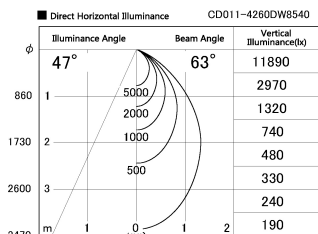

Item no. CD011-4260DW8540

Series Name: Ceiling Light

Dark Mirror Reflector

| | |
|------------------|-------------------------|
| Installation | Direct mount |
| Type | |
| Fixture wattage | 42.8W |
| Beam angle | 65 deg |
| Color Temp. | 4000K |
| CRI | Ra>85 |
| Luminous | 3424 lm |
| Body | Die-cast aluminum alloy |
| Body finish | White |
| Trim finish | White |
| Reflector finish | Dark Mirror |
| IP Rate | IP20 |
| Light source | COB module |
| Input Voltage | AC220~240V |
| Dimming Type | Non-Dimmable |
| Certificate | CE, CCC |
| Cut Hole | N/A |

| Weight | |
|--------|-------|
| 42.8W | 2.6kg |
| 36.0W | 2.4kg |
| 28.5W | 2.4kg |