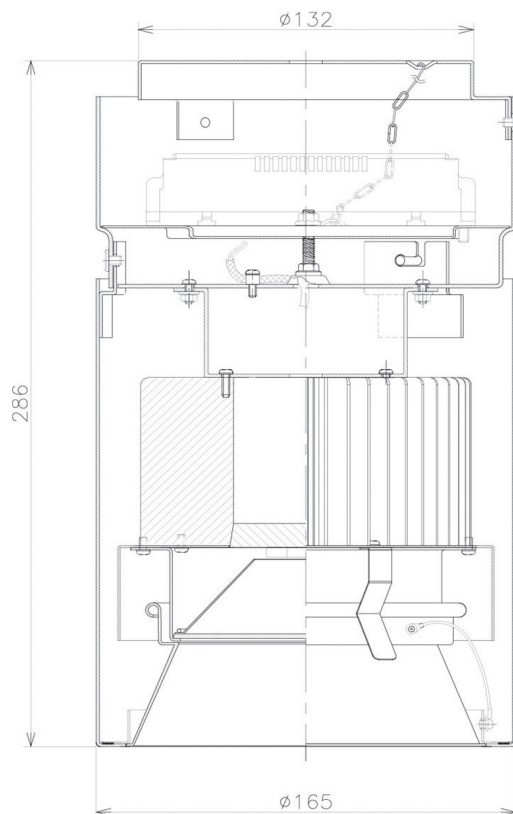

Item no. CD011-4260DW8540

Series Name: Ceiling Light

Dark Mirror Reflector

| | |
|------------------|-------------------------|
| Installation | Direct mount |
| Type | |
| Fixture wattage | 42.8W |
| Beam angle | 65 deg |
| Color Temp. | 4000K |
| CRI | Ra>85 |
| Luminous | 3424 lm |
| Body | Die-cast aluminum alloy |
| Body finish | White |
| Trim finish | White |
| Reflector finish | Dark Mirror |
| IP Rate | IP20 |
| Light source | COB module |
| Input Voltage | AC220~240V |
| Dimming Type | Non-Dimmable |
| Certificate | CE, CCC |
| Cut Hole | N/A |

| Weight | |
|--------|-------|
| 42.8W | 2.6kg |
| 36.0W | 2.4kg |
| 28.5W | 2.4kg |