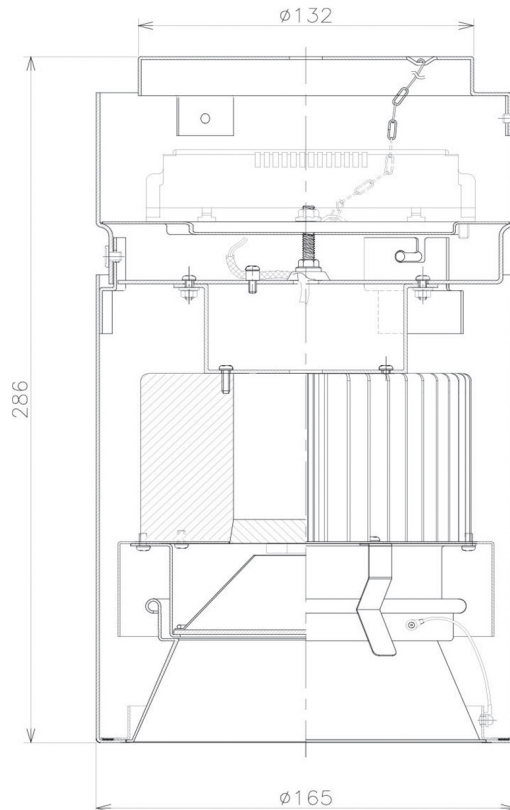

Item no. CD011-4260DW8540

Series Name: Ceiling Light

Dark Mirror Reflector

Installation	Direct mount
Type	Ceiling Light
Fixture wattage	42.8W
Beam angle	65 deg
Color Temp.	4000K
CRI	Ra>85
Luminous	3424 lm
Body	Die-cast aluminum alloy
Body finish	White
Trim finish	White
Reflector finish	Dark Mirror
IP Rate	IP20
Light source	COB module
Input Voltage	AC220~240V
Dimming Type	Non-Dimmable
Certificate	CE, CCC
Cut Hole	N/A

Weight	
42.8W	2.6kg
36.0W	2.4kg
28.5W	2.4kg