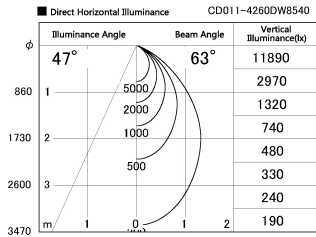

Item no. CD011-4260DW8540

Series Name: Ceiling Light

Dark Mirror Reflector

Installation	Direct mount
Type	Ceiling Light
Fixture wattage	42.8W
Beam angle	65 deg
Color Temp.	4000K
CRI	Ra>85
Luminous	3424 lm
Body	Die-cast aluminum alloy
Body finish	White
Trim finish	White
Reflector finish	Dark Mirror
IP Rate	IP20
Light source	COB module
Input Voltage	AC220~240V
Dimming Type	Non-Dimmable
Certificate	CE, CCC
Cut Hole	N/A

Weight	
42.8W	2.6kg
36.0W	2.4kg
28.5W	2.4kg