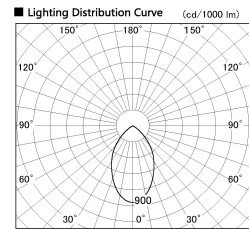

Item no. CD011-4260MW8527

Series Name: Ceiling Light

Installation	Direct mount
Type	
Fixture wattage	42.8W
Beam angle	65 deg
Color Temp.	2700K
CRI	Ra>85
Luminous	3369 lm
Body	Die-cast aluminum alloy
Body finish	White
Trim finish	White
Reflector finish	Mirror
IP Rate	IP20
Light source	COB module
Input Voltage	AC220~240V
Dimming Type	Non-Dimmable
Certificate	CE, CCC
Cut Hole	N/A

Weight	
42.8W	2.6kg
36.0W	2.4kg
28.5W	2.4kg