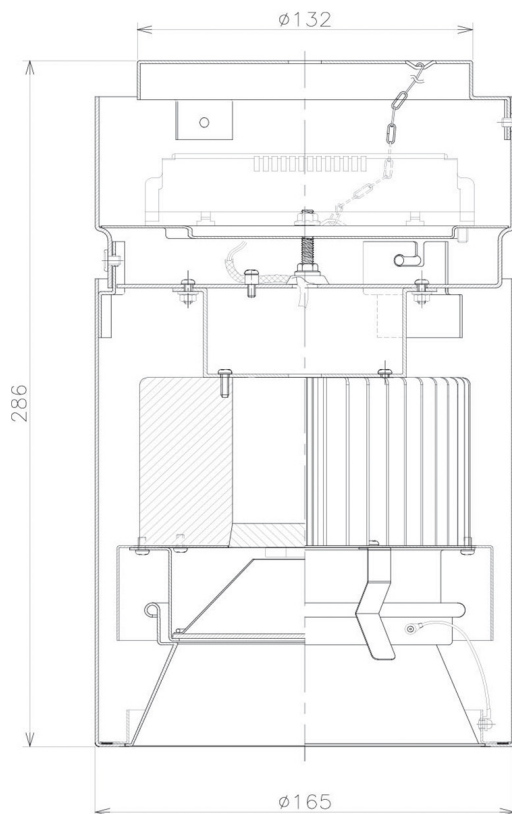

Item no. CD011-4260MW8527

Series Name: Ceiling Light

Installation	Direct mount
Type	Ceiling Light
Fixture wattage	42.8W
Beam angle	65 deg
Color Temp.	2700K
CRI	Ra>85
Luminous	3369 lm
Body	Die-cast aluminum alloy
Body finish	White
Trim finish	White
Reflector finish	Mirror
IP Rate	IP20
Light source	COB module
Input Voltage	AC220~240V
Dimming Type	Non-Dimmable
Certificate	CE, CCC
Cut Hole	N/A

Weight	
42.8W	2.6kg
36.0W	2.4kg
28.5W	2.4kg