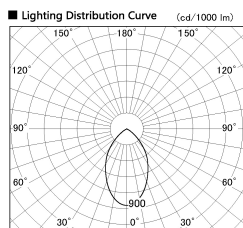

Item no. CD011-4260MW8527

Series Name: Ceiling Light

Installation	Direct mount
Type	Ceiling Light
Fixture wattage	42.8W
Beam angle	65 deg
Color Temp.	2700K
CRI	Ra>85
Luminous	3369 lm
Body	Die-cast aluminum alloy
Body finish	White
Trim finish	White
Reflector finish	Mirror
IP Rate	IP20
Light source	COB module
Input Voltage	AC220~240V
Dimming Type	Non-Dimmable
Certificate	CE, CCC
Cut Hole	N/A

Weight	
42.8W	2.6kg
36.0W	2.4kg
28.5W	2.4kg