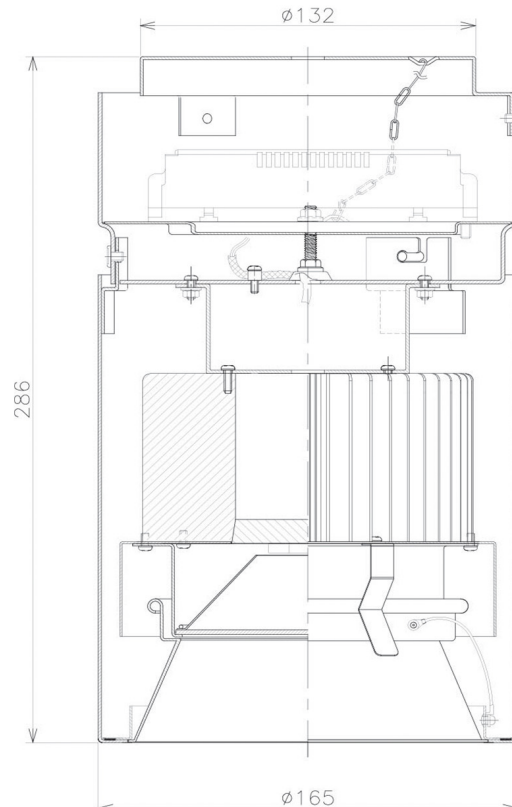

Item no. CD011-4260MW8527

Series Name: Ceiling Light

Installation	Direct mount
Type	
Fixture wattage	42.8W
Beam angle	65 deg
Color Temp.	2700K
CRI	Ra>85
Luminous	3369 lm
Body	Die-cast aluminum alloy
Body finish	White
Trim finish	White
Reflector finish	Mirror
IP Rate	IP20
Light source	COB module
Input Voltage	AC220~240V
Dimming Type	Non-Dimmable
Certificate	CE, CCC
Cut Hole	N/A

Weight	
42.8W	2.6kg
36.0W	2.4kg
28.5W	2.4kg