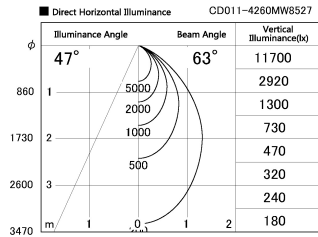

Item no. CD011-4260MW8527

Series Name: Ceiling Light

Installation	Direct mount
Type	
Fixture wattage	42.8W
Beam angle	65 deg
Color Temp.	2700K
CRI	Ra>85
Luminous	3369 lm
Body	Die-cast aluminum alloy
Body finish	White
Trim finish	White
Reflector finish	Mirror
IP Rate	IP20
Light source	COB module
Input Voltage	AC220~240V
Dimming Type	Non-Dimmable
Certificate	CE, CCC
Cut Hole	N/A

Weight	
42.8W	2.6kg
36.0W	2.4kg
28.5W	2.4kg