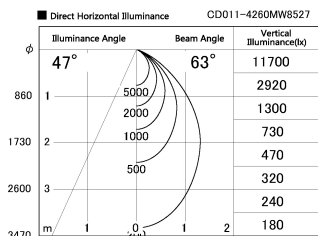

Item no. CD011-4260MW8527

Series Name: Ceiling Light

Installation	Direct mount
Type	Ceiling Light
Fixture wattage	42.8W
Beam angle	65 deg
Color Temp.	2700K
CRI	Ra>85
Luminous	3369 lm
Body	Die-cast aluminum alloy
Body finish	White
Trim finish	White
Reflector finish	Mirror
IP Rate	IP20
Light source	COB module
Input Voltage	AC220~240V
Dimming Type	Non-Dimmable
Certificate	CE, CCC
Cut Hole	N/A

Weight	
42.8W	2.6kg
36.0W	2.4kg
28.5W	2.4kg