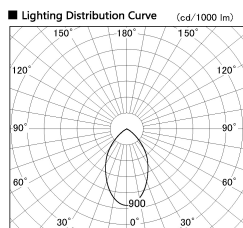

Item no. CD011-4260MW8530

Series Name: Ceiling Light

Installation	Direct mount
Type	
Fixture wattage	42.8W
Beam angle	65 deg
Color Temp.	3000K
CRI	Ra>85
Luminous	3513 lm
Body	Die-cast aluminum alloy
Body finish	White
Trim finish	White
Reflector finish	Mirror
IP Rate	IP20
Light source	COB module
Input Voltage	AC220~240V
Dimming Type	Non-Dimmable
Certificate	CE, CCC
Cut Hole	N/A

Weight	
42.8W	2.6kg
36.0W	2.4kg
28.5W	2.4kg