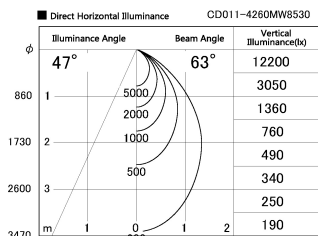

Item no. CD011-4260MW8530

Series Name: Ceiling Light

Installation	Direct mount
Type	
Fixture wattage	42.8W
Beam angle	65 deg
Color Temp.	3000K
CRI	Ra>85
Luminous	3513 lm
Body	Die-cast aluminum alloy
Body finish	White
Trim finish	White
Reflector finish	Mirror
IP Rate	IP20
Light source	COB module
Input Voltage	AC220~240V
Dimming Type	Non-Dimmable
Certificate	CE, CCC
Cut Hole	N/A

Weight	
42.8W	2.6kg
36.0W	2.4kg
28.5W	2.4kg