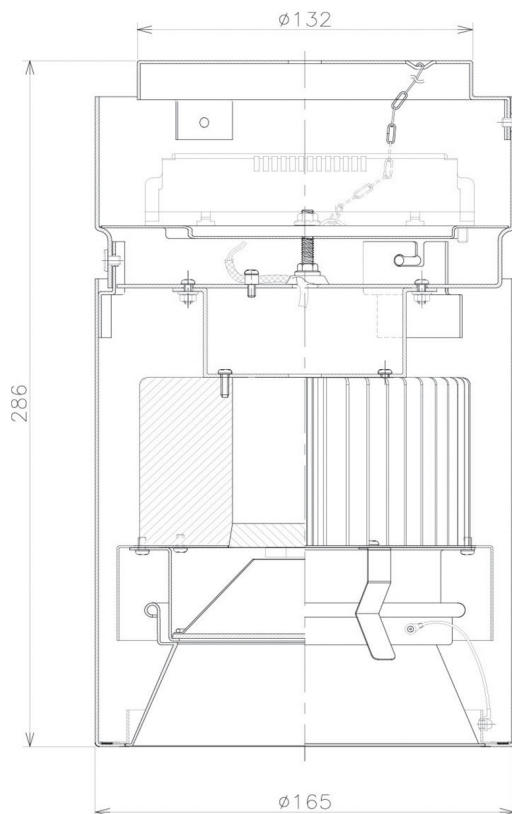

Item no. CD011-4260MW8530

Series Name: Ceiling Light

Installation	Direct mount
Type	
Fixture wattage	42.8W
Beam angle	65 deg
Color Temp.	3000K
CRI	Ra>85
Luminous	3513 lm
Body	Die-cast aluminum alloy
Body finish	White
Trim finish	White
Reflector finish	Mirror
IP Rate	IP20
Light source	COB module
Input Voltage	AC220~240V
Dimming Type	Non-Dimmable
Certificate	CE, CCC
Cut Hole	N/A

Weight	
42.8W	2.6kg
36.0W	2.4kg
28.5W	2.4kg