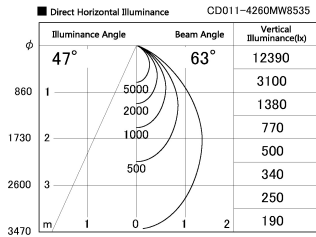

Item no. CD011-4260MW8535

Series Name: Ceiling Light

Installation	Direct mount
Type	Ceiling Light
Fixture wattage	42.8W
Beam angle	65 deg
Color Temp.	3500K
CRI	Ra>85
Luminous	3570 lm
Body	Die-cast aluminum alloy
Body finish	White
Trim finish	White
Reflector finish	Mirror
IP Rate	IP20
Light source	COB module
Input Voltage	AC220~240V
Dimming Type	Non-Dimmable
Certificate	CE, CCC
Cut Hole	N/A

Weight	
42.8W	2.6kg
36.0W	2.4kg
28.5W	2.4kg