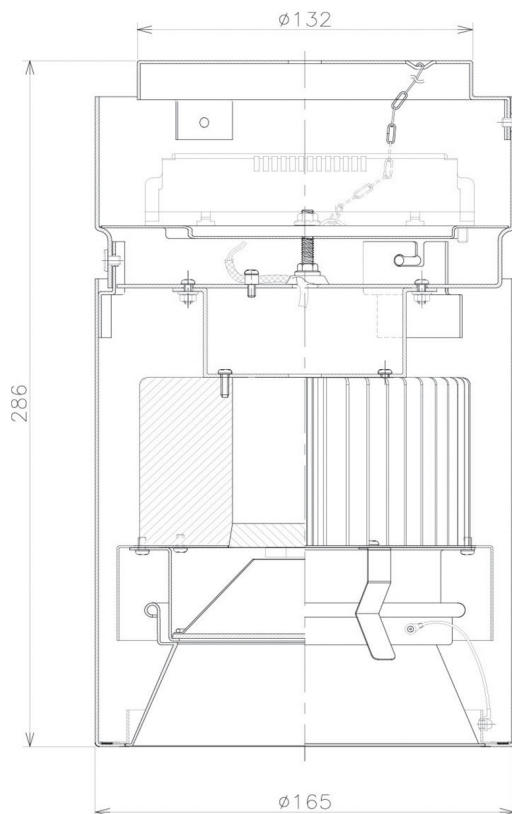

Item no. CD011-4260MW8535

Series Name: Ceiling Light

Installation	Direct mount
Type	
Fixture wattage	42.8W
Beam angle	65 deg
Color Temp.	3500K
CRI	Ra>85
Luminous	3570 lm
Body	Die-cast aluminum alloy
Body finish	White
Trim finish	White
Reflector finish	Mirror
IP Rate	IP20
Light source	COB module
Input Voltage	AC220~240V
Dimming Type	Non-Dimmable
Certificate	CE, CCC
Cut Hole	N/A

Weight	
42.8W	2.6kg
36.0W	2.4kg
28.5W	2.4kg