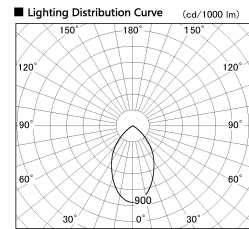

Item no. CD011-4260MW8535

Series Name: Ceiling Light

Installation	Direct mount
Type	Ceiling Light
Fixture wattage	42.8W
Beam angle	65 deg
Color Temp.	3500K
CRI	Ra>85
Luminous	3570 lm
Body	Die-cast aluminum alloy
Body finish	White
Trim finish	White
Reflector finish	Mirror
IP Rate	IP20
Light source	COB module
Input Voltage	AC220~240V
Dimming Type	Non-Dimmable
Certificate	CE, CCC
Cut Hole	N/A

Weight	
42.8W	2.6kg
36.0W	2.4kg
28.5W	2.4kg