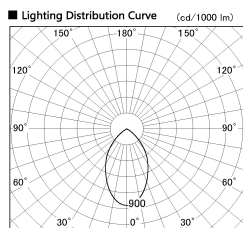

Item no. CD011-4260MW8535

Series Name: Ceiling Light

Installation	Direct mount
Type	
Fixture wattage	42.8W
Beam angle	65 deg
Color Temp.	3500K
CRI	Ra>85
Luminous	3570 lm
Body	Die-cast aluminum alloy
Body finish	White
Trim finish	White
Reflector finish	Mirror
IP Rate	IP20
Light source	COB module
Input Voltage	AC220~240V
Dimming Type	Non-Dimmable
Certificate	CE, CCC
Cut Hole	N/A

Weight	
42.8W	2.6kg
36.0W	2.4kg
28.5W	2.4kg