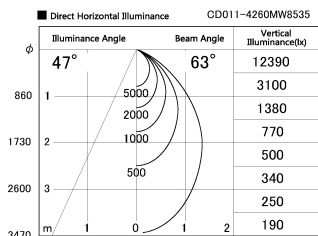

Item no. CD011-4260MW8535

Series Name: Ceiling Light

Installation	Direct mount
Type	
Fixture wattage	42.8W
Beam angle	65 deg
Color Temp.	3500K
CRI	Ra>85
Luminous	3570 lm
Body	Die-cast aluminum alloy
Body finish	White
Trim finish	White
Reflector finish	Mirror
IP Rate	IP20
Light source	COB module
Input Voltage	AC220~240V
Dimming Type	Non-Dimmable
Certificate	CE, CCC
Cut Hole	N/A

Weight	
42.8W	2.6kg
36.0W	2.4kg
28.5W	2.4kg