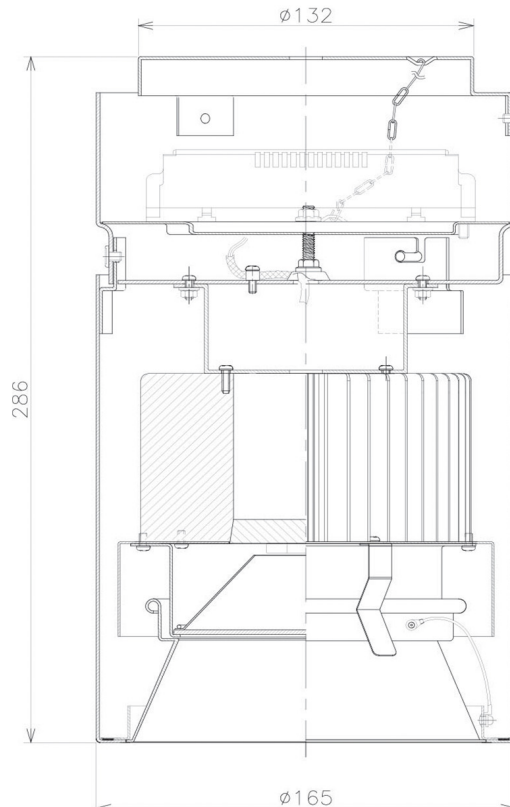

Item no. CD011-4260MW8535

Series Name: Ceiling Light

Installation	Direct mount
Type	Ceiling Light
Fixture wattage	42.8W
Beam angle	65 deg
Color Temp.	3500K
CRI	Ra>85
Luminous	3570 lm
Body	Die-cast aluminum alloy
Body finish	White
Trim finish	White
Reflector finish	Mirror
IP Rate	IP20
Light source	COB module
Input Voltage	AC220~240V
Dimming Type	Non-Dimmable
Certificate	CE, CCC
Cut Hole	N/A

Weight	
42.8W	2.6kg
36.0W	2.4kg
28.5W	2.4kg