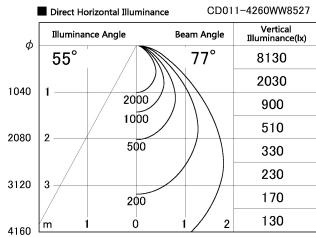

Item no. CD011-4260WW8527

Series Name: Ceiling Light

White Refractor

Installation	Direct mount
Type	
Fixture wattage	42.8W
Beam angle	75 deg
Color Temp.	2700K
CRI	Ra>85
Luminous	3197 lm
Body	Die-cast aluminum alloy
Body finish	White
Trim finish	White
Reflector finish	White
IP Rate	IP20
Light source	COB module
Input Voltage	AC220~240V
Dimming Type	Non-Dimmable
Certificate	CE, CCC
Cut Hole	N/A

Weight	
42.8W	2.6kg
36.0W	2.4kg
28.5W	2.4kg