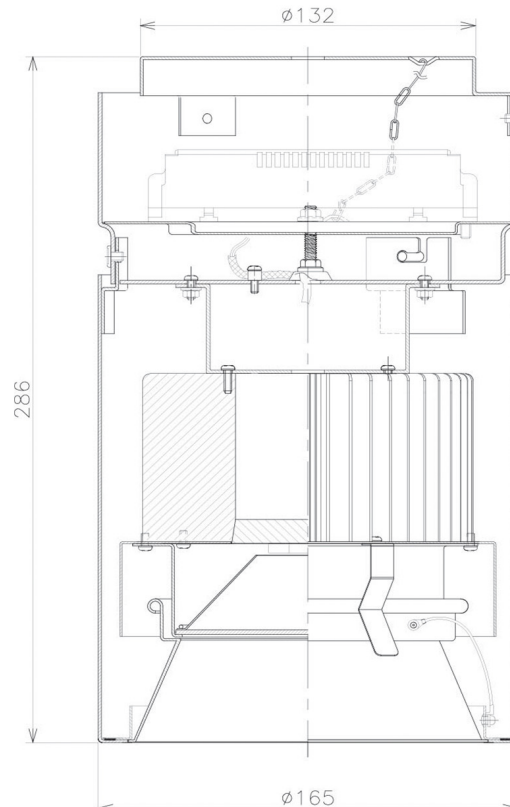

Item no. CD011-4260WW8527

Series Name: Ceiling Light

White Refractor

Installation	Direct mount
Type	
Fixture wattage	42.8W
Beam angle	75 deg
Color Temp.	2700K
CRI	Ra>85
Luminous	3197 lm
Body	Die-cast aluminum alloy
Body finish	White
Trim finish	White
Reflector finish	White
IP Rate	IP20
Light source	COB module
Input Voltage	AC220~240V
Dimming Type	Non-Dimmable
Certificate	CE, CCC
Cut Hole	N/A

Weight	
42.8W	2.6kg
36.0W	2.4kg
28.5W	2.4kg