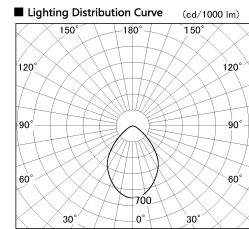

Item no. CD011-4260WW8527

Series Name: Ceiling Light

White Refractor

Installation	Direct mount
Type	
Fixture wattage	42.8W
Beam angle	75 deg
Color Temp.	2700K
CRI	Ra>85
Luminous	3197 lm
Body	Die-cast aluminum alloy
Body finish	White
Trim finish	White
Reflector finish	White
IP Rate	IP20
Light source	COB module
Input Voltage	AC220~240V
Dimming Type	Non-Dimmable
Certificate	CE, CCC
Cut Hole	N/A

Weight	
42.8W	2.6kg
36.0W	2.4kg
28.5W	2.4kg