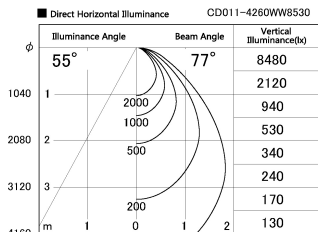

Item no. CD011-4260WW8530

Series Name: Ceiling Light

White Refrctor

Installation	Direct mount
Type	
Fixture wattage	42.8W
Beam angle	75 deg
Color Temp.	3000K
CRI	Ra>85
Luminous	3334 lm
Body	Die-cast aluminum alloy
Body finish	White
Trim finish	White
Reflector finish	White
IP Rate	IP20
Light source	COB module
Input Voltage	AC220~240V
Dimming Type	Non-Dimmable
Certificate	CE, CCC
Cut Hole	N/A

Weight	
42.8W	2.6kg
36.0W	2.4kg
28.5W	2.4kg