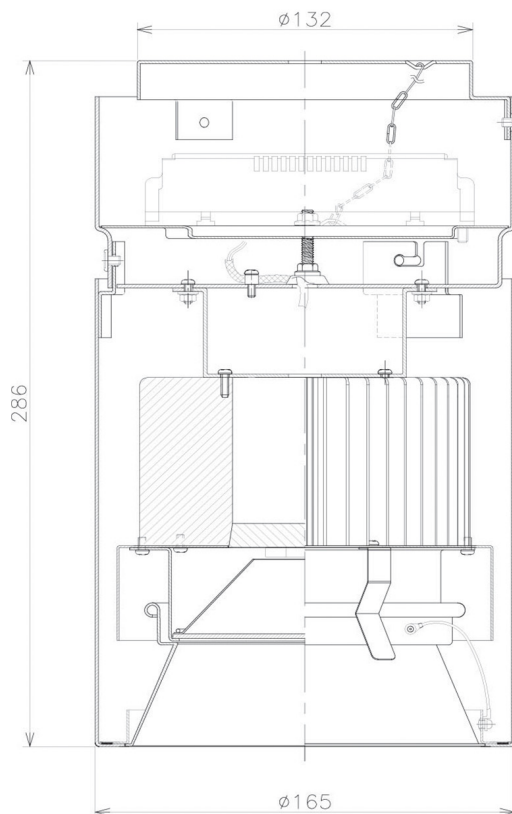

Item no. CD011-4260WW8530

Series Name: Ceiling Light

White Refrctor

Installation	Direct mount
Type	
Fixture wattage	42.8W
Beam angle	75 deg
Color Temp.	3000K
CRI	Ra>85
Luminous	3334 lm
Body	Die-cast aluminum alloy
Body finish	White
Trim finish	White
Reflector finish	White
IP Rate	IP20
Light source	COB module
Input Voltage	AC220~240V
Dimming Type	Non-Dimmable
Certificate	CE, CCC
Cut Hole	N/A

Weight	
42.8W	2.6kg
36.0W	2.4kg
28.5W	2.4kg