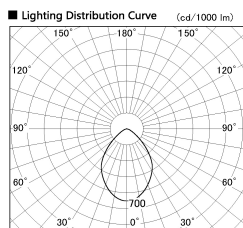

Item no. CD011-4260WW8530

Series Name: Ceiling Light

White Refrctor

Installation	Direct mount
Type	
Fixture wattage	42.8W
Beam angle	75 deg
Color Temp.	3000K
CRI	Ra>85
Luminous	3334 lm
Body	Die-cast aluminum alloy
Body finish	White
Trim finish	White
Reflector finish	White
IP Rate	IP20
Light source	COB module
Input Voltage	AC220~240V
Dimming Type	Non-Dimmable
Certificate	CE, CCC
Cut Hole	N/A

Weight	
42.8W	2.6kg
36.0W	2.4kg
28.5W	2.4kg