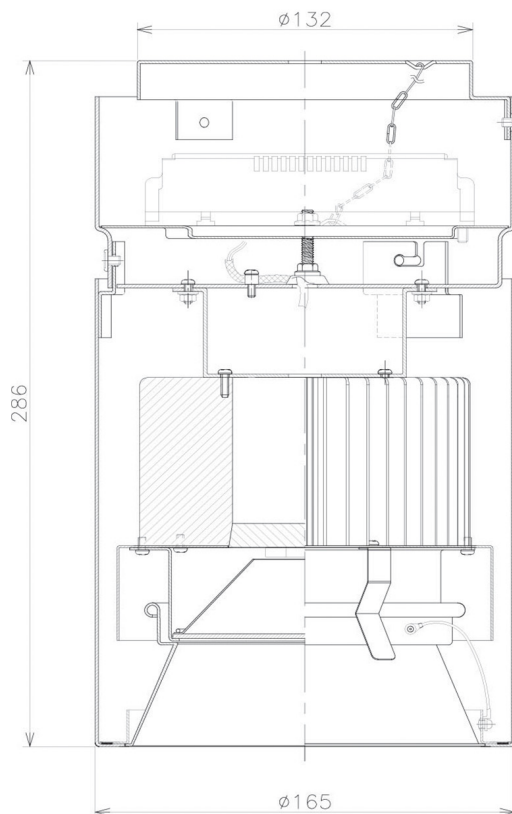

Item no. CD011-4260WW8535

Series Name: Ceiling Light

White Refractor

Installation	Direct mount
Type	Ceiling Light
Fixture wattage	42.8W
Beam angle	75 deg
Color Temp.	3500K
CRI	Ra>85
Luminous	3388 lm
Body	Die-cast aluminum alloy
Body finish	White
Trim finish	White
Reflector finish	White
IP Rate	IP20
Light source	COB module
Input Voltage	AC220~240V
Dimming Type	Non-Dimmable
Certificate	CE, CCC
Cut Hole	N/A

Weight	
42.8W	2.6kg
36.0W	2.4kg
28.5W	2.4kg