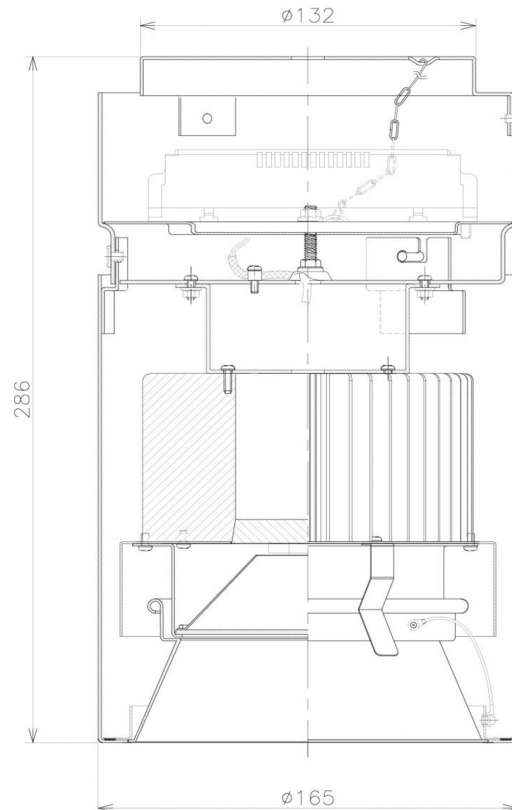

Item no. CD011-4260WW8535

Series Name: Ceiling Light

White Refractor

Installation	Direct mount
Type	
Fixture wattage	42.8W
Beam angle	75 deg
Color Temp.	3500K
CRI	Ra>85
Luminous	3388 lm
Body	Die-cast aluminum alloy
Body finish	White
Trim finish	White
Reflector finish	White
IP Rate	IP20
Light source	COB module
Input Voltage	AC220~240V
Dimming Type	Non-Dimmable
Certificate	CE, CCC
Cut Hole	N/A

Weight	
42.8W	2.6kg
36.0W	2.4kg
28.5W	2.4kg