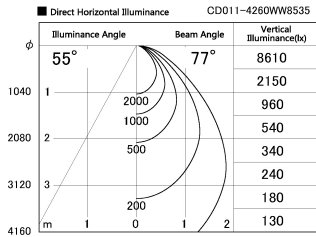

Item no. CD011-4260WW8535

Series Name: Ceiling Light

White Refractor

Installation	Direct mount
Type	
Fixture wattage	42.8W
Beam angle	75 deg
Color Temp.	3500K
CRI	Ra>85
Luminous	3388 lm
Body	Die-cast aluminum alloy
Body finish	White
Trim finish	White
Reflector finish	White
IP Rate	IP20
Light source	COB module
Input Voltage	AC220~240V
Dimming Type	Non-Dimmable
Certificate	CE, CCC
Cut Hole	N/A

Weight	
42.8W	2.6kg
36.0W	2.4kg
28.5W	2.4kg