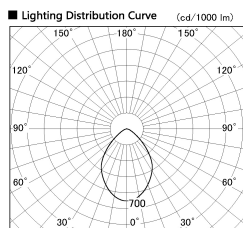

Item no. CD011-4260WW8535

Series Name: Ceiling Light

White Refractor

Installation	Direct mount
Type	Ceiling Light
Fixture wattage	42.8W
Beam angle	75 deg
Color Temp.	3500K
CRI	Ra>85
Luminous	3388 lm
Body	Die-cast aluminum alloy
Body finish	White
Trim finish	White
Reflector finish	White
IP Rate	IP20
Light source	COB module
Input Voltage	AC220~240V
Dimming Type	Non-Dimmable
Certificate	CE, CCC
Cut Hole	N/A

Weight	
42.8W	2.6kg
36.0W	2.4kg
28.5W	2.4kg