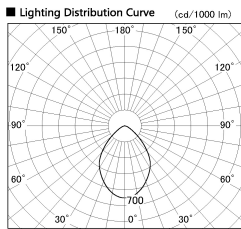

Item no. CD011-4260WW8535

Series Name: Ceiling Light

White Refractor

Installation	Direct mount
Type	
Fixture wattage	42.8W
Beam angle	75 deg
Color Temp.	3500K
CRI	Ra>85
Luminous	3388 lm
Body	Die-cast aluminum alloy
Body finish	White
Trim finish	White
Reflector finish	White
IP Rate	IP20
Light source	COB module
Input Voltage	AC220~240V
Dimming Type	Non-Dimmable
Certificate	CE, CCC
Cut Hole	N/A

Weight	
42.8W	2.6kg
36.0W	2.4kg
28.5W	2.4kg