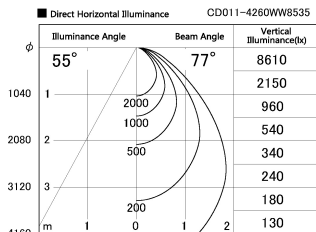

Item no. CD011-4260WW8535

Series Name: Ceiling Light

White Refractor

Installation	Direct mount
Type	Ceiling Light
Fixture wattage	42.8W
Beam angle	75 deg
Color Temp.	3500K
CRI	Ra>85
Luminous	3388 lm
Body	Die-cast aluminum alloy
Body finish	White
Trim finish	White
Reflector finish	White
IP Rate	IP20
Light source	COB module
Input Voltage	AC220~240V
Dimming Type	Non-Dimmable
Certificate	CE, CCC
Cut Hole	N/A

Weight	
42.8W	2.6kg
36.0W	2.4kg
28.5W	2.4kg