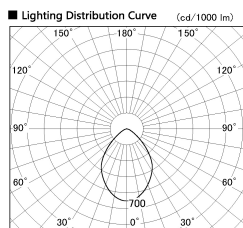

Item no. CD011-4260WW8540

Series Name: Ceiling Light

White Refractor

Installation	Direct mount
Type	
Fixture wattage	42.8W
Beam angle	75 deg
Color Temp.	4000K
CRI	Ra>85
Luminous	3420 lm
Body	Die-cast aluminum alloy
Body finish	White
Trim finish	White
Reflector finish	White
IP Rate	IP20
Light source	COB module
Input Voltage	AC220~240V
Dimming Type	Non-Dimmable
Certificate	CE, CCC
Cut Hole	N/A

Weight	
42.8W	2.6kg
36.0W	2.4kg
28.5W	2.4kg