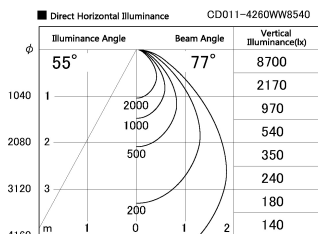

Item no. CD011-4260WW8540

Series Name: Ceiling Light

White Refractor

Installation	Direct mount
Type	Ceiling Light
Fixture wattage	42.8W
Beam angle	75 deg
Color Temp.	4000K
CRI	Ra>85
Luminous	3420 lm
Body	Die-cast aluminum alloy
Body finish	White
Trim finish	White
Reflector finish	White
IP Rate	IP20
Light source	COB module
Input Voltage	AC220~240V
Dimming Type	Non-Dimmable
Certificate	CE, CCC
Cut Hole	N/A

Weight	
42.8W	2.6kg
36.0W	2.4kg
28.5W	2.4kg