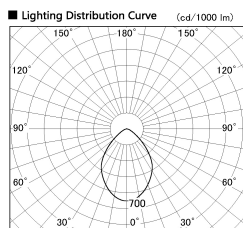

Item no. CD011-4260WW8540

Series Name: Ceiling Light

White Refractor

Installation	Direct mount
Type	Ceiling Light
Fixture wattage	42.8W
Beam angle	75 deg
Color Temp.	4000K
CRI	Ra>85
Luminous	3420 lm
Body	Die-cast aluminum alloy
Body finish	White
Trim finish	White
Reflector finish	White
IP Rate	IP20
Light source	COB module
Input Voltage	AC220~240V
Dimming Type	Non-Dimmable
Certificate	CE, CCC
Cut Hole	N/A

Weight	
42.8W	2.6kg
36.0W	2.4kg
28.5W	2.4kg