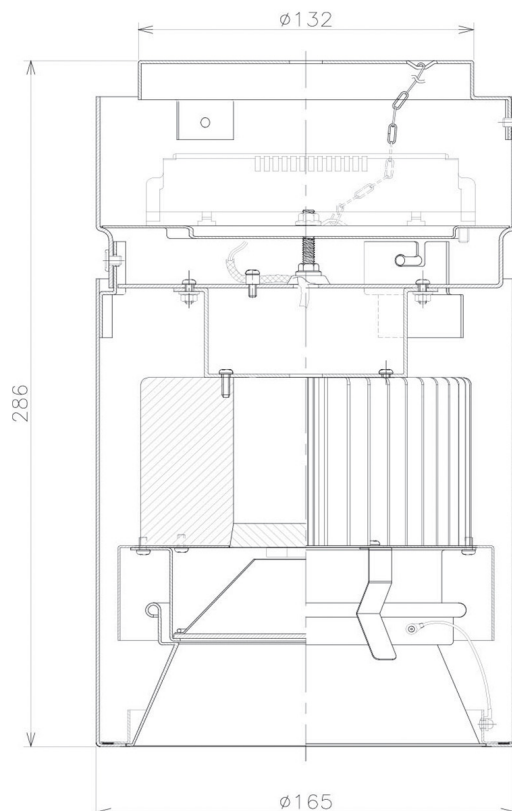

Item no. CD011-4260WW8540

Series Name: Ceiling Light

White Refractor

Installation	Direct mount
Type	
Fixture wattage	42.8W
Beam angle	75 deg
Color Temp.	4000K
CRI	Ra>85
Luminous	3420 lm
Body	Die-cast aluminum alloy
Body finish	White
Trim finish	White
Reflector finish	White
IP Rate	IP20
Light source	COB module
Input Voltage	AC220~240V
Dimming Type	Non-Dimmable
Certificate	CE, CCC
Cut Hole	N/A

Weight	
42.8W	2.6kg
36.0W	2.4kg
28.5W	2.4kg