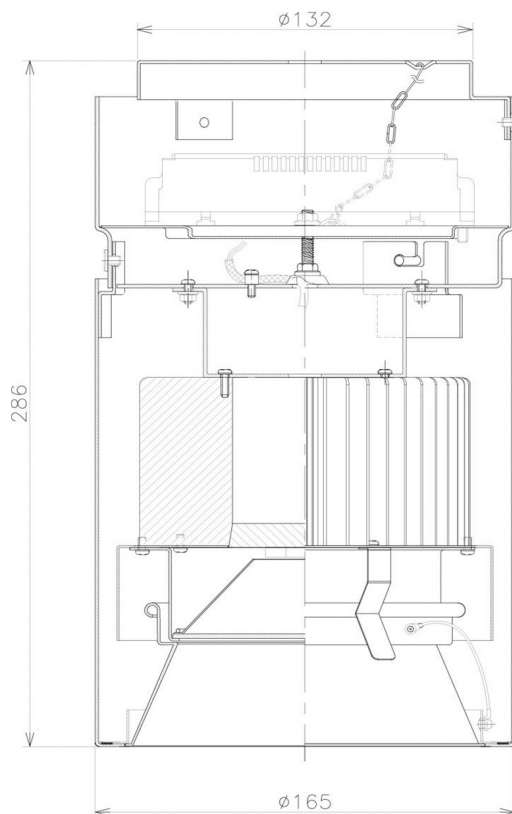

Item no. CD011-4260WW8540

Series Name: Ceiling Light

White Refractor

Installation	Direct mount
Type	Ceiling Light
Fixture wattage	42.8W
Beam angle	75 deg
Color Temp.	4000K
CRI	Ra>85
Luminous	3420 lm
Body	Die-cast aluminum alloy
Body finish	White
Trim finish	White
Reflector finish	White
IP Rate	IP20
Light source	COB module
Input Voltage	AC220~240V
Dimming Type	Non-Dimmable
Certificate	CE, CCC
Cut Hole	N/A

Weight	
42.8W	2.6kg
36.0W	2.4kg
28.5W	2.4kg