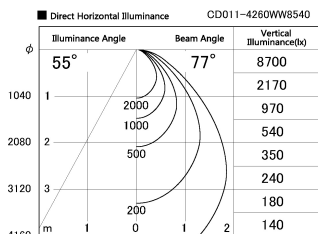

Item no. CD011-4260WW8540

Series Name: Ceiling Light

White Refractor

Installation	Direct mount
Type	
Fixture wattage	42.8W
Beam angle	75 deg
Color Temp.	4000K
CRI	Ra>85
Luminous	3420 lm
Body	Die-cast aluminum alloy
Body finish	White
Trim finish	White
Reflector finish	White
IP Rate	IP20
Light source	COB module
Input Voltage	AC220~240V
Dimming Type	Non-Dimmable
Certificate	CE, CCC
Cut Hole	N/A

Weight	
42.8W	2.6kg
36.0W	2.4kg
28.5W	2.4kg