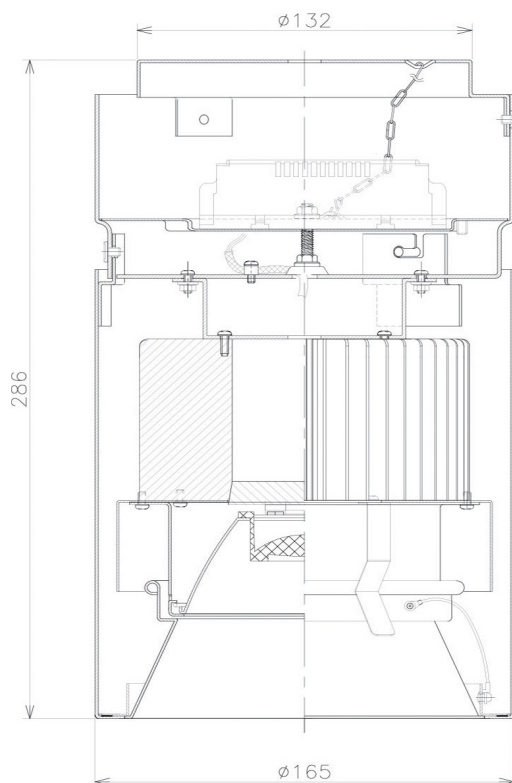

Item no. CD011-2815DB8527

Series Name: Ceiling Light

Dark Mirror Reflector

Installation	Direct mount
Type	Ceiling Light
Fixture wattage	28.5W
Beam angle	10 deg
Color Temp.	2700K
CRI	Ra>85
Luminous	2000 lm
Body	Die-cast aluminum alloy
Body finish	Black
Trim finish	Black
Reflector finish	Dark Mirror
IP Rate	IP20
Light source	COB module
Input Voltage	AC220~240V
Dimming Type	Non-Dimmable
Certificate	CE, CCC
Cut Hole	N/A

Weight	
42.8W	2.6kg
36.0W	2.4kg
28.5W	2.4kg