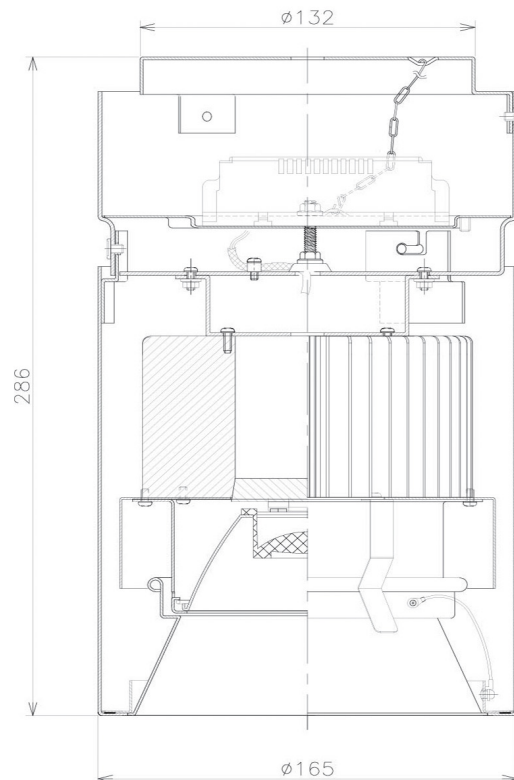

Item no. CD011-2815DB8527

Series Name: Ceiling Light

Dark Mirror Reflector

Installation	Direct mount
Type	
Fixture wattage	28.5W
Beam angle	10 deg
Color Temp.	2700K
CRI	Ra>85
Luminous	2000 lm
Body	Die-cast aluminum alloy
Body finish	Black
Trim finish	Black
Reflector finish	Dark Mirror
IP Rate	IP20
Light source	COB module
Input Voltage	AC220~240V
Dimming Type	Non-Dimmable
Certificate	CE, CCC
Cut Hole	N/A

Weight	
42.8W	2.6kg
36.0W	2.4kg
28.5W	2.4kg