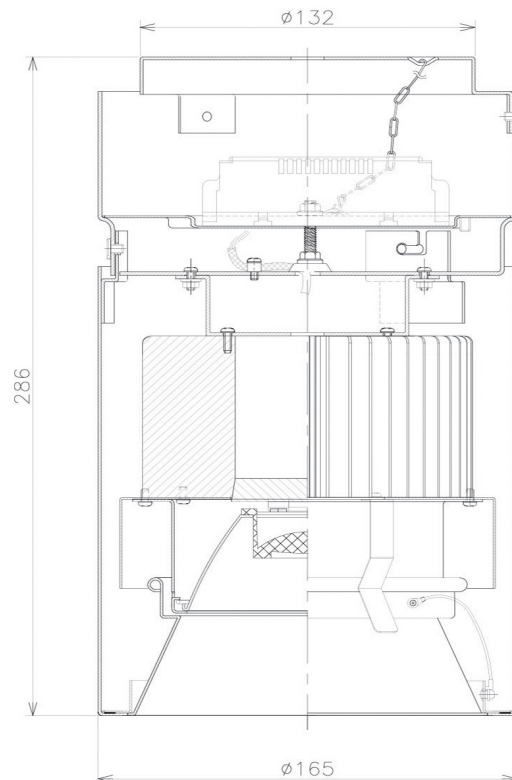

Item no. CD011-2815DB8530

Series Name: Ceiling Light

Installation	Direct mount
Type	
Fixture wattage	28.5W
Beam angle	10 deg
Color Temp.	3000K
CRI	Ra>85
Luminous	2085 lm
Body	Die-cast aluminum alloy
Body finish	Black
Trim finish	Black
Reflector finish	Dark Mirror
IP Rate	IP20
Light source	COB module
Input Voltage	AC220~240V
Dimming Type	Non-Dimmable
Certificate	CE, CCC
Cut Hole	N/A

Weight	
42.8W	2.6kg
36.0W	2.4kg
28.5W	2.4kg