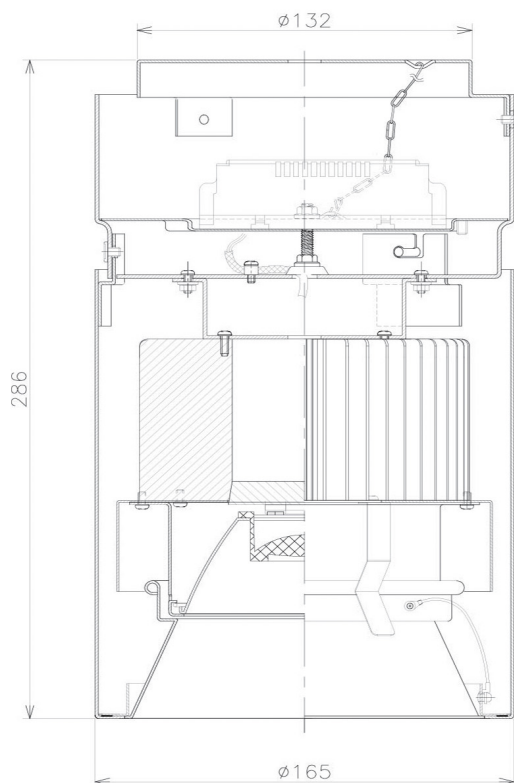

Item no. CD011-2815DB8530

Series Name: Ceiling Light

Dark Mirror Reflector

Installation	Direct mount
Type	Ceiling Light
Fixture wattage	28.5W
Beam angle	10 deg
Color Temp.	3000K
CRI	Ra>85
Luminous	2085 lm
Body	Die-cast aluminum alloy
Body finish	Black
Trim finish	Black
Reflector finish	Dark Mirror
IP Rate	IP20
Light source	COB module
Input Voltage	AC220~240V
Dimming Type	Non-Dimmable
Certificate	CE, CCC
Cut Hole	N/A

Weight	
42.8W	2.6kg
36.0W	2.4kg
28.5W	2.4kg