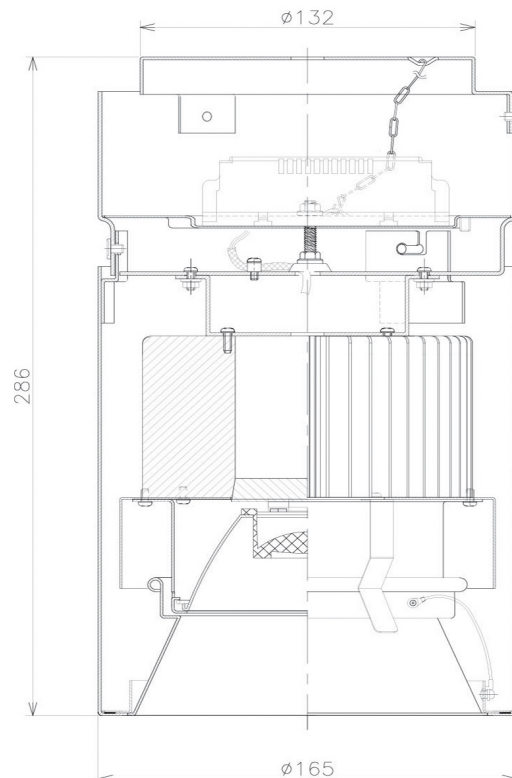

Item no. CD011-2815DB8535

Series Name: Ceiling Light

Dark Mirror Reflector

Installation	Direct mount
Type	
Fixture wattage	28.5W
Beam angle	10 deg
Color Temp.	3500K
CRI	Ra>85
Luminous	2119 lm
Body	Die-cast aluminum alloy
Body finish	Black
Trim finish	Black
Reflector finish	Dark Mirror
IP Rate	IP20
Light source	COB module
Input Voltage	AC220~240V
Dimming Type	Non-Dimmable
Certificate	CE, CCC
Cut Hole	N/A

Weight	
42.8W	2.6kg
36.0W	2.4kg
28.5W	2.4kg