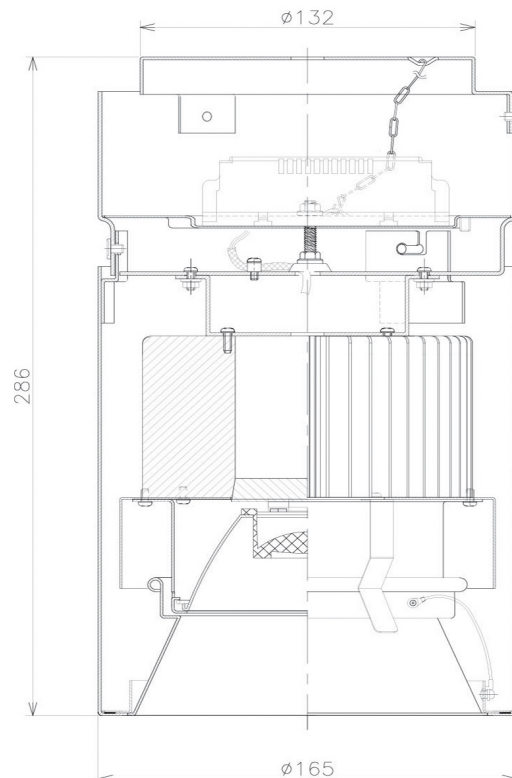

Item no. CD011-2815DB8540

Series Name: Ceiling Light

Dark Mirror Reflector

Installation	Direct mount
Type	
Fixture wattage	28.5W
Beam angle	10 deg
Color Temp.	4000K
CRI	Ra>85
Luminous	2139 lm
Body	Die-cast aluminum alloy
Body finish	Black
Trim finish	Black
Reflector finish	Dark Mirror
IP Rate	IP20
Light source	COB module
Input Voltage	AC220~240V
Dimming Type	Non-Dimmable
Certificate	CE, CCC
Cut Hole	N/A

Weight	
42.8W	2.6kg
36.0W	2.4kg
28.5W	2.4kg