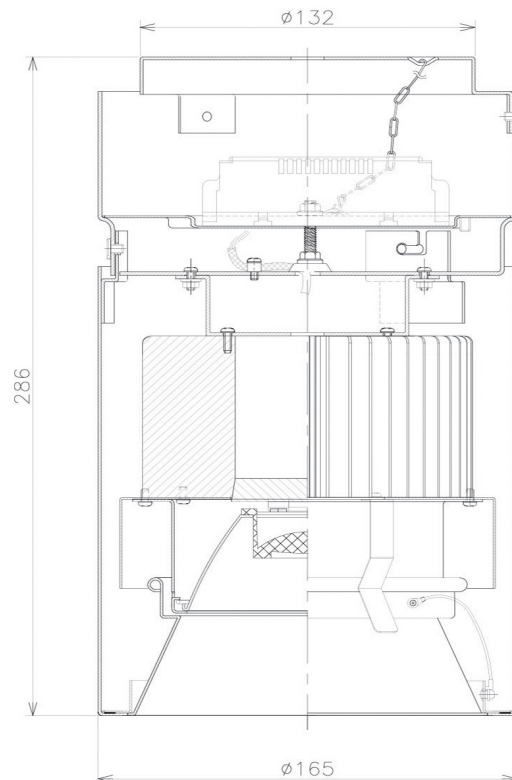

Item no. CD011-2815MB8527

Series Name: Ceiling Light

Installation	Direct mount
Type	
Fixture wattage	28.5W
Beam angle	10 deg
Color Temp.	2700K
CRI	Ra>85
Luminous	2105 lm
Body	Die-cast aluminum alloy
Body finish	Black
Trim finish	Black
Reflector finish	Mirror
IP Rate	IP20
Light source	COB module
Input Voltage	AC220~240V
Dimming Type	Non-Dimmable
Certificate	CE, CCC
Cut Hole	N/A

Weight	
42.8W	2.6kg
36.0W	2.4kg
28.5W	2.4kg