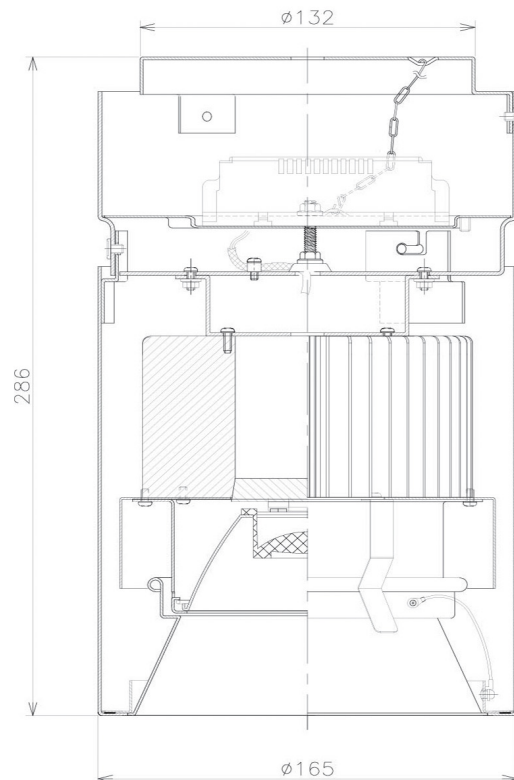

Item no. CD011-2815MB8527

Series Name: Ceiling Light

Installation	Direct mount
Type	Ceiling Light
Fixture wattage	28.5W
Beam angle	10 deg
Color Temp.	2700K
CRI	Ra>85
Luminous	2105 lm
Body	Die-cast aluminum alloy
Body finish	Black
Trim finish	Black
Reflector finish	Mirror
IP Rate	IP20
Light source	COB module
Input Voltage	AC220~240V
Dimming Type	Non-Dimmable
Certificate	CE, CCC
Cut Hole	N/A

Weight	
42.8W	2.6kg
36.0W	2.4kg
28.5W	2.4kg