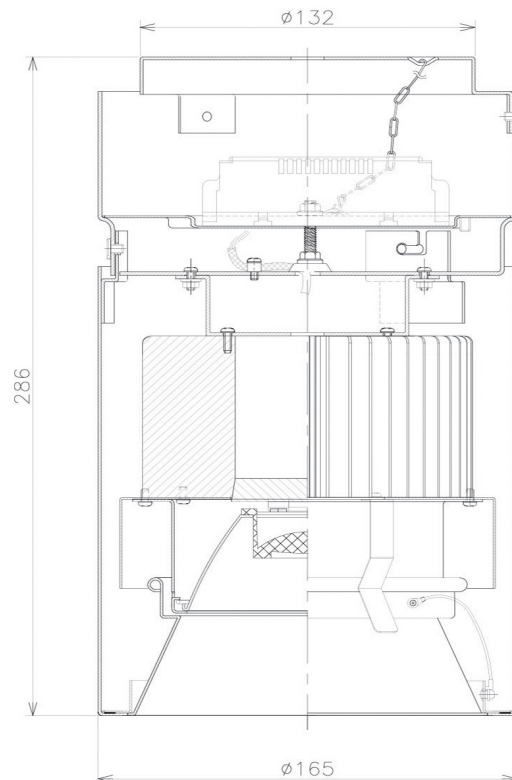

Item no. CD011-2815MB8530

Series Name: Ceiling Light

Installation	Direct mount
Type	
Fixture wattage	28.5W
Beam angle	10 deg
Color Temp.	3000K
CRI	Ra>85
Luminous	2195 lm
Body	Die-cast aluminum alloy
Body finish	Black
Trim finish	Black
Reflector finish	Mirror
IP Rate	IP20
Light source	COB module
Input Voltage	AC220~240V
Dimming Type	Non-Dimmable
Certificate	CE, CCC
Cut Hole	N/A

Weight	
42.8W	2.6kg
36.0W	2.4kg
28.5W	2.4kg