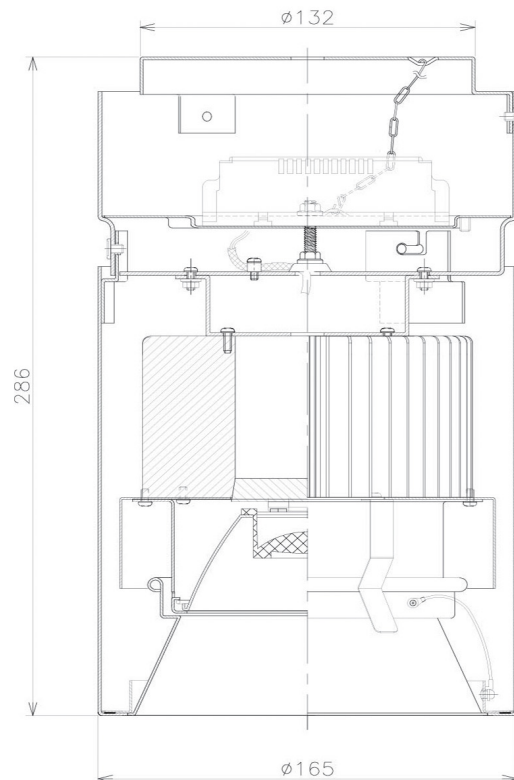

Item no. CD011-2815MB8535

Series Name: Ceiling Light

Installation	Direct mount
Type	Ceiling Light
Fixture wattage	28.5W
Beam angle	10 deg
Color Temp.	3500K
CRI	Ra>85
Luminous	2230 lm
Body	Die-cast aluminum alloy
Body finish	Black
Trim finish	Black
Reflector finish	Mirror
IP Rate	IP20
Light source	COB module
Input Voltage	AC220~240V
Dimming Type	Non-Dimmable
Certificate	CE, CCC
Cut Hole	N/A

Weight	
42.8W	2.6kg
36.0W	2.4kg
28.5W	2.4kg