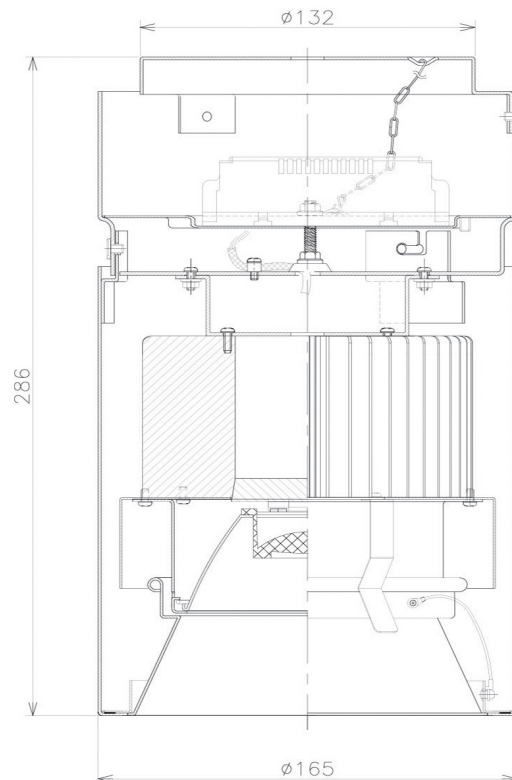

Item no. CD011-2815MB8540

Series Name: Ceiling Light

Installation	Direct mount
Type	
Fixture wattage	28.5W
Beam angle	10 deg
Color Temp.	4000K
CRI	Ra>85
Luminous	2252 lm
Body	Die-cast aluminum alloy
Body finish	Black
Trim finish	Black
Reflector finish	Mirror
IP Rate	IP20
Light source	COB module
Input Voltage	AC220~240V
Dimming Type	Non-Dimmable
Certificate	CE, CCC
Cut Hole	N/A

Weight	
42.8W	2.6kg
36.0W	2.4kg
28.5W	2.4kg