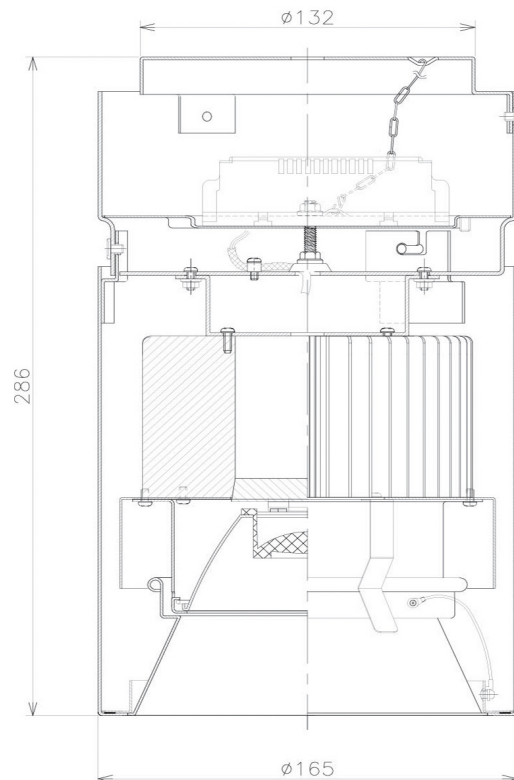

Item no. CD011-2815MB8540

Series Name: Ceiling Light

Installation	Direct mount
Type	
Fixture wattage	28.5W
Beam angle	10 deg
Color Temp.	4000K
CRI	Ra>85
Luminous	2252 lm
Body	Die-cast aluminum alloy
Body finish	Black
Trim finish	Black
Reflector finish	Mirror
IP Rate	IP20
Light source	COB module
Input Voltage	AC220~240V
Dimming Type	Non-Dimmable
Certificate	CE, CCC
Cut Hole	N/A

Weight	
42.8W	2.6kg
36.0W	2.4kg
28.5W	2.4kg