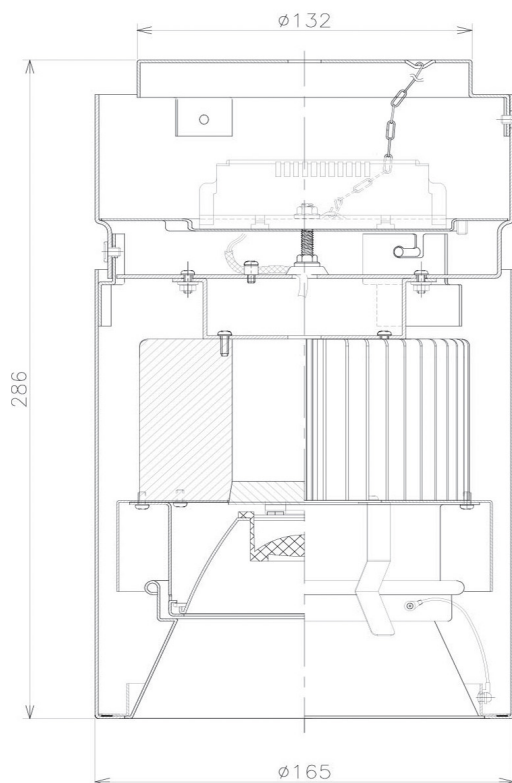

Item no. CD011-2815MB8540

Series Name: Ceiling Light

Installation	Direct mount
Type	Ceiling Light
Fixture wattage	28.5W
Beam angle	10 deg
Color Temp.	4000K
CRI	Ra>85
Luminous	2252 lm
Body	Die-cast aluminum alloy
Body finish	Black
Trim finish	Black
Reflector finish	Mirror
IP Rate	IP20
Light source	COB module
Input Voltage	AC220~240V
Dimming Type	Non-Dimmable
Certificate	CE, CCC
Cut Hole	N/A

Weight	
42.8W	2.6kg
36.0W	2.4kg
28.5W	2.4kg