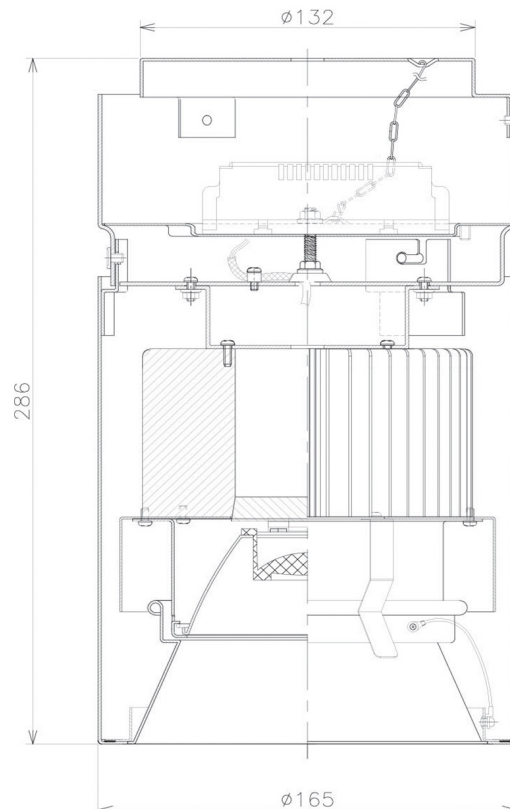

Item no. CD011-2820DB8527

Series Name: Ceiling Light

Dark Mirror Reflector

Installation	Direct mount
Type	
Fixture wattage	28.5W
Beam angle	15 deg
Color Temp.	2700K
CRI	Ra>85
Luminous	1934 lm
Body	Die-cast aluminum alloy
Body finish	Black
Trim finish	Black
Reflector finish	Dark Mirror
IP Rate	IP20
Light source	COB module
Input Voltage	AC220~240V
Dimming Type	Non-Dimmable
Certificate	CE, CCC
Cut Hole	N/A

Weight	
42.8W	2.6kg
36.0W	2.4kg
28.5W	2.4kg