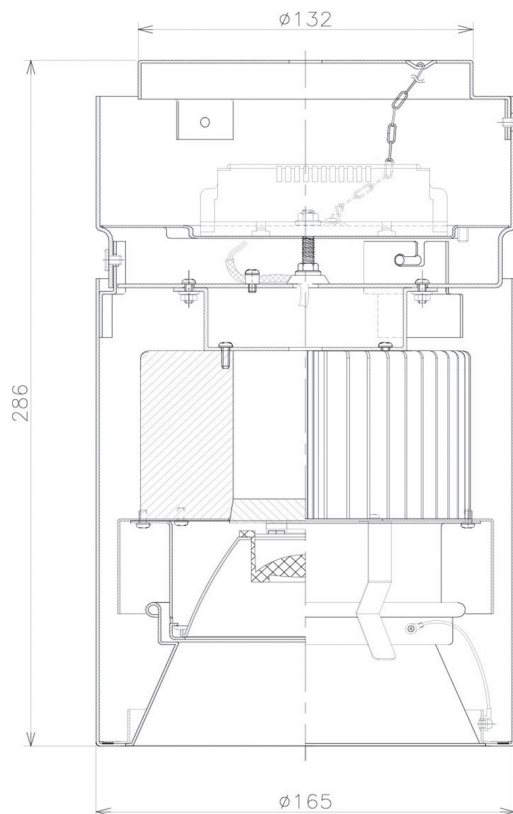

Item no. CD011-2820DB8527

Series Name: Ceiling Light

Dark Mirror Reflector

Installation	Direct mount
Type	Ceiling Light
Fixture wattage	28.5W
Beam angle	15 deg
Color Temp.	2700K
CRI	Ra>85
Luminous	1934 lm
Body	Die-cast aluminum alloy
Body finish	Black
Trim finish	Black
Reflector finish	Dark Mirror
IP Rate	IP20
Light source	COB module
Input Voltage	AC220~240V
Dimming Type	Non-Dimmable
Certificate	CE, CCC
Cut Hole	N/A

Weight	
42.8W	2.6kg
36.0W	2.4kg
28.5W	2.4kg