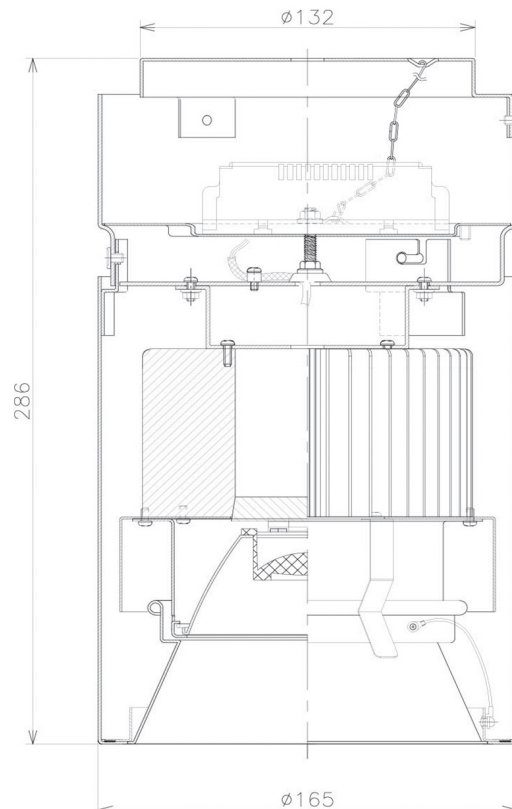

Item no. CD011-2820DB8530

Series Name: Ceiling Light

Dark Mirror Reflector

Installation	Direct mount
Type	Ceiling Light
Fixture wattage	28.5W
Beam angle	15 deg
Color Temp.	3000K
CRI	Ra>85
Luminous	2017 lm
Body	Die-cast aluminum alloy
Body finish	Black
Trim finish	Black
Reflector finish	Dark Mirror
IP Rate	IP20
Light source	COB module
Input Voltage	AC220~240V
Dimming Type	Non-Dimmable
Certificate	CE, CCC
Cut Hole	N/A

Weight	
42.8W	2.6kg
36.0W	2.4kg
28.5W	2.4kg