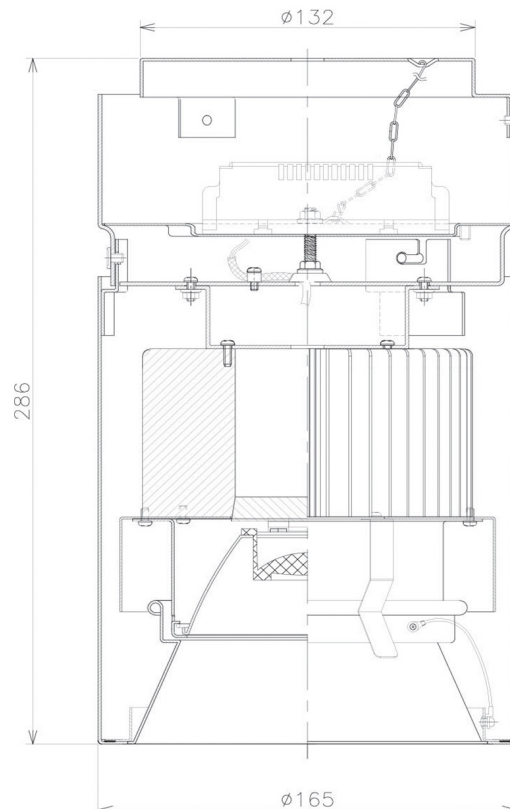

Item no. CD011-2820DB8530

Series Name: Ceiling Light

Dark Mirror Reflector

Installation	Direct mount
Type	
Fixture wattage	28.5W
Beam angle	15 deg
Color Temp.	3000K
CRI	Ra>85
Luminous	2017 lm
Body	Die-cast aluminum alloy
Body finish	Black
Trim finish	Black
Reflector finish	Dark Mirror
IP Rate	IP20
Light source	COB module
Input Voltage	AC220~240V
Dimming Type	Non-Dimmable
Certificate	CE, CCC
Cut Hole	N/A

Weight	
42.8W	2.6kg
36.0W	2.4kg
28.5W	2.4kg