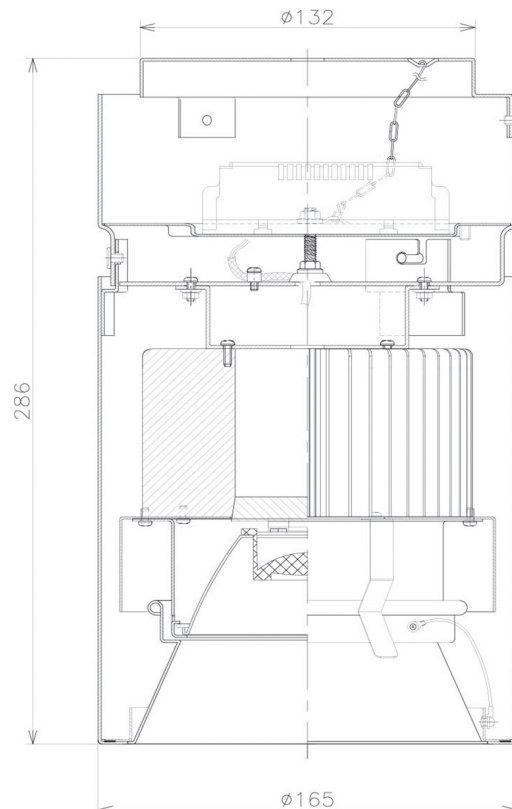

Item no. CD011-2820DB8535

Series Name: Ceiling Light

Dark Mirror Reflector

Installation	Direct mount
Type	Ceiling Light
Fixture wattage	28.5W
Beam angle	15 deg
Color Temp.	3500K
CRI	Ra>85
Luminous	2049 lm
Body	Die-cast aluminum alloy
Body finish	Black
Trim finish	Black
Reflector finish	Dark Mirror
IP Rate	IP20
Light source	COB module
Input Voltage	AC220~240V
Dimming Type	Non-Dimmable
Certificate	CE, CCC
Cut Hole	N/A

Weight	
42.8W	2.6kg
36.0W	2.4kg
28.5W	2.4kg