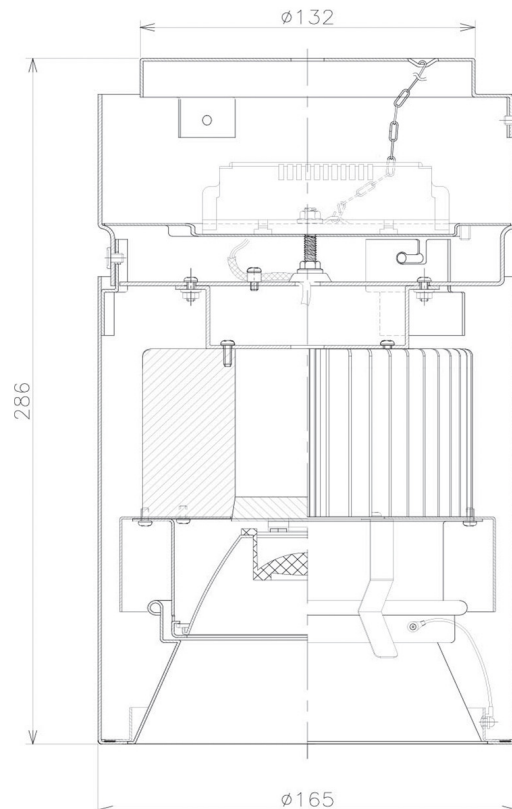

Item no. CD011-2820DB8540

Series Name: Ceiling Light

Dark Mirror Reflector

Installation	Direct mount
Type	
Fixture wattage	28.5W
Beam angle	15 deg
Color Temp.	4000K
CRI	Ra>85
Luminous	2069 lm
Body	Die-cast aluminum alloy
Body finish	Black
Trim finish	Black
Reflector finish	Dark Mirror
IP Rate	IP20
Light source	COB module
Input Voltage	AC220~240V
Dimming Type	Non-Dimmable
Certificate	CE, CCC
Cut Hole	N/A

Weight	
42.8W	2.6kg
36.0W	2.4kg
28.5W	2.4kg