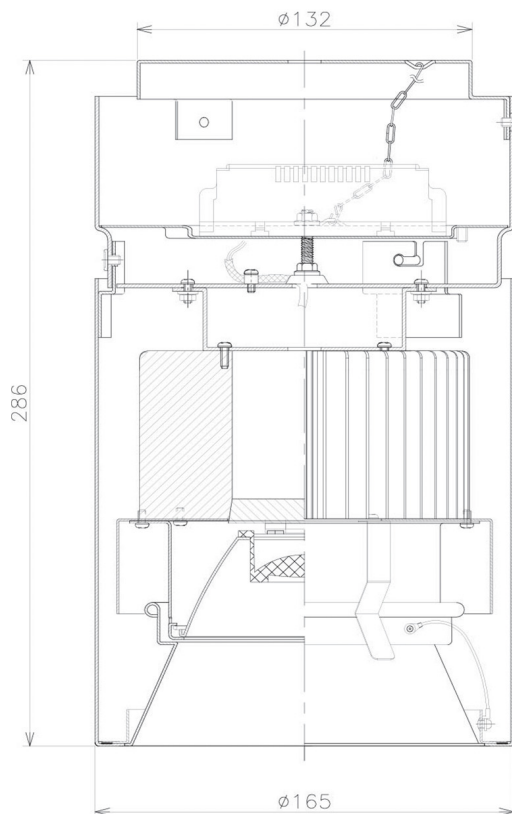

Item no. CD011-2820DB8540

Series Name: Ceiling Light

Dark Mirror Reflector

Installation	Direct mount
Type	Ceiling Light
Fixture wattage	28.5W
Beam angle	15 deg
Color Temp.	4000K
CRI	Ra>85
Luminous	2069 lm
Body	Die-cast aluminum alloy
Body finish	Black
Trim finish	Black
Reflector finish	Dark Mirror
IP Rate	IP20
Light source	COB module
Input Voltage	AC220~240V
Dimming Type	Non-Dimmable
Certificate	CE, CCC
Cut Hole	N/A

Weight	
42.8W	2.6kg
36.0W	2.4kg
28.5W	2.4kg