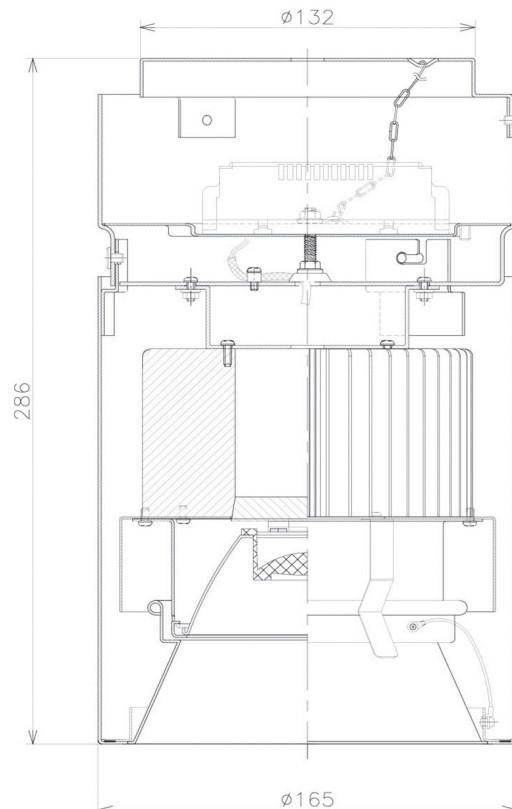

Item no. CD011-2820MB8527

Series Name: Ceiling Light

Installation	Direct mount
Type	
Fixture wattage	28.5W
Beam angle	15 deg
Color Temp.	2700K
CRI	Ra>85
Luminous	2036 lm
Body	Die-cast aluminum alloy
Body finish	Black
Trim finish	Black
Reflector finish	Mirror
IP Rate	IP20
Light source	COB module
Input Voltage	AC220~240V
Dimming Type	Non-Dimmable
Certificate	CE, CCC
Cut Hole	N/A

Weight	
42.8W	2.6kg
36.0W	2.4kg
28.5W	2.4kg