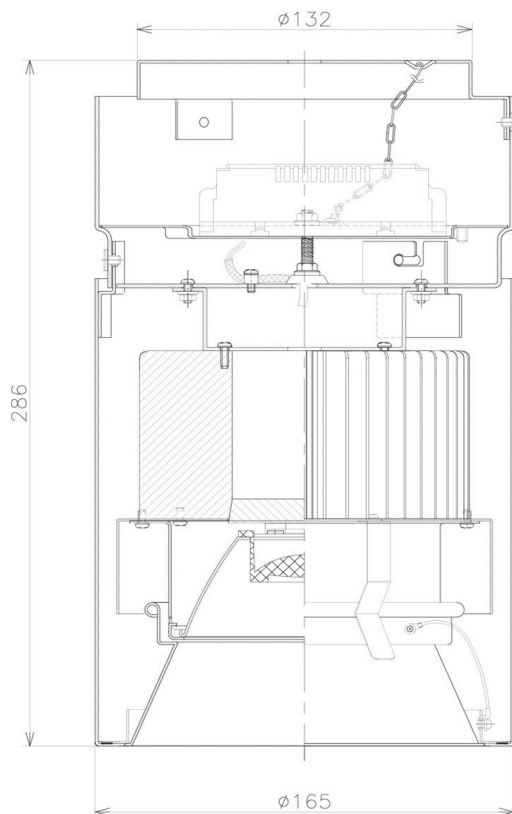

Item no. CD011-2820MB8527

Series Name: Ceiling Light

Installation	Direct mount
Type	Ceiling Light
Fixture wattage	28.5W
Beam angle	15 deg
Color Temp.	2700K
CRI	Ra>85
Luminous	2036 lm
Body	Die-cast aluminum alloy
Body finish	Black
Trim finish	Black
Reflector finish	Mirror
IP Rate	IP20
Light source	COB module
Input Voltage	AC220~240V
Dimming Type	Non-Dimmable
Certificate	CE, CCC
Cut Hole	N/A

Weight	
42.8W	2.6kg
36.0W	2.4kg
28.5W	2.4kg