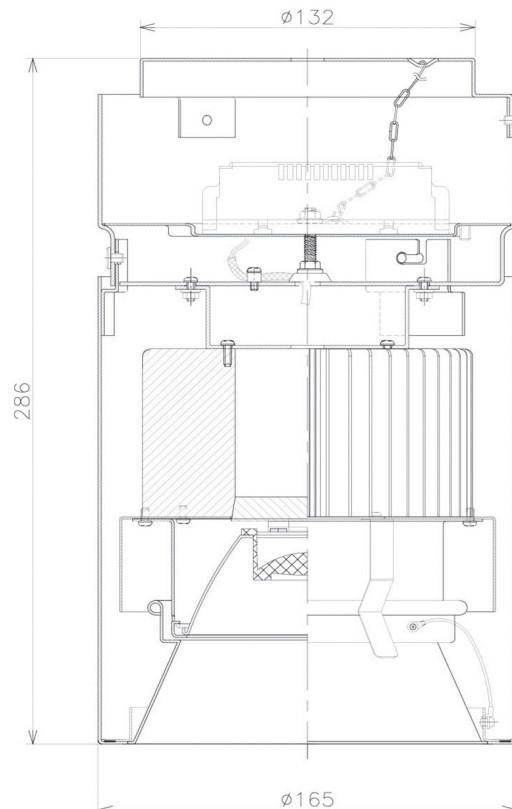

Item no. CD011-2820MB8530

Series Name: Ceiling Light

Installation	Direct mount
Type	
Fixture wattage	28.5W
Beam angle	15 deg
Color Temp.	3000K
CRI	Ra>85
Luminous	2123 lm
Body	Die-cast aluminum alloy
Body finish	Black
Trim finish	Black
Reflector finish	Mirror
IP Rate	IP20
Light source	COB module
Input Voltage	AC220~240V
Dimming Type	Non-Dimmable
Certificate	CE, CCC
Cut Hole	N/A

Weight	
42.8W	2.6kg
36.0W	2.4kg
28.5W	2.4kg