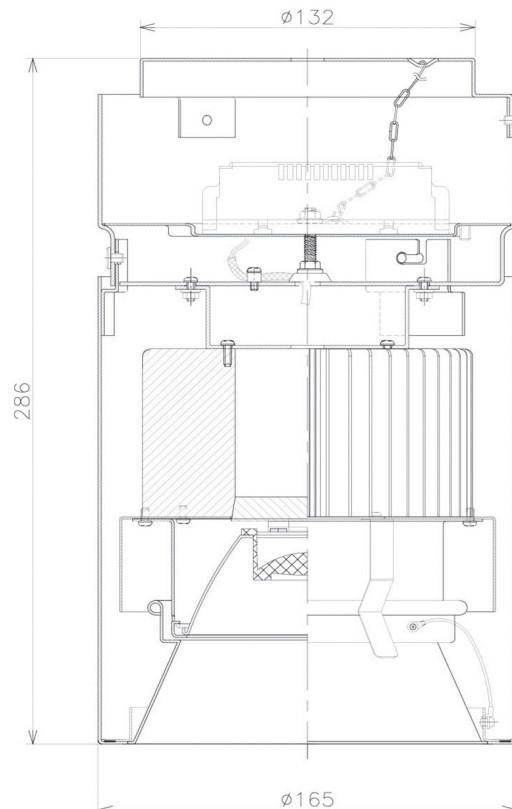

Item no. CD011-2820MB8535

Series Name: Ceiling Light

Installation	Direct mount
Type	
Fixture wattage	28.5W
Beam angle	15 deg
Color Temp.	3500K
CRI	Ra>85
Luminous	2157 lm
Body	Die-cast aluminum alloy
Body finish	Black
Trim finish	Black
Reflector finish	Mirror
IP Rate	IP20
Light source	COB module
Input Voltage	AC220~240V
Dimming Type	Non-Dimmable
Certificate	CE, CCC
Cut Hole	N/A

Weight	
42.8W	2.6kg
36.0W	2.4kg
28.5W	2.4kg