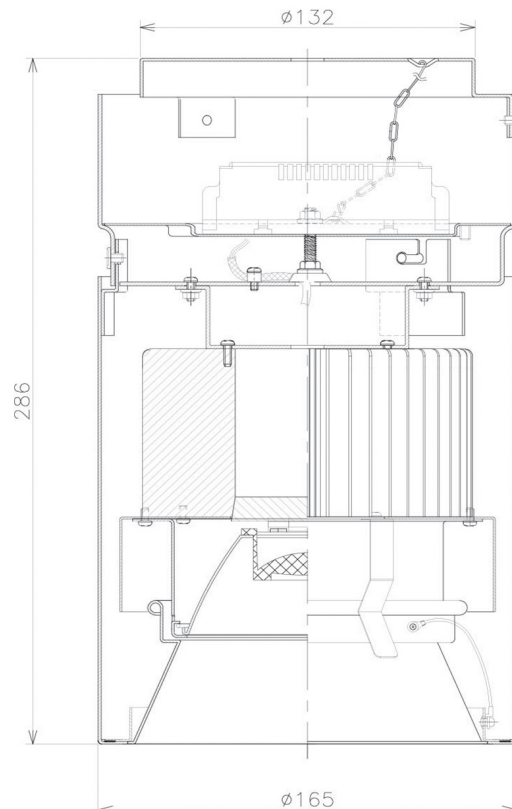

Item no. CD011-2820MB8540

Series Name: Ceiling Light

Installation	Direct mount
Type	Ceiling Light
Fixture wattage	28.5W
Beam angle	15 deg
Color Temp.	4000K
CRI	Ra>85
Luminous	2178 lm
Body	Die-cast aluminum alloy
Body finish	Black
Trim finish	Black
Reflector finish	Mirror
IP Rate	IP20
Light source	COB module
Input Voltage	AC220~240V
Dimming Type	Non-Dimmable
Certificate	CE, CCC
Cut Hole	N/A

Weight	
42.8W	2.6kg
36.0W	2.4kg
28.5W	2.4kg