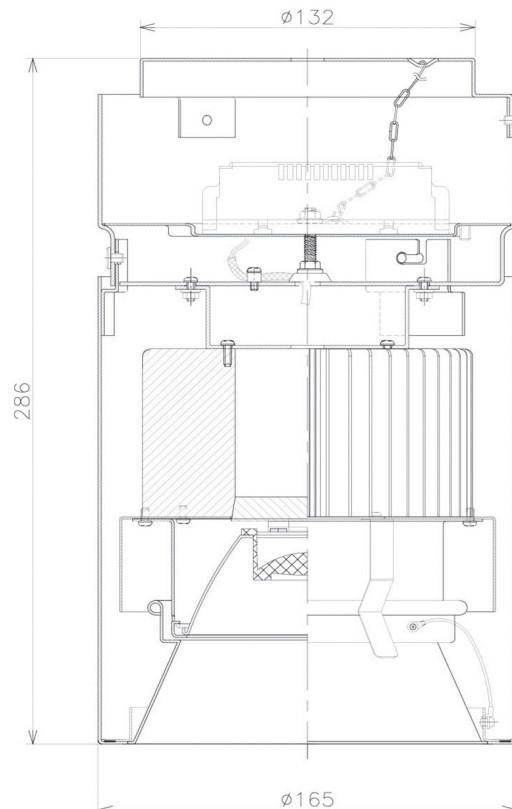

Item no. CD011-2820MB8540

Series Name: Ceiling Light

|                  |                         |
|------------------|-------------------------|
| Installation     | Direct mount            |
| Type             |                         |
| Fixture wattage  | 28.5W                   |
| Beam angle       | 15 deg                  |
| Color Temp.      | 4000K                   |
| CRI              | Ra>85                   |
| Luminous         | 2178 lm                 |
| Body             | Die-cast aluminum alloy |
| Body finish      | Black                   |
| Trim finish      | Black                   |
| Reflector finish | Mirror                  |
| IP Rate          | IP20                    |
| Light source     | COB module              |
| Input Voltage    | AC220~240V              |
| Dimming Type     | Non-Dimmable            |
| Certificate      | CE, CCC                 |
| Cut Hole         | N/A                     |

| Weight |       |
|--------|-------|
| 42.8W  | 2.6kg |
| 36.0W  | 2.4kg |
| 28.5W  | 2.4kg |