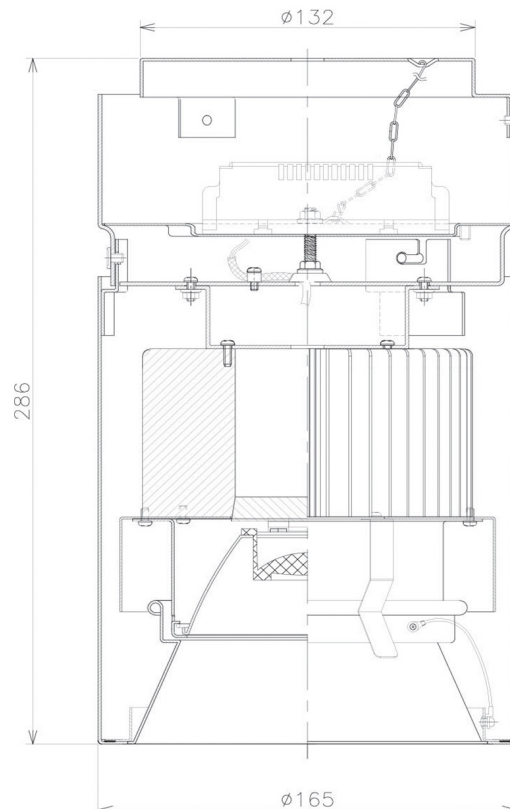

Item no. CD011-2830DB8527

Series Name: Ceiling Light

Dark Mirror Reflector

| | |
|------------------|-------------------------|
| Installation | Direct mount |
| Type | |
| Fixture wattage | 28.5W |
| Beam angle | 30 deg |
| Color Temp. | 2700K |
| CRI | Ra>85 |
| Luminous | 1928 lm |
| Body | Die-cast aluminum alloy |
| Body finish | Black |
| Trim finish | Black |
| Reflector finish | Dark Mirror |
| IP Rate | IP20 |
| Light source | COB module |
| Input Voltage | AC220~240V |
| Dimming Type | Non-Dimmable |
| Certificate | CE, CCC |
| Cut Hole | N/A |

| Weight | |
|--------|-------|
| 42.8W | 2.6kg |
| 36.0W | 2.4kg |
| 28.5W | 2.4kg |