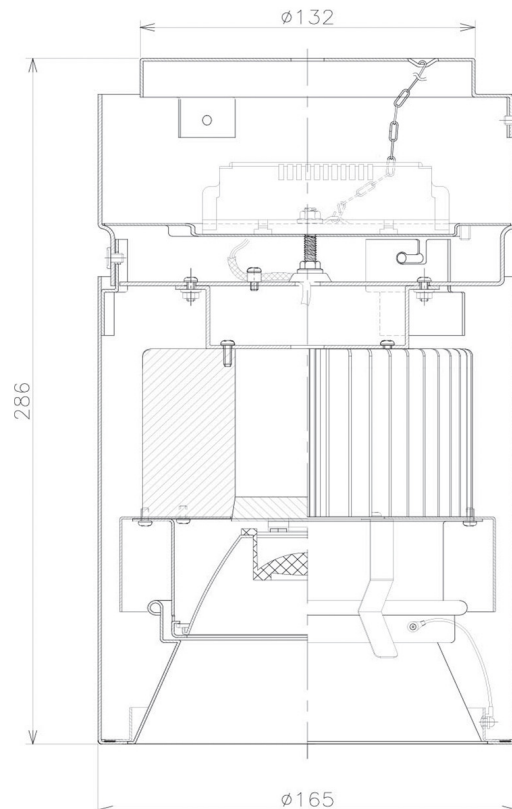

Item no. CD011-2830DB8530

Series Name: Ceiling Light

Dark Mirror Reflector

Installation	Direct mount
Type	
Fixture wattage	28.5W
Beam angle	30 deg
Color Temp.	3000K
CRI	Ra>85
Luminous	2011 lm
Body	Die-cast aluminum alloy
Body finish	Black
Trim finish	Black
Reflector finish	Dark Mirror
IP Rate	IP20
Light source	COB module
Input Voltage	AC220~240V
Dimming Type	Non-Dimmable
Certificate	CE, CCC
Cut Hole	N/A

Weight	
42.8W	2.6kg
36.0W	2.4kg
28.5W	2.4kg