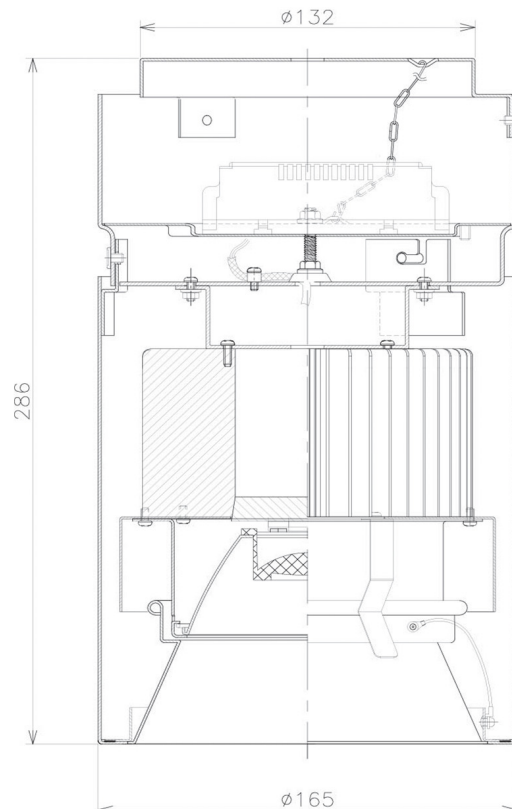

Item no. CD011-2830DB8530

Series Name: Ceiling Light

Dark Mirror Reflector

Installation	Direct mount
Type	Ceiling Light
Fixture wattage	28.5W
Beam angle	30 deg
Color Temp.	3000K
CRI	Ra>85
Luminous	2011 lm
Body	Die-cast aluminum alloy
Body finish	Black
Trim finish	Black
Reflector finish	Dark Mirror
IP Rate	IP20
Light source	COB module
Input Voltage	AC220~240V
Dimming Type	Non-Dimmable
Certificate	CE, CCC
Cut Hole	N/A

Weight	
42.8W	2.6kg
36.0W	2.4kg
28.5W	2.4kg