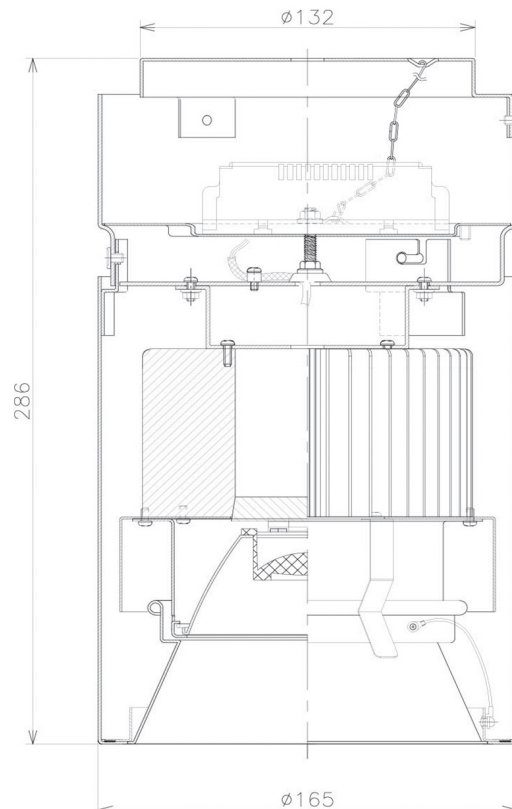

Item no. CD011-2830DB8535

Series Name: Ceiling Light

Dark Mirror Reflector

Installation	Direct mount
Type	Ceiling Light
Fixture wattage	28.5W
Beam angle	30 deg
Color Temp.	3500K
CRI	Ra>85
Luminous	2043 lm
Body	Die-cast aluminum alloy
Body finish	Black
Trim finish	Black
Reflector finish	Dark Mirror
IP Rate	IP20
Light source	COB module
Input Voltage	AC220~240V
Dimming Type	Non-Dimmable
Certificate	CE, CCC
Cut Hole	N/A

Weight	
42.8W	2.6kg
36.0W	2.4kg
28.5W	2.4kg