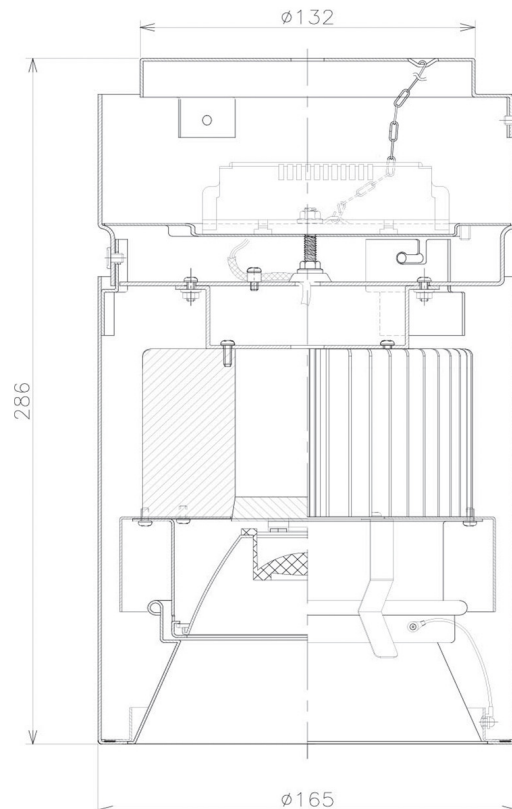

Item no. CD011-2830DB8535

Series Name: Ceiling Light

Dark Mirror Reflector

Installation	Direct mount
Type	
Fixture wattage	28.5W
Beam angle	30 deg
Color Temp.	3500K
CRI	Ra>85
Luminous	2043 lm
Body	Die-cast aluminum alloy
Body finish	Black
Trim finish	Black
Reflector finish	Dark Mirror
IP Rate	IP20
Light source	COB module
Input Voltage	AC220~240V
Dimming Type	Non-Dimmable
Certificate	CE, CCC
Cut Hole	N/A

Weight	
42.8W	2.6kg
36.0W	2.4kg
28.5W	2.4kg