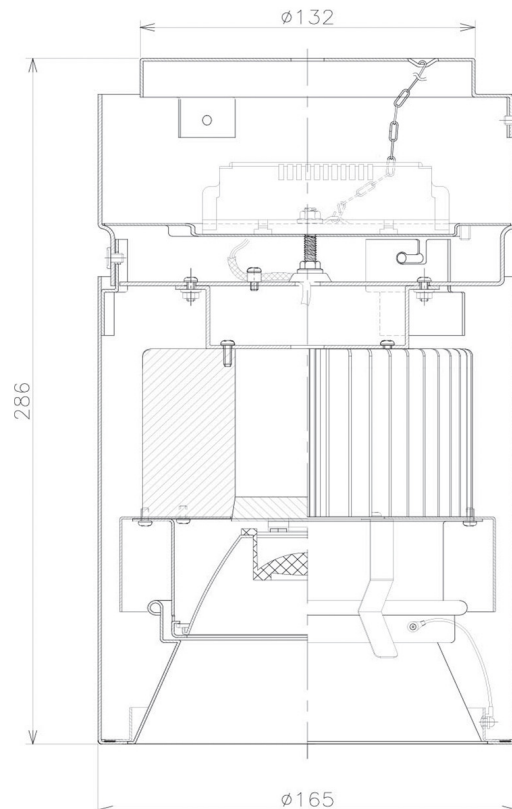

Item no. CD011-2830DB8540

Series Name: Ceiling Light

Dark Mirror Reflector

Installation	Direct mount
Type	
Fixture wattage	28.5W
Beam angle	30 deg
Color Temp.	4000K
CRI	Ra>85
Luminous	2062 lm
Body	Die-cast aluminum alloy
Body finish	Black
Trim finish	Black
Reflector finish	Dark Mirror
IP Rate	IP20
Light source	COB module
Input Voltage	AC220~240V
Dimming Type	Non-Dimmable
Certificate	CE, CCC
Cut Hole	N/A

Weight	
42.8W	2.6kg
36.0W	2.4kg
28.5W	2.4kg