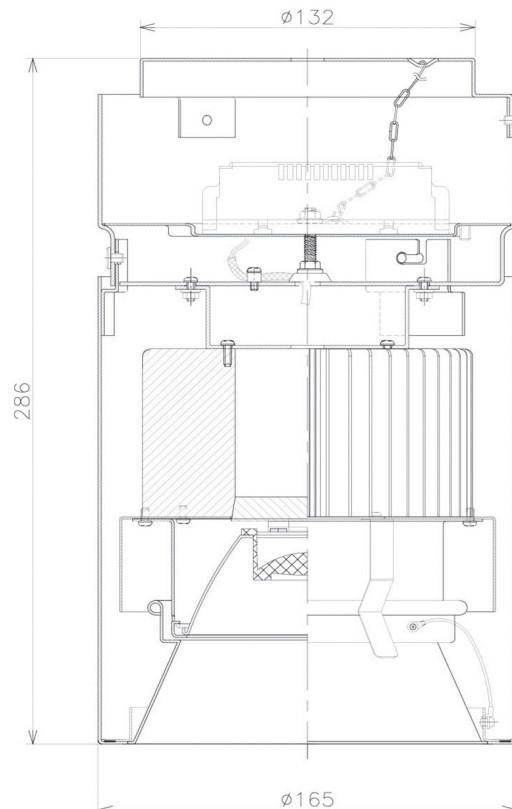

Item no. CD011-2830MB8527

Series Name: Ceiling Light

Installation	Direct mount
Type	
Fixture wattage	28.5W
Beam angle	30 deg
Color Temp.	2700K
CRI	Ra>85
Luminous	2030 lm
Body	Die-cast aluminum alloy
Body finish	Black
Trim finish	Black
Reflector finish	Mirror
IP Rate	IP20
Light source	COB module
Input Voltage	AC220~240V
Dimming Type	Non-Dimmable
Certificate	CE, CCC
Cut Hole	N/A

Weight	
42.8W	2.6kg
36.0W	2.4kg
28.5W	2.4kg